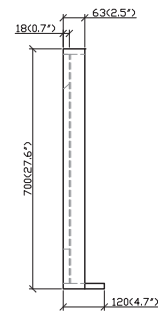

AM750-1

AM750-2

AM750-3

AMALFI-AM750 SPECIFICATIONS:

AM750-1 BASIN	AM750-2 VANITY	AM750-3 MIRROR
750mm x 500mm x 175mm	744mm x 495mm x 870mm	750mm x 150mm x 650mm