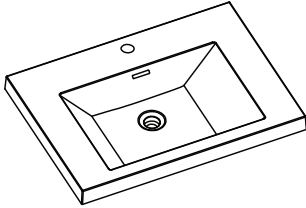

AM750

Features:

- ▶ European contemporary Italian design
- ▶ Certified premium quality melamine
- ▶ Soft close hardware
- ▶ Space saving drawers to accommodate plumbing
- ▶ High quality cast-polymer washbasins
- ▶ Matching mirrors and medicine cabinets available
- ▶ Ready-made for fast installation

AM750-1

AM750-2

AM750-3

AMALFI-AM750 SPECIFICATIONS:

AM750-1 BASIN	AM750-2 VANITY	AM750-3 MIRROR
750mm x 500mm x 175mm	744mm x 495mm x 870mm	750mm x 150mm x 650mm