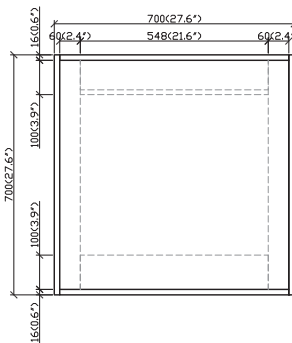

AM750-1

AM750-2

AM750-3

AMALFI-AM750 SPECIFICATIONS:

AM750-1 BASIN	AM750-2 VANITY	AM750-3 MIRROR
750mm x 500mm x 175mm	744mm x 495mm x 870mm	750mm x 150mm x 650mm