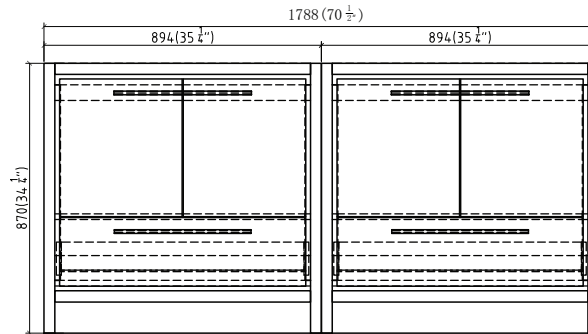

AM1800-1

AM1800-2

AM1800-3

AMALFI-AM1800 SPECIFICATIONS:

AM1800-1 BASIN	AM1800-2 VANITY	AM1800-3 MIRROR
1795mm x 497mm x 175mm	2x894mm x 495mm x 870mm	2x850mm x 120mm x 700mm