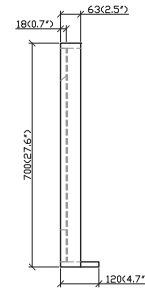

### AMALFI-AM1800 SPECIFICATIONS:

AM1800-1 BASIN	AM1800-2 VANITY	AM1800-3 MIRROR
1795mm x 497mm x 175mm	2x894mm x 495mm x 870mm	2x850mm x 120mm x 700mm