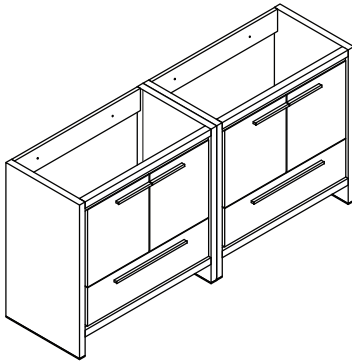

AM1800-1

AM1800-2

AM1800-3

AMALFI-AM1800 SPECIFICATIONS:

AM1800-1 BASIN	AM1800-2 VANITY	AM1800-3 MIRROR
1795mm x 497mm x 175mm	2x894mm x 495mm x 870mm	2x850mm x 120mm x 700mm