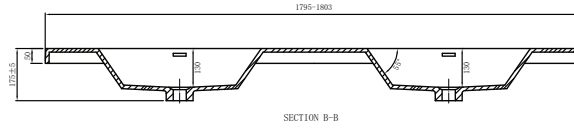

AM1800-1

AM1800-2

AM1800-3

AMALFI-AM1800 SPECIFICATIONS:

AM1800-1 BASIN	AM1800-2 VANITY	AM1800-3 MIRROR
1795mm x 497mm x 175mm	2x894mm x 495mm x 870mm	2x850mm x 120mm x 700mm