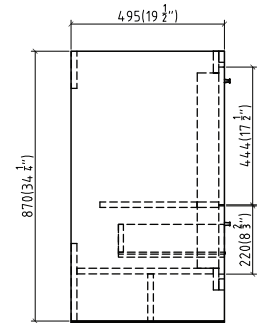

AM1800-1

AM1800-2

AM1800-3

AMALFI-AM1800 SPECIFICATIONS:

AM1800-1 BASIN	AM1800-2 VANITY	AM1800-3 MIRROR
1795mm x 497mm x 175mm	2x894mm x 495mm x 870mm	2x850mm x 120mm x 700mm