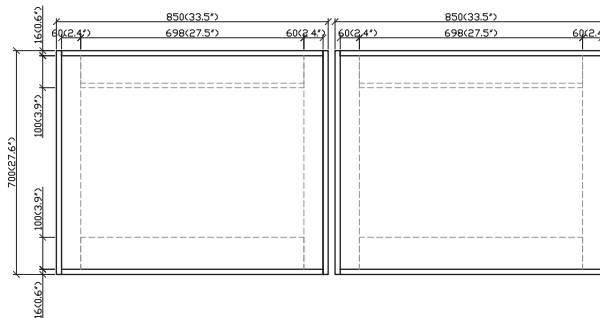

### AMALFI-AM1800 SPECIFICATIONS:

AM1800-1 BASIN	AM1800-2 VANITY	AM1800-3 MIRROR
1795mm x 497mm x 175mm	2x894mm x 495mm x 870mm	2x850mm x 120mm x 700mm