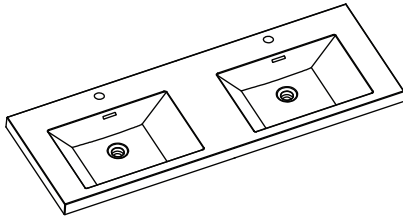

AM1500D-1

AM1500D-2

AM1500D-3

AMALFI-AM1500D SPECIFICATIONS:

AM1500D-1 BASIN	AM1500D-2 VANITY	AM1500D-3 MIRROR
1495mm x 497mm x 175mm	1484mm x 495mm x 870mm	1400mm x 120mm x 700mm