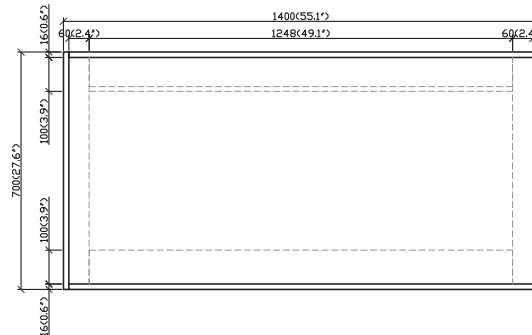

### AMALFI-AM1500D SPECIFICATIONS:

AM1500D-1 BASIN	AM1500D-2 VANITY	AM1500D-3 MIRROR
1495mm x 497mm x 175mm	1484mm x 495mm x 870mm	1400mm x 120mm x 700mm