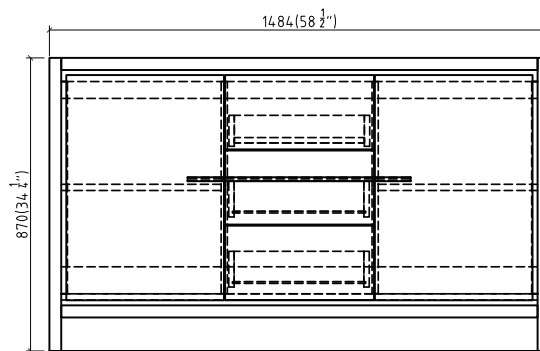

AM1500D-1

AM1500D-2

AM1500D-3

AMALFI-AM1500D SPECIFICATIONS:

AM1500D-1 BASIN	AM1500D-2 VANITY	AM1500D-3 MIRROR
1495mm x 497mm x 175mm	1484mm x 495mm x 870mm	1400mm x 120mm x 700mm