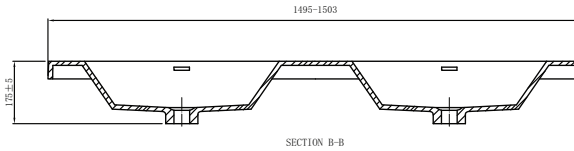

AM1500D-1

AM1500D-2

AM1500D-3

AMALFI-AM1500D SPECIFICATIONS:

AM1500D-1 BASIN	AM1500D-2 VANITY	AM1500D-3 MIRROR
1495mm x 497mm x 175mm	1484mm x 495mm x 870mm	1400mm x 120mm x 700mm