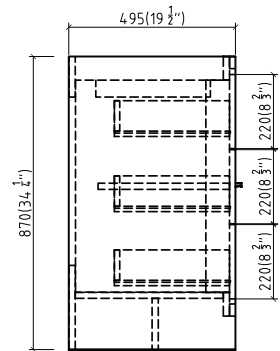

AM1500D-1

AM1500D-2

AM1500D-3

AMALFI-AM1500D SPECIFICATIONS:

AM1500D-1 BASIN	AM1500D-2 VANITY	AM1500D-3 MIRROR
1495mm x 497mm x 175mm	1484mm x 495mm x 870mm	1400mm x 120mm x 700mm