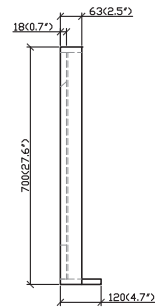

### AMALFI-AM1500D SPECIFICATIONS:

AM1500D-1 BASIN	AM1500D-2 VANITY	AM1500D-3 MIRROR
1495mm x 497mm x 175mm	1484mm x 495mm x 870mm	1400mm x 120mm x 700mm