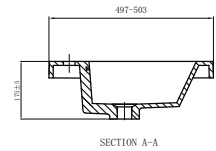

AM1500D-1

AM1500D-2

AM1500D-3

AMALFI-AM1500D SPECIFICATIONS:

AM1500D-1 BASIN	AM1500D-2 VANITY	AM1500D-3 MIRROR
1495mm x 497mm x 175mm	1484mm x 495mm x 870mm	1400mm x 120mm x 700mm