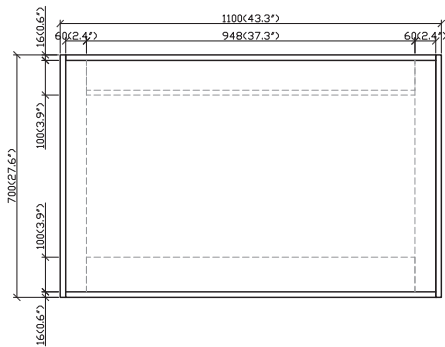

AM1200-1

AM1200-2

AM1200-3

AMALFI-AM1200 SPECIFICATIONS:

AM1200-1 BASIN	AM1200-2 VANITY	AM1200-3 MIRROR
1196mm x 497mm x 175mm	1194mm x 495mm x 870mm	1100mm x 120mm x 700mm