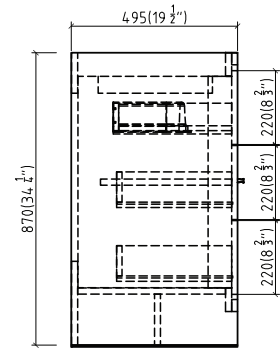

AM1200-1

AM1200-2

AM1200-3

AMALFI-AM1200 SPECIFICATIONS:

AM1200-1 BASIN	AM1200-2 VANITY	AM1200-3 MIRROR
1196mm x 497mm x 175mm	1194mm x 495mm x 870mm	1100mm x 120mm x 700mm