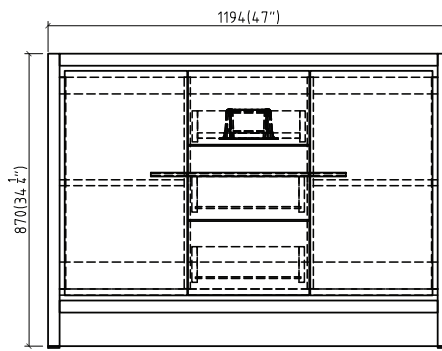

AM1200-1

AM1200-2

AM1200-3

AMALFI-AM1200 SPECIFICATIONS:

AM1200-1 BASIN	AM1200-2 VANITY	AM1200-3 MIRROR
1196mm x 497mm x 175mm	1194mm x 495mm x 870mm	1100mm x 120mm x 700mm