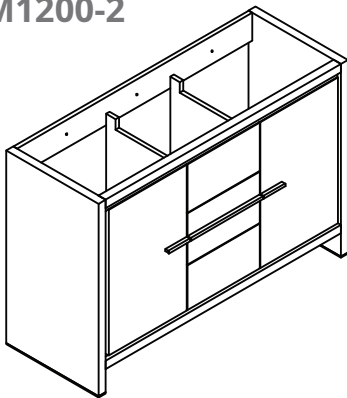

AM1200

Features:

- ▶ European contemporary Italian design
- ▶ Certified premium quality melamine
- ▶ Soft close hardware
- ▶ Space saving drawers to accommodate plumbing
- ▶ High quality cast-polymer washbasins
- ▶ Matching mirrors and medicine cabinets available
- ▶ Ready-made for fast installation

AM1200-1

AM1200-2

AM1200-3

AMALFI-AM1200 SPECIFICATIONS:

AM1200-1 BASIN	AM1200-2 VANITY	AM1200-3 MIRROR
1196mm x 497mm x 175mm	1194mm x 495mm x 870mm	1100mm x 120mm x 700mm