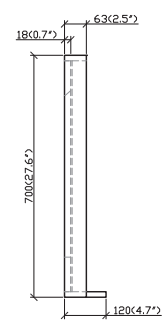

AM1200-1

AM1200-2

AM1200-3

AMALFI-AM1200 SPECIFICATIONS:

AM1200-1 BASIN	AM1200-2 VANITY	AM1200-3 MIRROR
1196mm x 497mm x 175mm	1194mm x 495mm x 870mm	1100mm x 120mm x 700mm