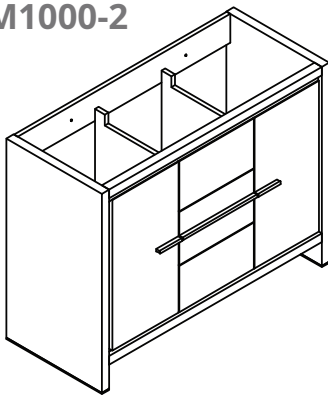

AM1000

Features:

- ▶ European contemporary Italian design
- ▶ Certified premium quality melamine
- ▶ Soft close hardware
- ▶ Space saving drawers to accommodate plumbing
- ▶ High quality cast-polymer washbasins
- ▶ Matching mirrors and medicine cabinets available
- ▶ Ready-made for fast installation

AM1000-1

AM1000-2

AM1000-3

AMALFI-AM1000 SPECIFICATIONS:

AM1000-1 BASIN	AM1000-2 VANITY	AM1000-3 MIRROR
1065mm x 500mm x 175mm	1059mm x 495mm x 870mm	1065mm x 120mm x 700mm