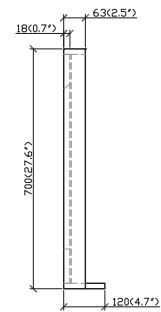

AM1000-1

AM1000-2

AM1000-3

AMALFI-AM1000 SPECIFICATIONS:

AM1000-1 BASIN	AM1000-2 VANITY	AM1000-3 MIRROR
1065mm x 500mm x 175mm	1059mm x 495mm x 870mm	1065mm x 120mm x 700mm