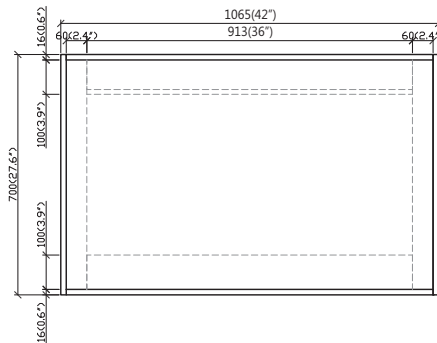

AM1000-1

AM1000-2

AM1000-3

AMALFI-AM1000 SPECIFICATIONS:

AM1000-1 BASIN	AM1000-2 VANITY	AM1000-3 MIRROR
1065mm x 500mm x 175mm	1059mm x 495mm x 870mm	1065mm x 120mm x 700mm