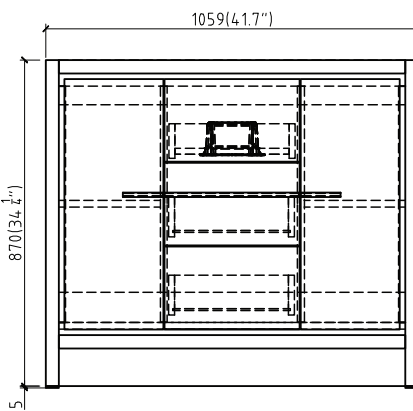

AM1000-1

AM1000-2

AM1000-3

AMALFI-AM1000 SPECIFICATIONS:

AM1000-1 BASIN	AM1000-2 VANITY	AM1000-3 MIRROR
1065mm x 500mm x 175mm	1059mm x 495mm x 870mm	1065mm x 120mm x 700mm