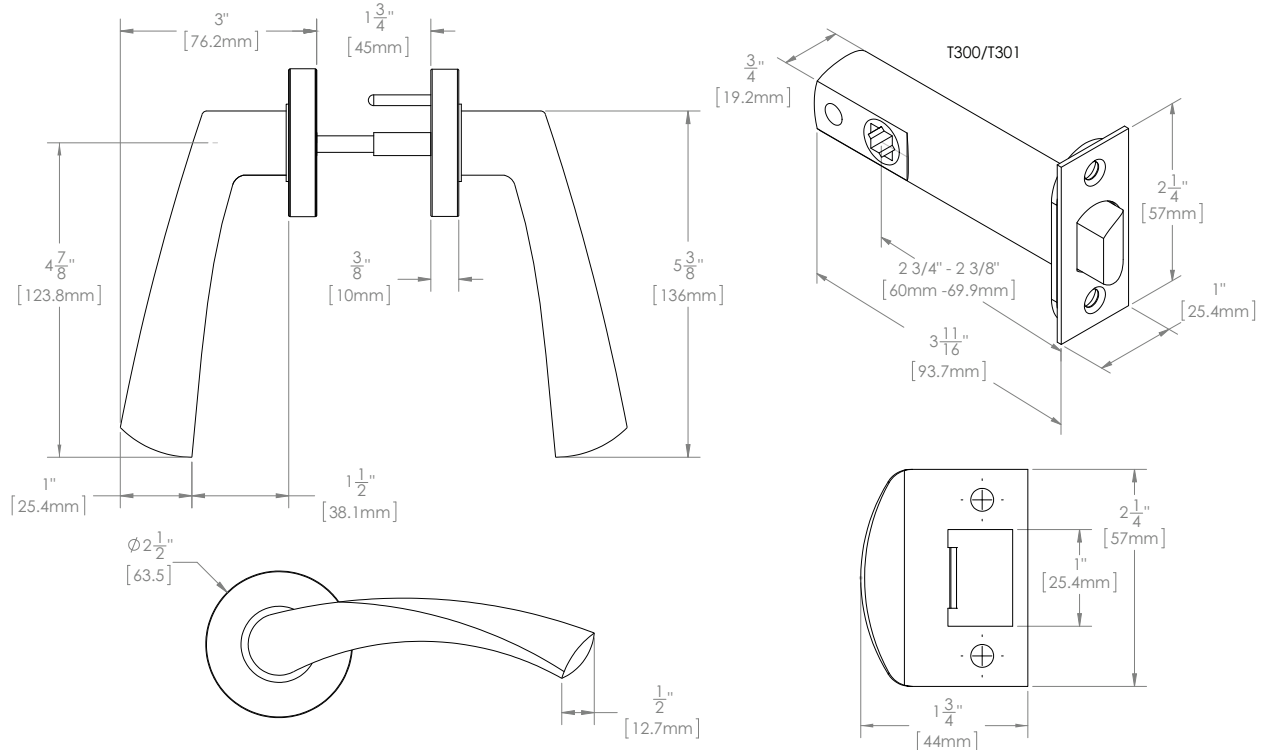

VIENNA VA51

Features:

- ▶ 45 degree latch retraction
- ▶ Heavy duty spring loaded reversible latch
- ▶ Push button auto release with privacy function
- ▶ Concealed screw mounting
- ▶ All metal construction
- ▶ Fits all standard 2 1/8" hole prepped doors
- ▶ Premium quality finishing
- ▶ Available in 2 3/8" and 2 3/4" backset
- ▶ 20 minute fire rating available
- ▶ Can be used with 1 3/8" and 1 3/4" thick doors
- ▶ Lifetime mechanical and finish warranty

Finishes:

POLISHED CHROME
PC

SATIN CHROME
SC

SATIN NICKEL
SN

VIENNA VA51

VIENNA LEVERSET SPECIFICATIONS:

FUNCTION	BACKSET	POLISHED CHROME PC	SATIN CHROME SC	SATIN NICKEL SN
PASSAGE	2 3/8" BS	VA51R21-T300-PC	VA51R21-T300-SC	VA51R21-T300-SN
PASSAGE	2 3/4" BS	VA51R21-T301-PC	VA51R21-T301-SC	VA51R21-T301-SN
PRIVACY	2 3/8" BS	VA51R21-T340-PC	VA51R21-T340-SC	VA51R21-T340-SN
PRIVACY	2 3/4" BS	VA51R21-T341-PC	VA51R21-T341-SC	VA51R21-T341-SN
DBLD		VA51R21-D390-PC	VA51R21-D390-SC	VA51R21-D390-SN
SGLD		VA51R21-D385-PC	VA51R21-D385-SC	VA51R21-D385-SN