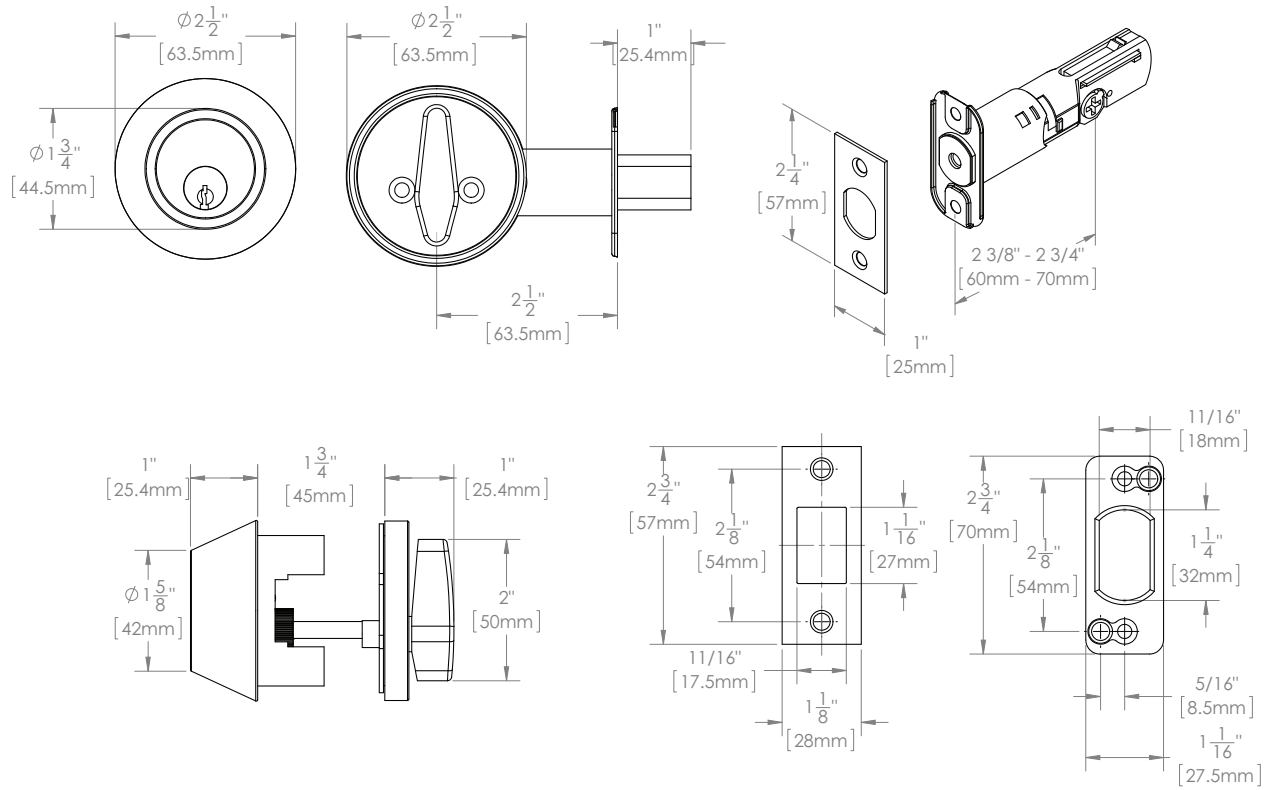

**ROUND DEADBOLT
T350RDUL / T351RDUL**

Features:

- ▶ Fits all standard 2 1/8" hole prepped doors
- ▶ ADA thumbturn
- ▶ Solid brass construction / stainless available
- ▶ Deadbolt with 1" throw
- ▶ Concealed security strike
- ▶ Premium quality finishing
- ▶ 3 hour fire rating
- ▶ 6-pin Sch-C keyway cylinder
- ▶ Full keying services available
- ▶ For 1 3/4" thick doors
- ▶ Lifetime mechanical and finish warranty

Finishes:

POLISHED CHROME
PC

SATIN CHROME
SC

STAINLESS STEEL

ROUND DEADBOLT T350RDUL / T351RDUL

SPECIFICATIONS:

| FUNCTION | BACKSET | POLISHED CHROME PC | SATIN CHROME SC | STAINLESS STEEL SS |
|-----------------------------------|---------|-----------------------|--------------------|-----------------------|
| SINGLE CYLINDER ROUND DEADBOLT | 2 3/8" | T350RDUL-PC | T350RDUL-SC | T350RDUL-SS |
| | 2 3/4" | T351RDUL-PC | T351RDUL-SC | T351RDUL-SS |