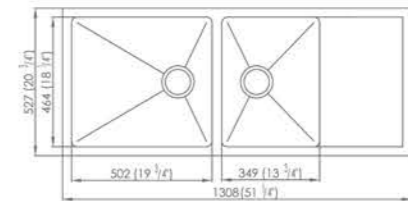

Different size drainages or grids can be choice.

Individual paper carton packing style gives the sink the best protection.

KHS3018

OVERALL: 30"X18"
DEPTH: 10"
FINISH: All Satin

KHS3219

OVERALL: 32"X19"
DEPTH: 10"
FINISH: All Satin

KHS1518

OVERALL: 15 1/4"X17 3/4"
DEPTH: 9"
FINISH: All Satin

KHD2920

OVERALL: 29"X20"
DEPTH: 10"
FINISH: All Satin

KHD3219

OVERALL: 32"X19"
DEPTH: 10"
FINISH: All Satin

Enjoyment never needs reason, no matter where and when, just opening your heart, enjoying freely as much as you like, getting maximal freedom in mind.

KHD3320B

OVERALL: 33"X20"
DEPTH: 10"
FINISH: All Satin

KHS3021F

OVERALL: 30"X21"
DEPTH: 10"
FINISH: All Satin

KHS3621F

OVERALL: 36"X21"
DEPTH: 10"
FINISH: All Satin

KHD5221

OVERALL: 51½"X20¾"
DEPTH: 8"
FINISH: All Satin