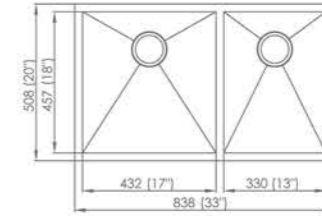

Different size drainages or grids can be choice.

Individual paper carton packing style gives the sink the best protection.

KHS3018

OVERALL: 30"X18"
DEPTH: 10"
FINISH: All Satin

KHS3219

OVERALL: 32"X19"
DEPTH: 10"
FINISH: All Satin

KHS1518

OVERALL: 15 1/4"X17 3/4"
DEPTH: 9"
FINISH: All Satin

KHD2920

OVERALL: 29"X20"
DEPTH: 10"
FINISH: All Satin

KHD3219

OVERALL: 32"X19"
DEPTH: 10"
FINISH: All Satin

Enjoyment never needs reason, no matter where and when, just opening your heart, enjoying freely as much as you like, getting maximal freedom in mind.

KHD3320B

OVERALL: 33"X20"
DEPTH: 10"
FINISH: All Satin

KHS3021F

OVERALL: 30"X21"
DEPTH: 10"
FINISH: All Satin

KHS3621F

OVERALL: 36"X21"
DEPTH: 10"
FINISH: All Satin

KHD5221

OVERALL: 51½"X20¾"
DEPTH: 8"
FINISH: All Satin