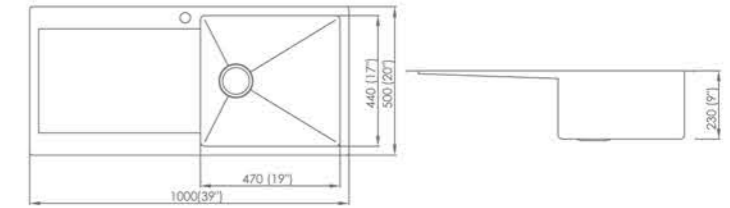

KHD3320

OVERALL: 33"X20"
DEPTH: 10"
FINISH: All Satin

KHS3322

OVERALL: 33"X22"
DEPTH: 9"
FINISH: All Satin

KHD2920B

OVERALL: 29"X20"
DEPTH: 10"
FINISH: All Satin

KHS8052

OVERALL: 31½"X20½"
DEPTH: 9"
FINISH: All Satin

KHD8052

OVERALL: 31½"X20½"
DEPTH: 9"
FINISH: All Satin

KHS10050

OVERALL: 39"X20"
DEPTH: 9"
FINISH: All Satin

KHD8052B

OVERALL: 31½"X20½"
DEPTH: 9"
FINISH: All Satin

KHD10050B

OVERALL: 39"X20"
DEPTH: 7", 9"
FINISH: All Satin