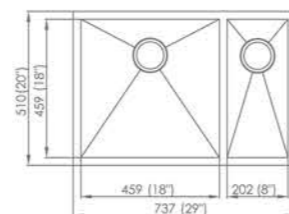

Different size drainages or grids can be choice.

Individual paper carton packing style gives the sink the best protection.

KHS3018

OVERALL: 30"X18"
DEPTH: 10"
FINISH: All Satin

KHS3219

OVERALL: 32"X19"
DEPTH: 10"
FINISH: All Satin

KHD3320

OVERALL: 33"X20"
DEPTH: 10"
FINISH: All Satin

KHS3322

OVERALL: 33"X22"
DEPTH: 9"
FINISH: All Satin

KHD2920B

OVERALL: 29"X20"
DEPTH: 10"
FINISH: All Satin

KHS8052

OVERALL: 31½"X20½"
DEPTH: 9"
FINISH: All Satin

KHD8052

OVERALL: 31½"X20½"
DEPTH: 9"
FINISH: All Satin

KHS10050

OVERALL: 39"X20"
DEPTH: 9"
FINISH: All Satin

KHD8052B

OVERALL: 31½"X20½"
DEPTH: 9"
FINISH: All Satin

KHD10050B

OVERALL: 39"X20"
DEPTH: 7", 9"
FINISH: All Satin