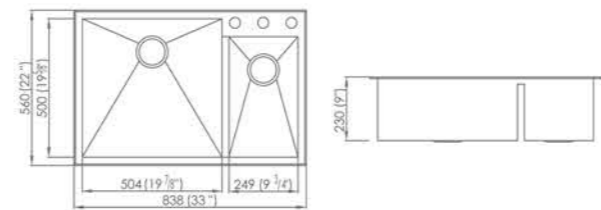

KHD3322

OVERALL: 33"X22"
DEPTH: 9"
FINISH: All Satin

KHD10252

OVERALL: 40 1/8"X20 1/2"
DEPTH: 7 1/8"
FINISH: All Satin

KHD3322B

OVERALL: 33"X22"
DEPTH: 9"
FINISH: All Satin

PACKING STYLE

Individual Carton Handmade Sink Type A