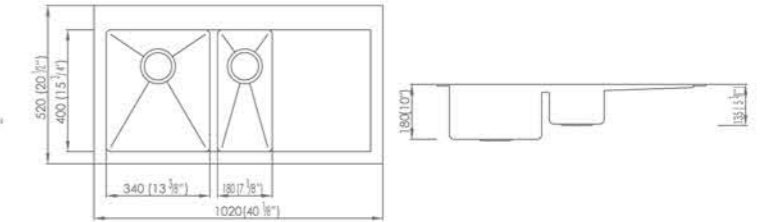

KHD8052

OVERALL: 31½"X20½"
DEPTH: 9"
FINISH: All Satin

KHS10050

OVERALL: 39"X20"
DEPTH: 9"
FINISH: All Satin

KHD8052B

OVERALL: 31½"X20½"
DEPTH: 9"
FINISH: All Satin

KHD10050B

OVERALL: 39"X20"
DEPTH: 7", 9"
FINISH: All Satin

KHD3322

OVERALL: 33"X22"
DEPTH: 9"
FINISH: All Satin

KHD10252

OVERALL: 40 1/8"X20 1/2"
DEPTH: 7 1/8"
FINISH: All Satin

KHD3322B

OVERALL: 33"X22"
DEPTH: 9"
FINISH: All Satin

PACKING STYLE

Individual Carton Handmade Sink Type A