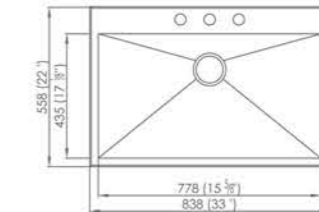

KHS3322

OVERALL: 33"X22"
DEPTH: 9"
FINISH: All Satin

KHD2920B

OVERALL: 29"X20"
DEPTH: 10"
FINISH: All Satin