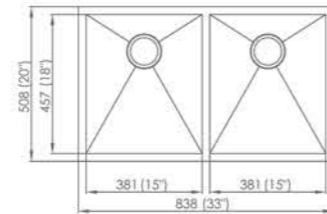

Different size drainages or grids can be choice.

Individual paper carton packing style gives the sink the best protection.

KHS3018

OVERALL: 30"X18"
DEPTH: 10"
FINISH: All Satin

KHS3219

OVERALL: 32"X19"
DEPTH: 10"
FINISH: All Satin

KHS1518

OVERALL: 15 1/4"X17 3/4"
DEPTH: 9"
FINISH: All Satin

KHD2920

OVERALL: 29"X20"
DEPTH: 10"
FINISH: All Satin

KHD3219

OVERALL: 32"X19"
DEPTH: 10"
FINISH: All Satin

Enjoyment never needs reason, no matter where and when, just opening your heart, enjoying freely as much as you like, getting maximal freedom in mind.

KHD3320B

OVERALL: 33"X20"
DEPTH: 10"
FINISH: All Satin

KHS3021F

OVERALL: 30"X21"
DEPTH: 10"
FINISH: All Satin

KHS3621F

OVERALL: 36"X21"
DEPTH: 10"
FINISH: All Satin

KHD5221

OVERALL: 51½"X20¾"
DEPTH: 8"
FINISH: All Satin

KHD3320

OVERALL: 33"X20"
DEPTH: 10"
FINISH: All Satin

KHS3322

OVERALL: 33"X22"
DEPTH: 9"
FINISH: All Satin

KHD2920B

OVERALL: 29"X20"
DEPTH: 10"
FINISH: All Satin

KHS8052

OVERALL: 31½"X20½"
DEPTH: 9"
FINISH: All Satin