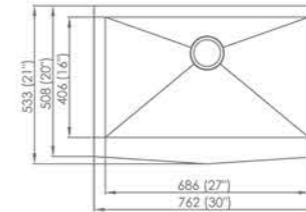

Different size drainages or grids can be choice.

Individual paper carton packing style gives the sink the best protection.

KHS3018

OVERALL: 30"X18"
DEPTH: 10"
FINISH: All Satin

KHS3219

OVERALL: 32"X19"
DEPTH: 10"
FINISH: All Satin

KHS1518

OVERALL: 15 1/4"X17 3/4"
DEPTH: 9"
FINISH: All Satin

KHD2920

OVERALL: 29"X20"
DEPTH: 10"
FINISH: All Satin

KHD3219

OVERALL: 32"X19"
DEPTH: 10"
FINISH: All Satin

Enjoyment never needs reason, no matter where and when, just opening your heart, enjoying freely as much as you like, getting maximal freedom in mind.

KHD3320B

OVERALL: 33"X20"
DEPTH: 10"
FINISH: All Satin

KHS3021F

OVERALL: 30"X21"
DEPTH: 10"
FINISH: All Satin

KHS3621F

OVERALL: 36"X21"
DEPTH: 10"
FINISH: All Satin

KHD5221

OVERALL: 51½"X20¾"
DEPTH: 8"
FINISH: All Satin