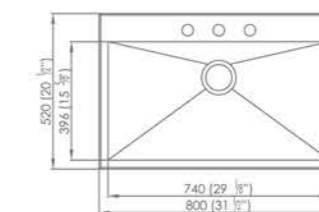

KHD3320

OVERALL: 33"X20"
DEPTH: 10"
FINISH: All Satin

KHS3322

OVERALL: 33"X22"
DEPTH: 9"
FINISH: All Satin

KHD2920B

OVERALL: 29"X20"
DEPTH: 10"
FINISH: All Satin

KHS8052

OVERALL: 31½"X20½"
DEPTH: 9"
FINISH: All Satin

KHD8052

OVERALL: 31½"X20½"
DEPTH: 9"
FINISH: All Satin

KHS10050

OVERALL: 39"X20"
DEPTH: 9"
FINISH: All Satin

KHD8052B

OVERALL: 31½"X20½"
DEPTH: 9"
FINISH: All Satin

KHD10050B

OVERALL: 39"X20"
DEPTH: 7", 9"
FINISH: All Satin