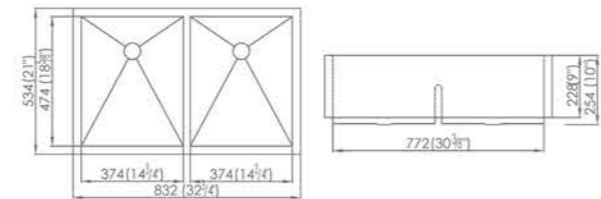

KHD10050

OVERALL: 39 3/8"X19 5/8"
DEPTH: 8"
FINISH: All Satin