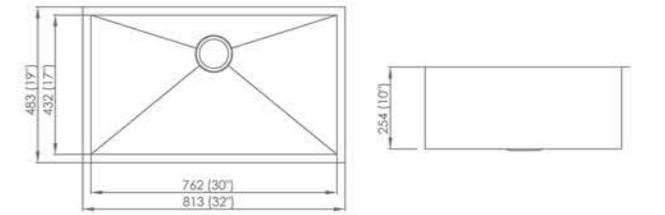

Different size drainages or grids can be choice.

Individual paper carton packing style gives the sink the best protection.

KHS3018

OVERALL: 30"X18"
DEPTH: 10"
FINISH: All Satin

KHS3219

OVERALL: 32"X19"
DEPTH: 10"
FINISH: All Satin

KHS1518

OVERALL: 15 1/4"X17 3/4"
DEPTH: 9"
FINISH: All Satin

KHD2920

OVERALL: 29"X20"
DEPTH: 10"
FINISH: All Satin

KHD3219

OVERALL: 32"X19"
DEPTH: 10"
FINISH: All Satin

Enjoyment never needs reason, no matter where and when, just opening your heart, enjoying freely as much as you like, getting maximal freedom in mind.