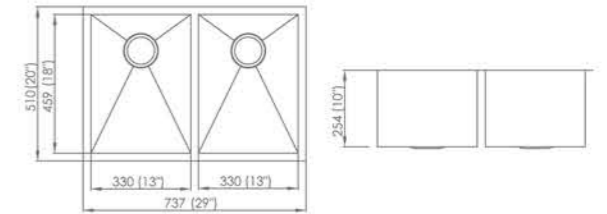

Different size drainages or grids can be choice.

Individual paper carton packing style gives the sink the best protection.

KHS3018

OVERALL: 30"X18"
DEPTH: 10"
FINISH: All Satin

KHS3219

OVERALL: 32"X19"
DEPTH: 10"
FINISH: All Satin

KHS1518

OVERALL: 15 1/4"X17 3/4"
DEPTH: 9"
FINISH: All Satin

KHD2920

OVERALL: 29"X20"
DEPTH: 10"
FINISH: All Satin

KHD3219

OVERALL: 32"X19"
DEPTH: 10"
FINISH: All Satin

Enjoyment never needs reason, no matter where and when, just opening your heart, enjoying freely as much as you like, getting maximal freedom in mind.