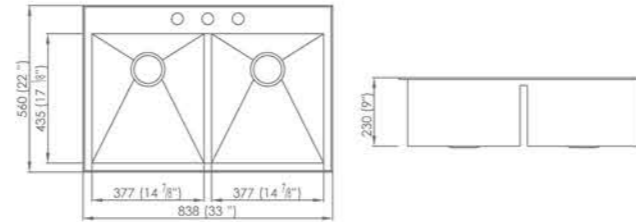

KHD8052

OVERALL: 31½"X20½"
DEPTH: 9"
FINISH: All Satin

KHS10050

OVERALL: 39"X20"
DEPTH: 9"
FINISH: All Satin

KHD8052B

OVERALL: 31½"X20½"
DEPTH: 9"
FINISH: All Satin

KHD10050B

OVERALL: 39"X20"
DEPTH: 7", 9"
FINISH: All Satin

KHD3322

OVERALL: 33"X22"
DEPTH: 9"
FINISH: All Satin

KHD10252

OVERALL: 40 1/8"X20 1/2"
DEPTH: 7 1/8"
FINISH: All Satin

KHD3322B

OVERALL: 33"X22"
DEPTH: 9"
FINISH: All Satin

PACKING STYLE

Individual Carton Handmade Sink Type A