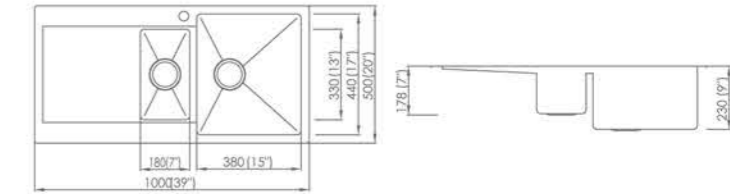

KHD8052

OVERALL: 31½"X20½"
DEPTH: 9"
FINISH: All Satin

KHS10050

OVERALL: 39"X20"
DEPTH: 9"
FINISH: All Satin

KHD8052B

OVERALL: 31½"X20½"
DEPTH: 9"
FINISH: All Satin

KHD10050B

OVERALL: 39"X20"
DEPTH: 7", 9"
FINISH: All Satin

KHD3322

OVERALL: 33"X22"
DEPTH: 9"
FINISH: All Satin

KHD10252

OVERALL: 40 1/8"X20 1/2"
DEPTH: 7 1/8"
FINISH: All Satin

KHD3322B

OVERALL: 33"X22"
DEPTH: 9"
FINISH: All Satin

PACKING STYLE

Individual Carton Handmade Sink Type A