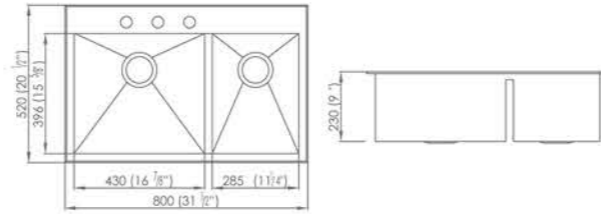

OVERALL: 31½"X20½"
DEPTH: 9"
FINISH: All Satin