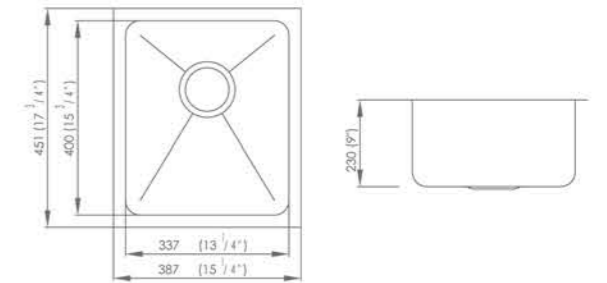

Different size drainages or grids can be choice.

Individual paper carton packing style gives the sink the best protection.

KHS3018

OVERALL: 30"X18"
DEPTH: 10"
FINISH: All Satin

KHS3219

OVERALL: 32"X19"
DEPTH: 10"
FINISH: All Satin

KHS1518

OVERALL: 15 1/4"X17 3/4"
DEPTH: 9"
FINISH: All Satin

KHD2920

OVERALL: 29"X20"
DEPTH: 10"
FINISH: All Satin

KHD3219

OVERALL: 32"X19"
DEPTH: 10"
FINISH: All Satin

Enjoyment never needs reason, no matter where and when, just opening your heart, enjoying freely as much as you like, getting maximal freedom in mind.