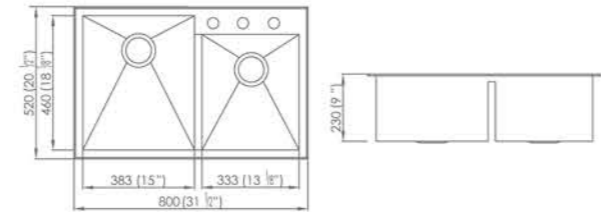

KHD8052

OVERALL: 31½"X20½"
DEPTH: 9"
FINISH: All Satin

KHS10050

OVERALL: 39"X20"
DEPTH: 9"
FINISH: All Satin

KHD8052B

OVERALL: 31½"X20½"
DEPTH: 9"
FINISH: All Satin

KHD10050B

OVERALL: 39"X20"
DEPTH: 7", 9"
FINISH: All Satin

KHD3322

OVERALL: 33"X22"
DEPTH: 9"
FINISH: All Satin

KHD10252

OVERALL: 40 1/8"X20 1/2"
DEPTH: 7 1/8"
FINISH: All Satin

KHD3322B

OVERALL: 33"X22"
DEPTH: 9"
FINISH: All Satin

PACKING STYLE

Individual Carton Handmade Sink Type A