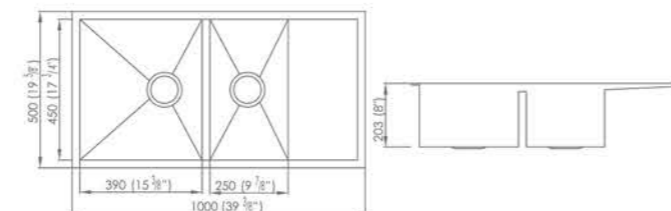

Individual Carton Handmade Sink Type B

KHD3321F

OVERALL: 32 3/4"X21"
DEPTH: 10"
FINISH: All Satin

KHD10050

OVERALL: 39 3/8"X19 5/8"
DEPTH: 8"
FINISH: All Satin

ACCESSORIES

S-01

STRAINER