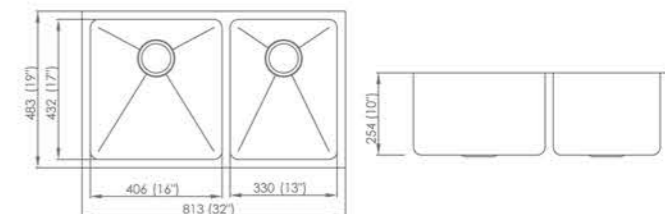

Different size drainages or grids can be choice.

Individual paper carton packing style gives the sink the best protection.

KHS3018

OVERALL: 30"X18"
DEPTH: 10"
FINISH: All Satin

KHS3219

OVERALL: 32"X19"
DEPTH: 10"
FINISH: All Satin

KHS1518

OVERALL: 15 1/4"X17 3/4"
DEPTH: 9"
FINISH: All Satin

KHD2920

OVERALL: 29"X20"
DEPTH: 10"
FINISH: All Satin

KHD3219

OVERALL: 32"X19"
DEPTH: 10"
FINISH: All Satin

Enjoyment never needs reason, no matter where and when, just opening your heart, enjoying freely as much as you like, getting maximal freedom in mind.

KHD3320B

OVERALL: 33"X20"
DEPTH: 10"
FINISH: All Satin

KHS3021F

OVERALL: 30"X21"
DEPTH: 10"
FINISH: All Satin

KHS3621F

OVERALL: 36"X21"
DEPTH: 10"
FINISH: All Satin

KHD5221

OVERALL: 51½"X20¾"
DEPTH: 8"
FINISH: All Satin