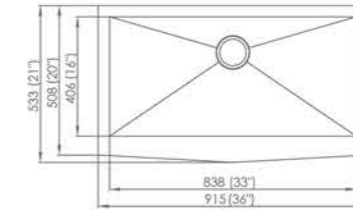

Different size drainages or grids can be choice.

Individual paper carton packing style gives the sink the best protection.

KHS3018

OVERALL: 30"X18"
DEPTH: 10"
FINISH: All Satin

KHS3219

OVERALL: 32"X19"
DEPTH: 10"
FINISH: All Satin

KHS1518

OVERALL: 15 1/4"X17 3/4"
DEPTH: 9"
FINISH: All Satin

KHD2920

OVERALL: 29"X20"
DEPTH: 10"
FINISH: All Satin

KHD3219

OVERALL: 32"X19"
DEPTH: 10"
FINISH: All Satin

Enjoyment never needs reason, no matter where and when, just opening your heart, enjoying freely as much as you like, getting maximal freedom in mind.

KHD3320B

OVERALL: 33"X20"
DEPTH: 10"
FINISH: All Satin

KHS3021F

OVERALL: 30"X21"
DEPTH: 10"
FINISH: All Satin

KHS3621F

OVERALL: 36"X21"
DEPTH: 10"
FINISH: All Satin

KHD5221

OVERALL: 51½"X20¾"
DEPTH: 8"
FINISH: All Satin

KHD3320

OVERALL: 33"X20"
DEPTH: 10"
FINISH: All Satin

KHS3322

OVERALL: 33"X22"
DEPTH: 9"
FINISH: All Satin

KHD2920B

OVERALL: 29"X20"
DEPTH: 10"
FINISH: All Satin

KHS8052

OVERALL: 31½"X20½"
DEPTH: 9"
FINISH: All Satin