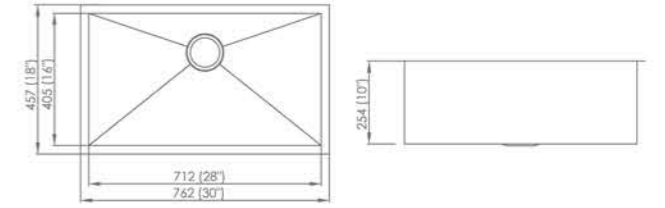

Different size drainages or grids can be choice.

Individual paper carton packing style gives the sink the best protection.

KHS3018

OVERALL: 30"X18"
DEPTH: 10"
FINISH: All Satin

KHS3219

OVERALL: 32"X19"
DEPTH: 10"
FINISH: All Satin

KHS1518

OVERALL: 15 1/4"X17 3/4"
DEPTH: 9"
FINISH: All Satin

KHD2920

OVERALL: 29"X20"
DEPTH: 10"
FINISH: All Satin

KHD3219

OVERALL: 32"X19"
DEPTH: 10"
FINISH: All Satin

Enjoyment never needs reason, no matter where and when, just opening your heart, enjoying freely as much as you like, getting maximal freedom in mind.