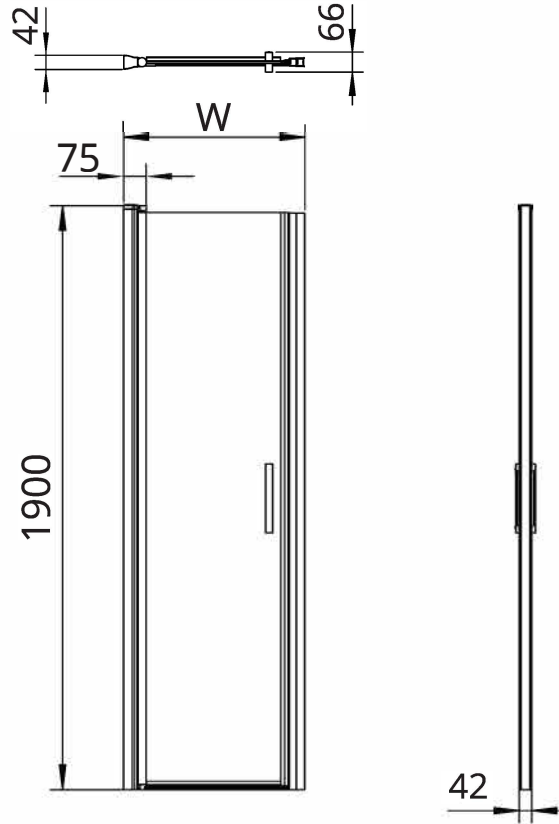

VERONA-VRPSD

VERONA - VRPSD INLINE SPECIFICATIONS:

WALL TO WALL OPENING SIZE	ADJUSTABLE	HEIGHT	SPEC CODE BRIGHT SILVER BS	SPEC CODE SATIN BLACK SB
20" 508mm	19 1/2" - 21 4/5" 495mm - 555mm	74 3/4" 1900mm	VRPSD-20-BS	VRPSD-20-SB
22" 559mm	21 1/2" - 23 4/5" 545mm - 605mm	74 3/4" 1900mm	VRPSD-22-BS	VRPSD-22-SB
24" 610mm	23 1/2" - 25 4/5" 595mm - 655mm	74 3/4" 1900mm	VRPSD-24-BS	VRPSD-24-SB
26" 660mm	25 1/2" - 27 4/5" 645mm - 705mm	74 3/4" 1900mm	VRPSD-26-BS	VRPSD-26-SB
28" 711mm	27 1/2" - 29 4/5" 695mm - 755mm	74 3/4" 1900mm	VRPSD-28-BS	VRPSD-28-SB