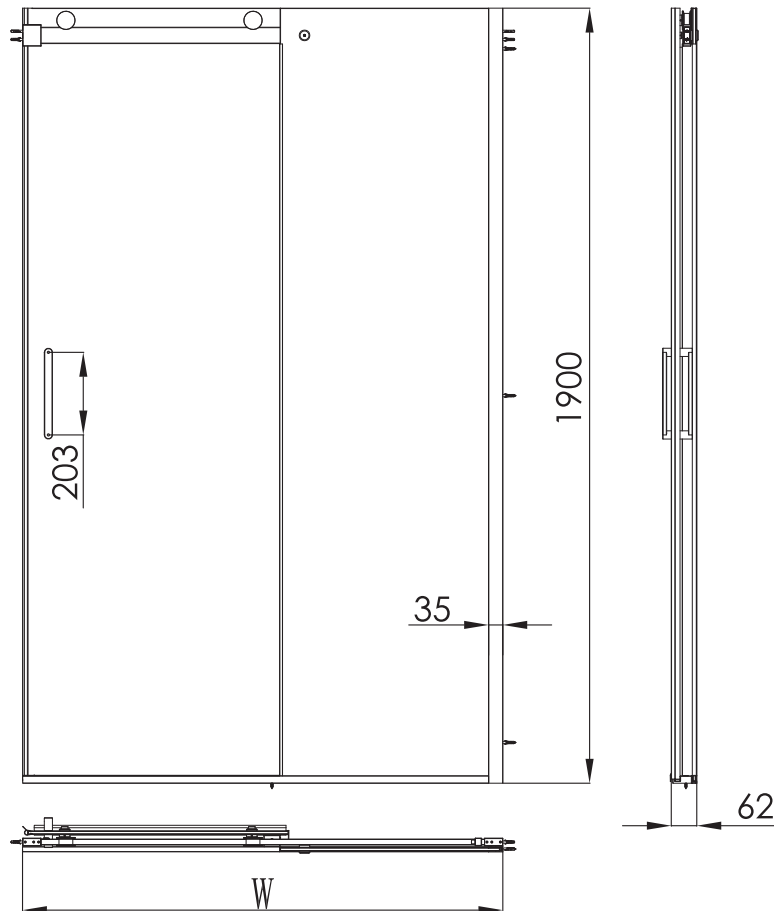

MODENA-MDSD

Features:

- ▶ 8mm tempered glass
- ▶ Comes with 25mm (1") adjustment
- ▶ Concealed screw mounting
- ▶ All aluminum construction
- ▶ Factory inspected quality anodizing
- ▶ Fast fit installation
- ▶ Reversible for left or right entry
- ▶ Lifetime mechanical and finish warranty

EASY CLEAN GLASS
EC

MODENA-MDSD

MODENA-MDSD INLINE SPECIFICATIONS:

WALL TO WALL OPENING SIZE	ADJUSTABLE	HEIGHT	SPEC CODE BRIGHT SILVER BS	SPEC CODE SATIN BLACK SB
48" 1219mm	47 1/2" - 48 1/2" 1205mm - 1230mm	74 3/4" 1900mm	MDSD-48-BS	MDSD-48-SB
60" 1524mm	59 1/2" - 60 1/2" 1510mm - 1535mm	74 3/4" 1900mm	MDSD-60-BS	MDSD-60-SB