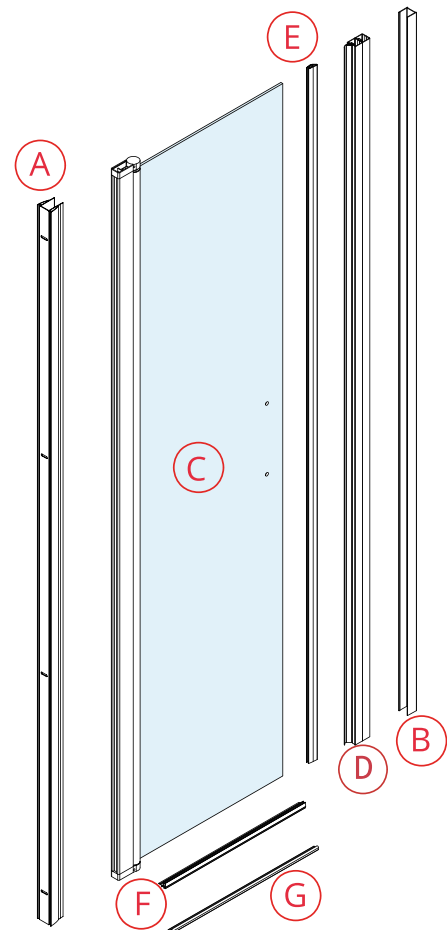

Item		Quant.	Item		Quant.
(H)		1 Pc	(O)		8 Pc
(I)		1 Pc	(P)		6 Pc
(J)		1 Pc	(Q)		2 Pc
(K)		2 Pc	(R)		8 Pc
(L)		1+1 Pc	(S)		6 Pc
(M)		1 Pc	(T)		6 Pc
(N)		1 Pc	(U)		8 Pc