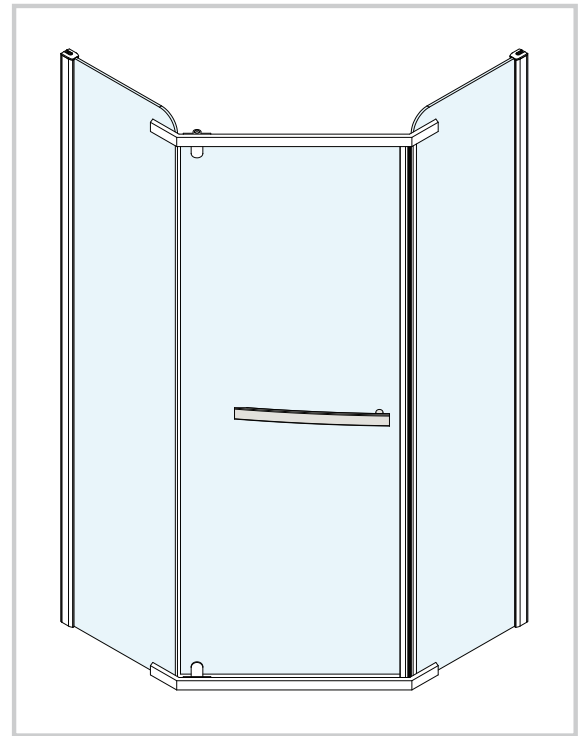

ITEM		Quant.
(H)		1 Pc
(I)		6 Pc
(J)		6 Pc
(K)		2 Pc
(L)		2 Pc
(M)		1+1+1 Pc
(N)		4 Pc
(O)		4 Pc
(P)		4 Pc

Parts List

LIFETIME MECHANICAL AND FINISH WARRANTY

The product is warranted to be free from finish, mechanical and workmanship defects for the life of the product. Linear Interior Systems Inc. will replace any Linear SHOWER DOOR which fails to meet this warranty. Any finish deterioration from use of paints, solvents or chemicals is not a defect and therefore not covered by this warranty. Linear will not be liable for any incidental damages. In the event that your Linear SHOWER DOOR does not meet the warranted quality, return the product with proof of purchase to the dealer you purchased it from.