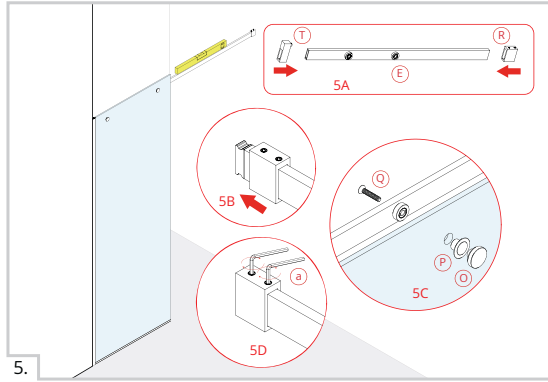

Shower Enclosures

www.linearinteriorsystems.com

INSTALLATION GUIDE

DRSA

Installation Instructions

If you install the product in a way that differs from this manual this will void all warranty. Before installation check that the product meets all your requirements and is not damaged. By proceeding with installation, you accept the condition of the product.

ITEM		Quant	ITEM		Quant
J		1 Pc	S		1 Pc
K		5 Pc	T		1 Pc
L		3 Pc	U		1R+1L Pc
M		2 Pc	V		1 Pc
N		2 Pc	W		1 Pc
O		2 Pc	X		1 Pc
P		2 Pc	Y		1 Pc
Q		2 Pc	Z		1 Pc
R		1 Pc	a		1+1+1 Pc

Parts List

1.

2.

3.