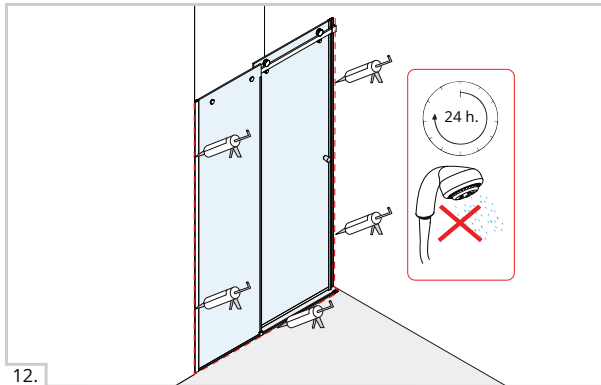

Shower Enclosures

www.linearinteriorsystems.com

INSTALLATION GUIDE

DRSA

Installation Instructions

If you install the product in a way that differs from this manual this will void all warranty. Before installation check that the product meets all your requirements and is not damaged. By proceeding with installation, you accept the condition of the product.