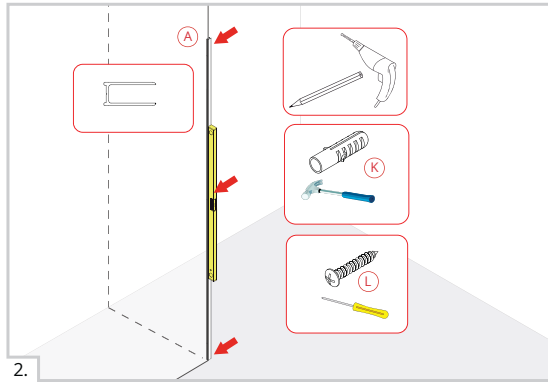

Shower Enclosures

www.linearinteriorsystems.com

INSTALLATION GUIDE

DRSA

Installation Instructions

If you install the product in a way that differs from this manual this will void all warranty. Before installation check that the product meets all your requirements and is not damaged. By proceeding with installation, you accept the condition of the product.

ITEM		Quant	ITEM		Quant
J		1 Pc	S		1 Pc
K		5 Pc	T		1 Pc
L		3 Pc	U		1R+1L Pc
M		2 Pc	V		1 Pc
N		2 Pc	W		1 Pc
O		2 Pc	X		1 Pc
P		2 Pc	Y		1 Pc
Q		2 Pc	Z		1 Pc
R		1 Pc	a		1+1+1 Pc

Parts List

1.

2.

3.