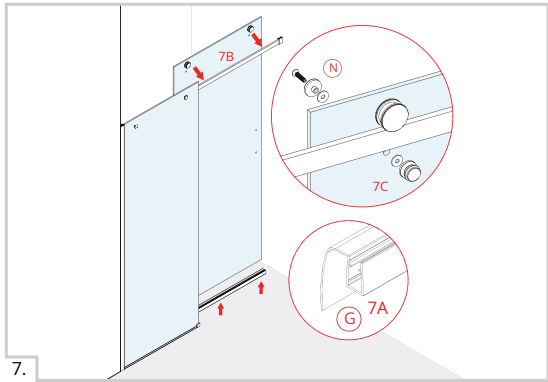

Shower Enclosures

www.linearinteriorsystems.com

INSTALLATION GUIDE

DRSA

Installation Instructions

If you install the product in a way that differs from this manual this will void all warranty. Before installation check that the product meets all your requirements and is not damaged. By proceeding with installation, you accept the condition of the product.

ITEM		Quant	ITEM		Quant
J		1 Pc	S		1 Pc
K		5 Pc	T		1 Pc
L		3 Pc	U		1R+1L Pc
M		2 Pc	V		1 Pc
N		2 Pc	W		1 Pc
O		2 Pc	X		1 Pc
P		2 Pc	Y		1 Pc
Q		2 Pc	Z		1 Pc
R		1 Pc	a		1+1+1 Pc

Parts List

1.

2.

3.