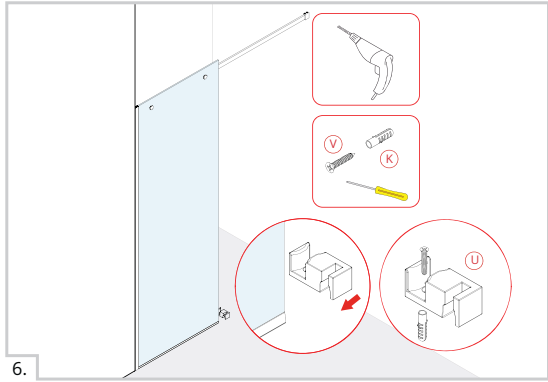

Shower Enclosures

www.linearinteriorsystems.com

INSTALLATION GUIDE

DRSA

Installation Instructions

If you install the product in a way that differs from this manual this will void all warranty. Before installation check that the product meets all your requirements and is not damaged. By proceeding with installation, you accept the condition of the product.

ITEM		Quant	ITEM		Quant
J		1 Pc	S		1 Pc
K		5 Pc	T		1 Pc
L		3 Pc	U		1R+1L Pc
M		2 Pc	V		1 Pc
N		2 Pc	W		1 Pc
O		2 Pc	X		1 Pc
P		2 Pc	Y		1 Pc
Q		2 Pc	Z		1 Pc
R		1 Pc	a		1+1+1 Pc

Parts List

1.

2.

3.