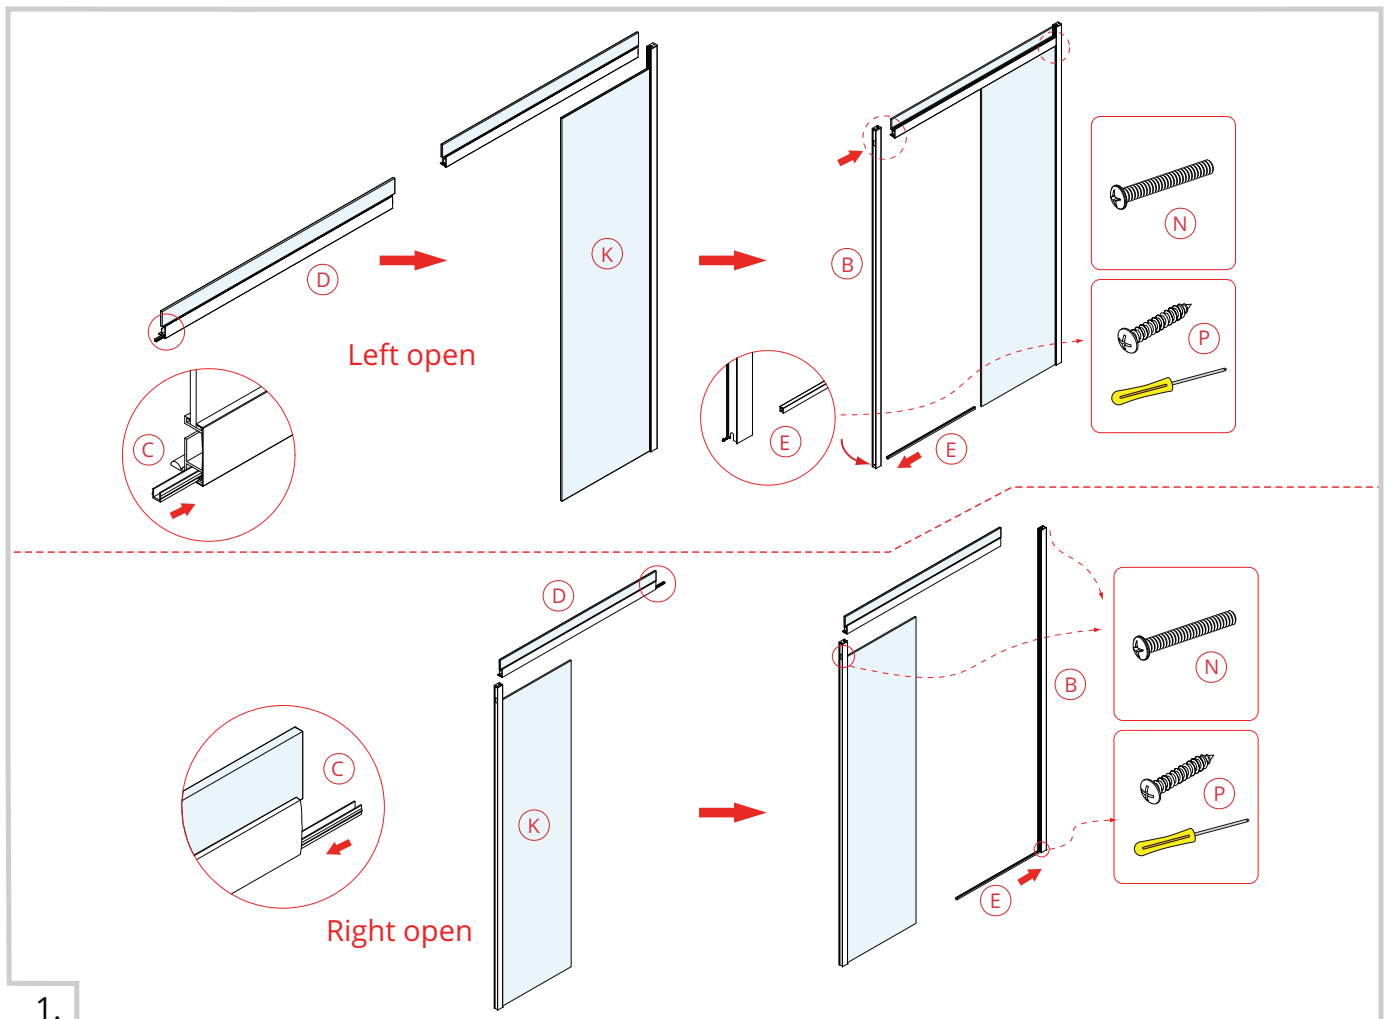

COMO-CMTSD

Installation Instructions

CMTSD Installation Instructions

If you install the product in a way that differs from this manual this will void all warranty. Before installation check that the product meets all your requirements and is not damaged. By proceeding with installation, you accept the condition of the product.

ITEM		Quant	ITEM		Quant
(M)		1 Pc	(U)		1R+1L Pc
(N)		4 Pc	(V)		6 Pc
(O)		4 Pc	(W)		6 Pc
(P)		1 Pc	(X)		1 Pc
(Q)		2 Pc	(Y)		2 Pc
(R)		1R+1L Pc	(Z)		1R+1L Pc
(S)		6 Pc	(a)		1+1 Pc
(T)		6 Pc			

Parts List