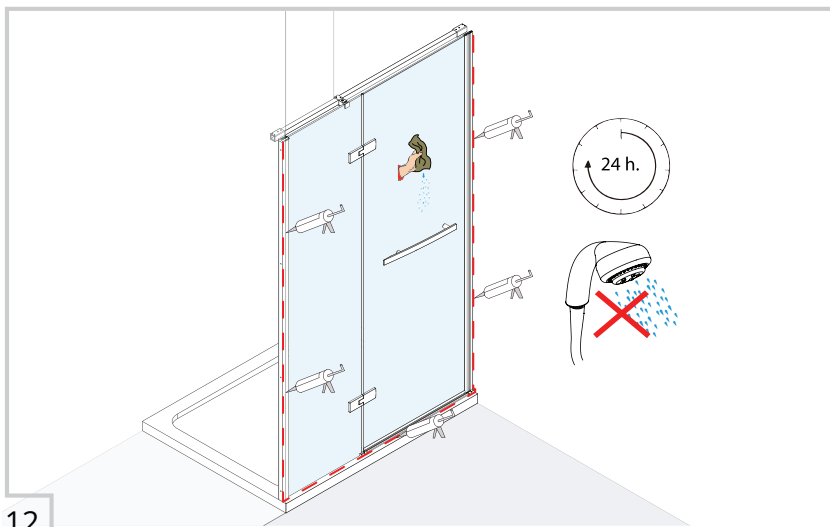

### Parts List

10.

11.

12.

**LIFETIME MECHANICAL AND FINISH WARRANTY**

The product is warranted to be free from finish, mechanical and workmanship defects for the life of the product. Linear Interior Systems Inc. will replace any Linear SHOWER DOOR which fails to meet this warranty. Any finish deterioration from use of paints, solvents or chemicals is not a defect and therefore not covered by this warranty. Linear will not be liable for any incidental damages. In the event that your Linear SHOWER DOOR does not meet the warranted quality, return the product with proof of purchase to the dealer you purchased it from.