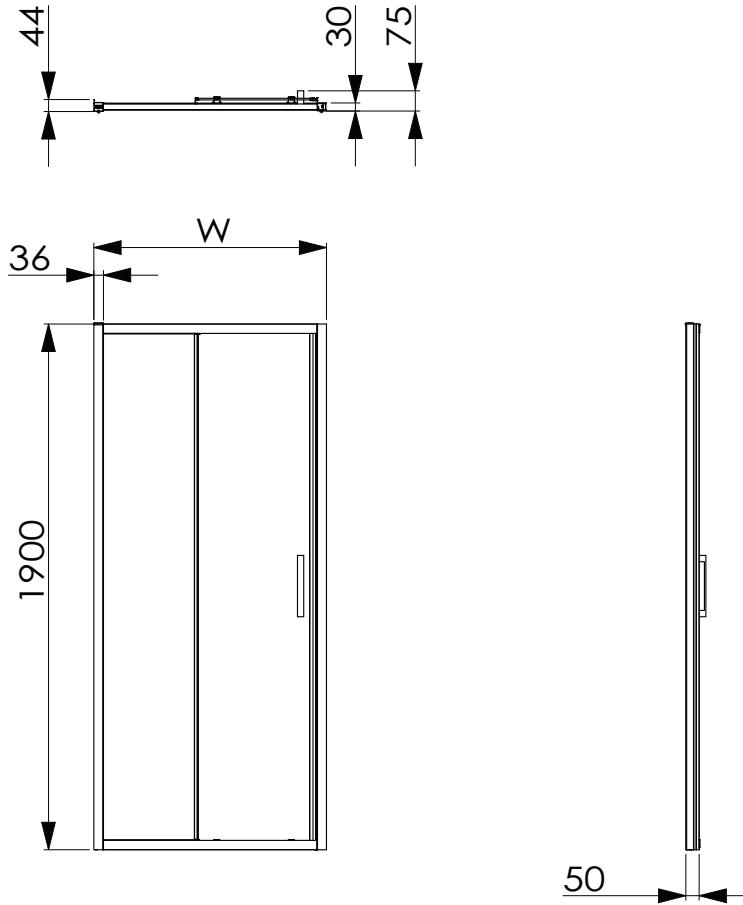

MILANO-MLSD

MILANO-MLSD INLINE SPECIFICATIONS:

WALL TO WALL OPENING SIZE	ADJUSTABLE	HEIGHT	SPEC CODE BRIGHT SILVER BS	SPEC CODE SATIN BLACK SB
48" 1219mm	47 1/2" - 49" 1205mm - 1245mm	74 3/4" 1900mm	MLSD-48-BS	MLSD-48-SB
60" 1524mm	59 1/2" - 61" 1510mm - 1550mm	74 3/4" 1900mm	MLSD-60-BS	MLSD-60-SB