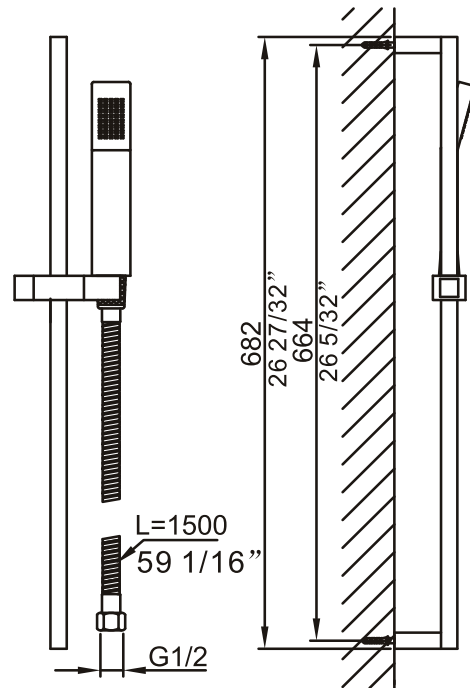

SR-32-CR

Sliding Rail with handshower and hose

Features:

- ▶ Concealed mounting
- ▶ Flow Rate: 2.5 GPM
- ▶ Factory tested
- ▶ cUPC Certified

Available Finishes:

- ▶ Polished Chrome