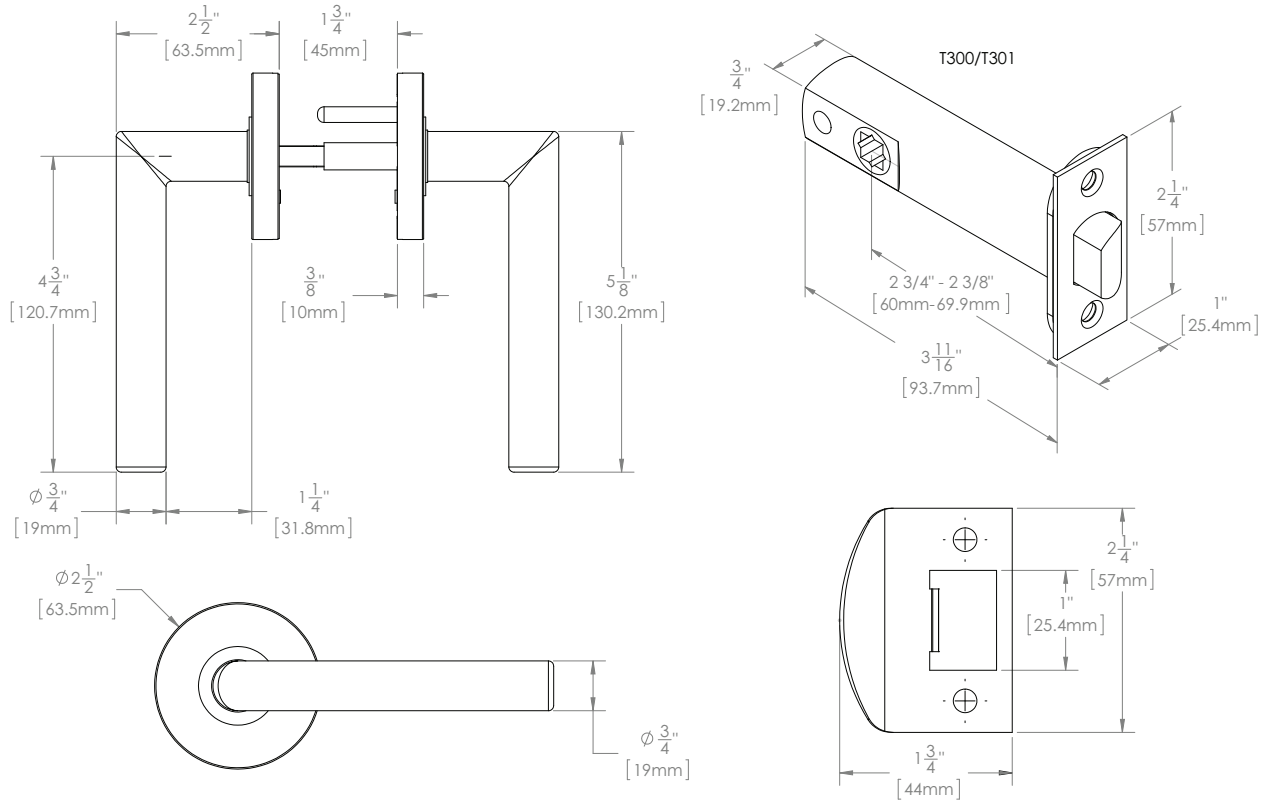

**SION SN04**

Features:

- ▶ 45 degree latch retraction
- ▶ Heavy duty spring loaded reversible latch
- ▶ Push button auto release with privacy function
- ▶ Concealed screw mounting
- ▶ All metal construction
- ▶ Fits all standard 2 1/8" hole prepped doors
- ▶ Premium quality finishing
- ▶ Available in 2 3/8" and 2 3/4" backset
- ▶ 20 minute fire rating available
- ▶ Can be used with 1 3/8" and 1 3/4" thick doors
- ▶ Lifetime mechanical and finish warranty

### SION LEVERSET SPECIFICATIONS:

FUNCTION	BACKSET	POLISHED CHROME PC	SATIN CHROME SC	SATIN NICKEL SN
PASSAGE	2 3/8" BS	SN04R21-T300-PC	SN04R21-T300-SC	SN04R21-T300-SN
PASSAGE	2 3/4" BS	SN04R21-T301-PC	SN04R21-T301-SC	SN04R21-T301-SN
PRIVACY	2 3/8" BS	SN04R21-T340-PC	SN04R21-T340-SC	SN04R21-T340-SN
PRIVACY	2 3/4" BS	SN04R21-T341-PC	SN04R21-T341-SC	SN04R21-T341-SN
DBLD		SN04R21-D390-PC	SN04R21-D390-SC	SN04R21-D390-SN
SGLD		SN04R21-D385-PC	SN04R21-D385-SC	SN04R21-D385-SN