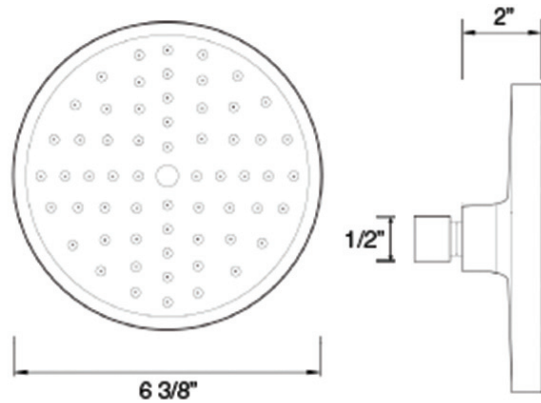

**SH100/12-CR**

Optional RD Shower Head

Features:

- ▶ Brass/PVD material construction
- ▶ Flow Rate: 2.5 GPM
- ▶ Factory tested
- ▶ cUPC Certified

Available Finishes:

- ▶ Polished Chrome