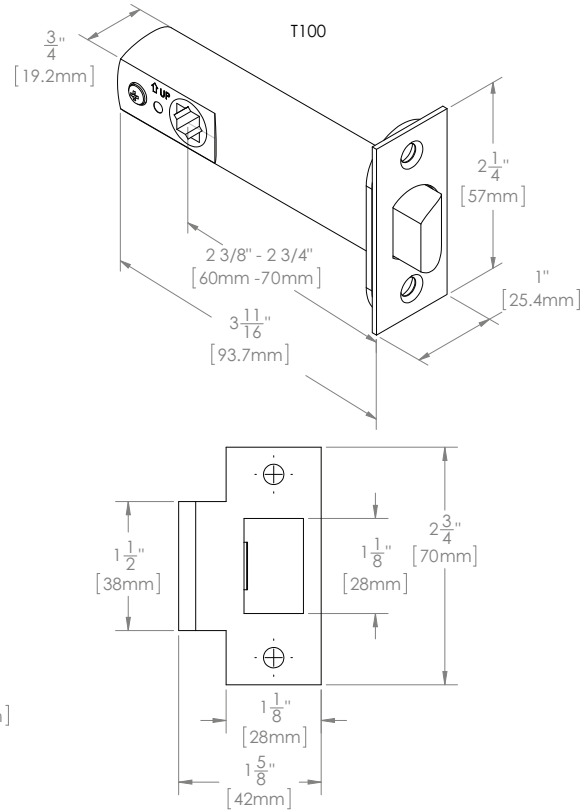

SALTZBURG SG40

Features:

- ▶ 45 degree latch retraction
- ▶ Heavy duty spring loaded reversible latch
- ▶ Push button auto release with privacy function
- ▶ Concealed screw mounting
- ▶ All metal construction
- ▶ Fits all standard 2 1/8" hole prepped doors
- ▶ Premium quality finishing
- ▶ Available in 2 3/8" and 2 3/4" backset
- ▶ 20 minute fire rating available
- ▶ Can be used with 1 3/8" and 1 3/4" thick doors
- ▶ Lifetime mechanical and finish warranty

Finishes:

POLISHED CHROME
PC

SATIN CHROME
SC

SATIN NICKEL
SN

SALTZBURG SG40

SALTZBURG LEVERSET SPECIFICATIONS:

FUNCTION	BACKSET	POLISHED CHROME PC	SATIN CHROME SC	SATIN NICKEL SN
PASSAGE	2 3/8" BS	SG40R20-T300-PC	SG40R20-T300-SC	SG40R20-T300-SN
PASSAGE	2 3/4" BS	SG40R20-T301-PC	SG40R20-T301-SC	SG40R20-T301-SN
PRIVACY	2 3/8" BS	SG40R20-T340-PC	SG40R20-T340-SC	SG40R20-T340-SN
PRIVACY	2 3/4" BS	SG40R20-T341-PC	SG40R20-T341-SC	SG40R20-T341-SN
DBLD		SG40R20-D390-PC	SG40R20-D390-SC	SG40R20-D390-SN
SGLD		SG40R20-D385-PC	SG40R20-D385-SC	SG40R20-D385-SN