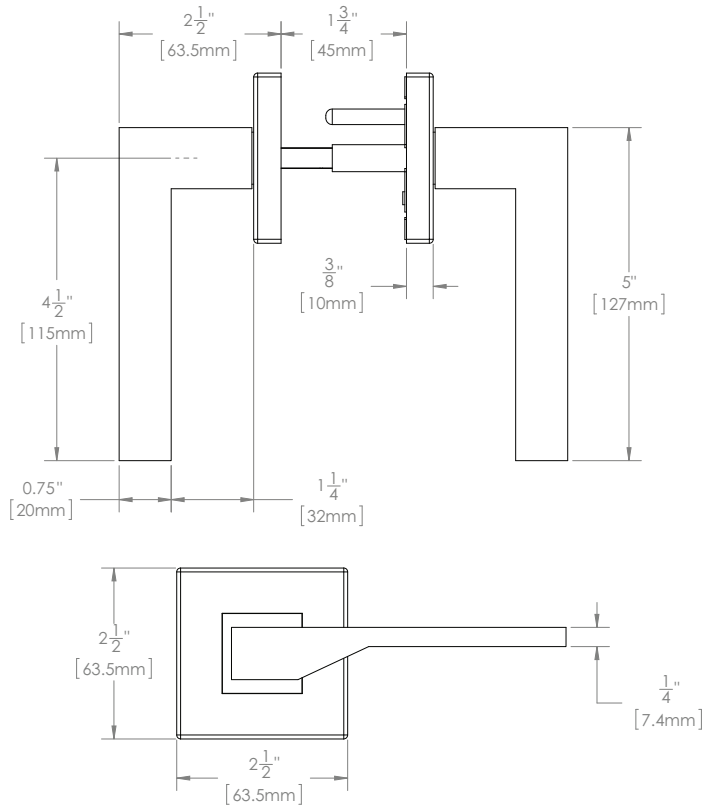

SALTZBURG SG40

Features:

- ▶ 45 degree latch retraction
- ▶ Heavy duty spring loaded reversible latch
- ▶ Push button auto release with privacy function
- ▶ Concealed screw mounting
- ▶ All metal construction
- ▶ Fits all standard 2 1/8" hole prepped doors
- ▶ Premium quality finishing
- ▶ Available in 2 3/8" and 2 3/4" backset
- ▶ 20 minute fire rating available
- ▶ Can be used with 1 3/8" and 1 3/4" thick doors
- ▶ Lifetime mechanical and finish warranty

Finishes:

POLISHED CHROME
PC

SATIN CHROME
SC

SATIN NICKEL
SN

SALTZBURG SG40

SALTZBURG LEVERSET SPECIFICATIONS:

FUNCTION	BACKSET	POLISHED CHROME PC	SATIN CHROME SC	SATIN NICKEL SN
PASSAGE	2 3/8" BS	SG40R20-T300-PC	SG40R20-T300-SC	SG40R20-T300-SN
PASSAGE	2 3/4" BS	SG40R20-T301-PC	SG40R20-T301-SC	SG40R20-T301-SN
PRIVACY	2 3/8" BS	SG40R20-T340-PC	SG40R20-T340-SC	SG40R20-T340-SN
PRIVACY	2 3/4" BS	SG40R20-T341-PC	SG40R20-T341-SC	SG40R20-T341-SN
DBLD		SG40R20-D390-PC	SG40R20-D390-SC	SG40R20-D390-SN
SGLD		SG40R20-D385-PC	SG40R20-D385-SC	SG40R20-D385-SN