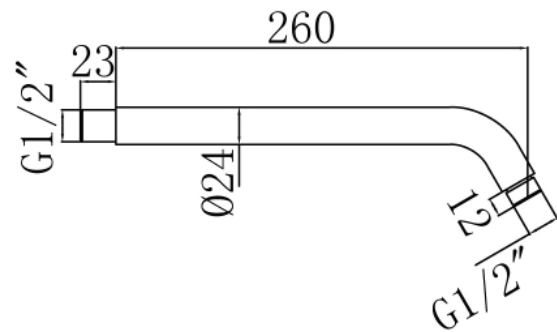

SA-34/1-CR

Optional RD Shower Arm

Features:

- ▶ Brass material
- ▶ Factory tested
- ▶ cUPC Certified

Available Finishes:

- ▶ Polished Chrome