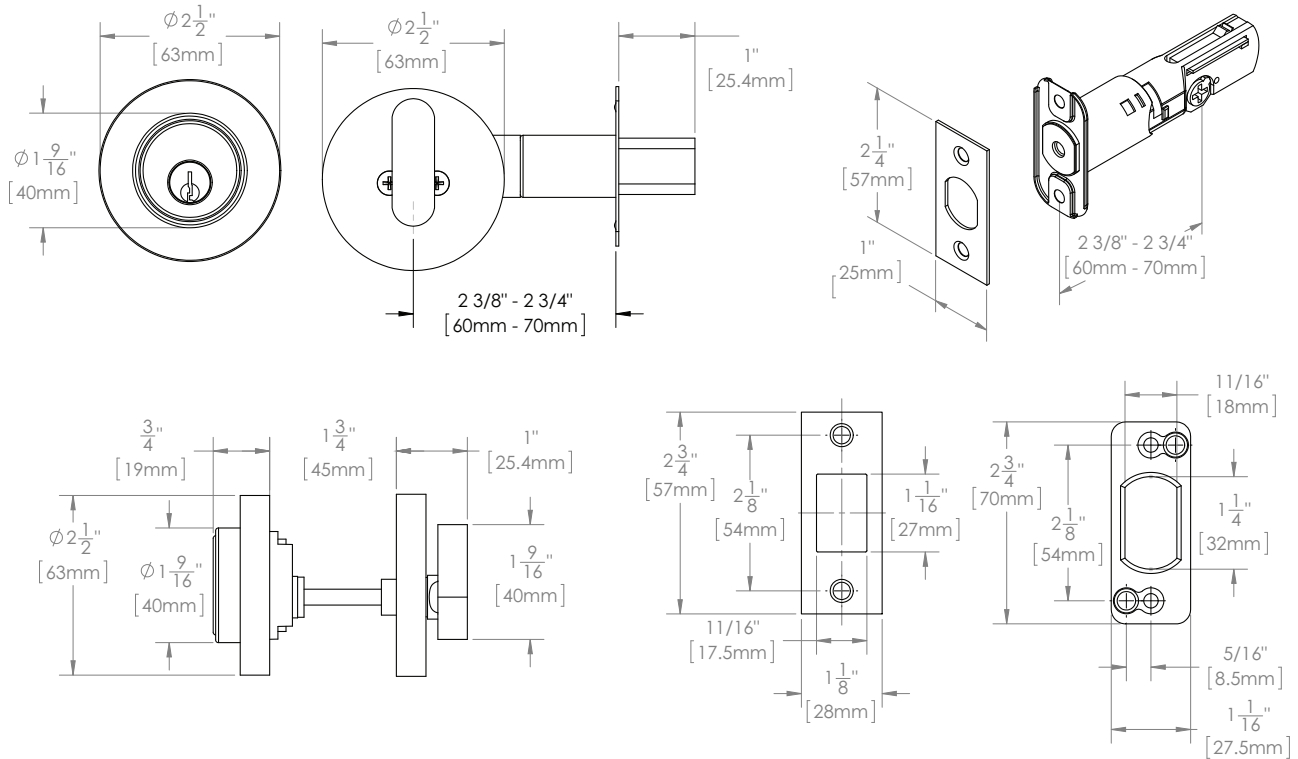

**ROUND DEADBOLT
T350 / T351**

Features:

- ▶ Slim look
- ▶ Adjustable latch bolt
- ▶ Fits all standard 2 1/8" hole prepped doors
- ▶ ADA thumbturn
- ▶ All metal construction
- ▶ High tensile steel anti saw deadbolt with 1" throw
- ▶ Concealed security strike
- ▶ Premium quality finishing
- ▶ 20 minute fire rating available
- ▶ 5-pin Sch-C keyway cylinder
- ▶ Full keying services available
- ▶ For 1 3/8" and 1 3/4" thick doors
- ▶ Lifetime mechanical and finish warranty

Finishes:

POLISHED CHROME
PC

SATIN CHROME
SC

SATIN NICKEL
SN

ROUND DEADBOLT T350 / T351

SPECIFICATIONS:

| FUNCTION | BACKSET | POLISHED CHROME PC | SATIN CHROME SC | SATIN NICKEL SN |
|-----------------------------------|---------|-----------------------|--------------------|--------------------|
| SINGLE CYLINDER ROUND DEADBOLT | 2 3/8" | T350RD-PC | T350RD-SC | T350RD-SN |
| | 2 3/4" | T351RD-PC | T351RD-SC | T351RD-SN |