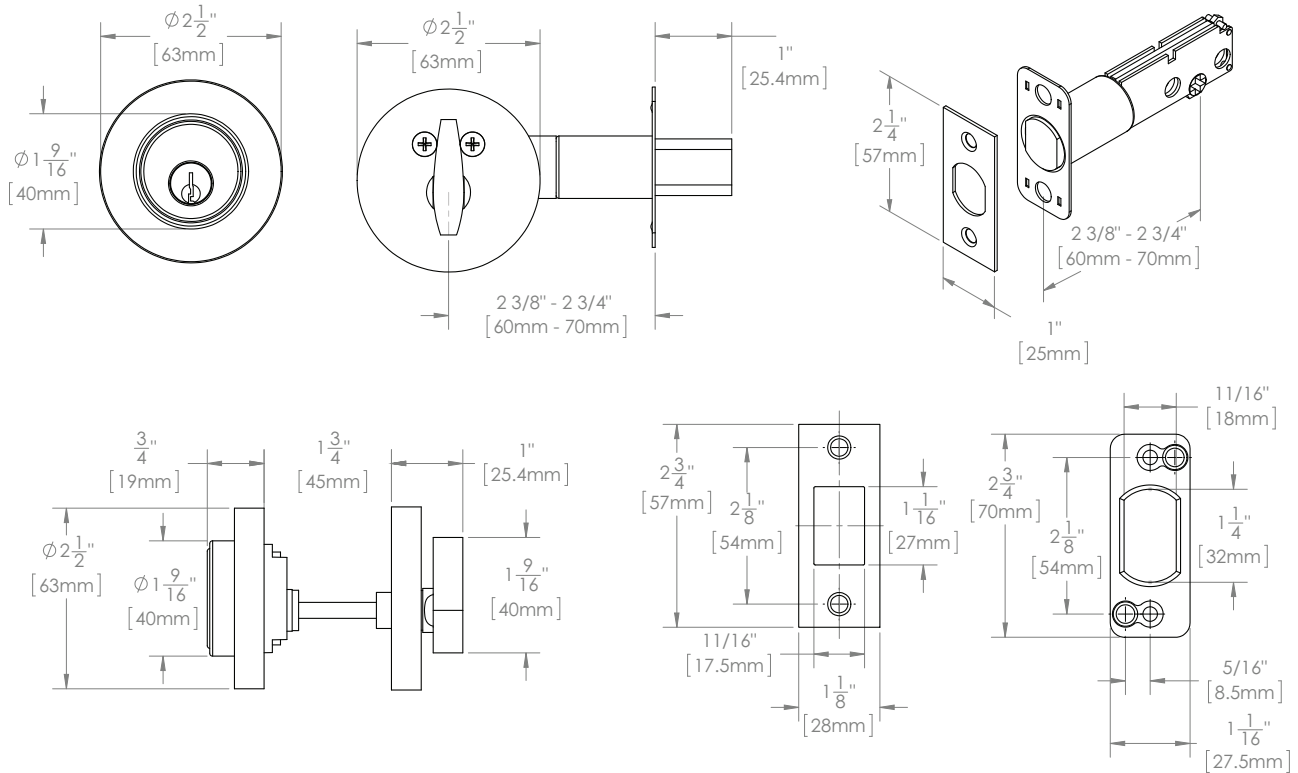

**ROUND DEADBOLT
T150 / T151**

Features:

- ▶ Slim look
- ▶ Fits all standard 2 1/8" hole prepped doors
- ▶ ADA thumbturn
- ▶ Solid brass construction
- ▶ Deadbolt with 1" throw
- ▶ Concealed security strike
- ▶ Premium quality finishing
- ▶ 20 minute fire rating available
- ▶ 6-pin Sch-C keyway cylinder
- ▶ Full keying services available
- ▶ For 1 3/8" and 1 3/4" thick doors
- ▶ Lifetime mechanical and finish warranty

Finishes:

POLISHED CHROME
PC

SATIN CHROME
SC

SATIN NICKEL
SN

ROUND DEADBOLT T150 / T151

SPECIFICATIONS:

FUNCTION	BACKSET	POLISHED CHROME PC	SATIN CHROME SC	SATIN NICKEL SN
SINGLE CYLINDER ROUND DEADBOLT	2 3/8"	T150RD-PC	T150RD-SC	T150RD-SN
	2 3/4"	T151RD-PC	T151RD-SC	T151RD-SN