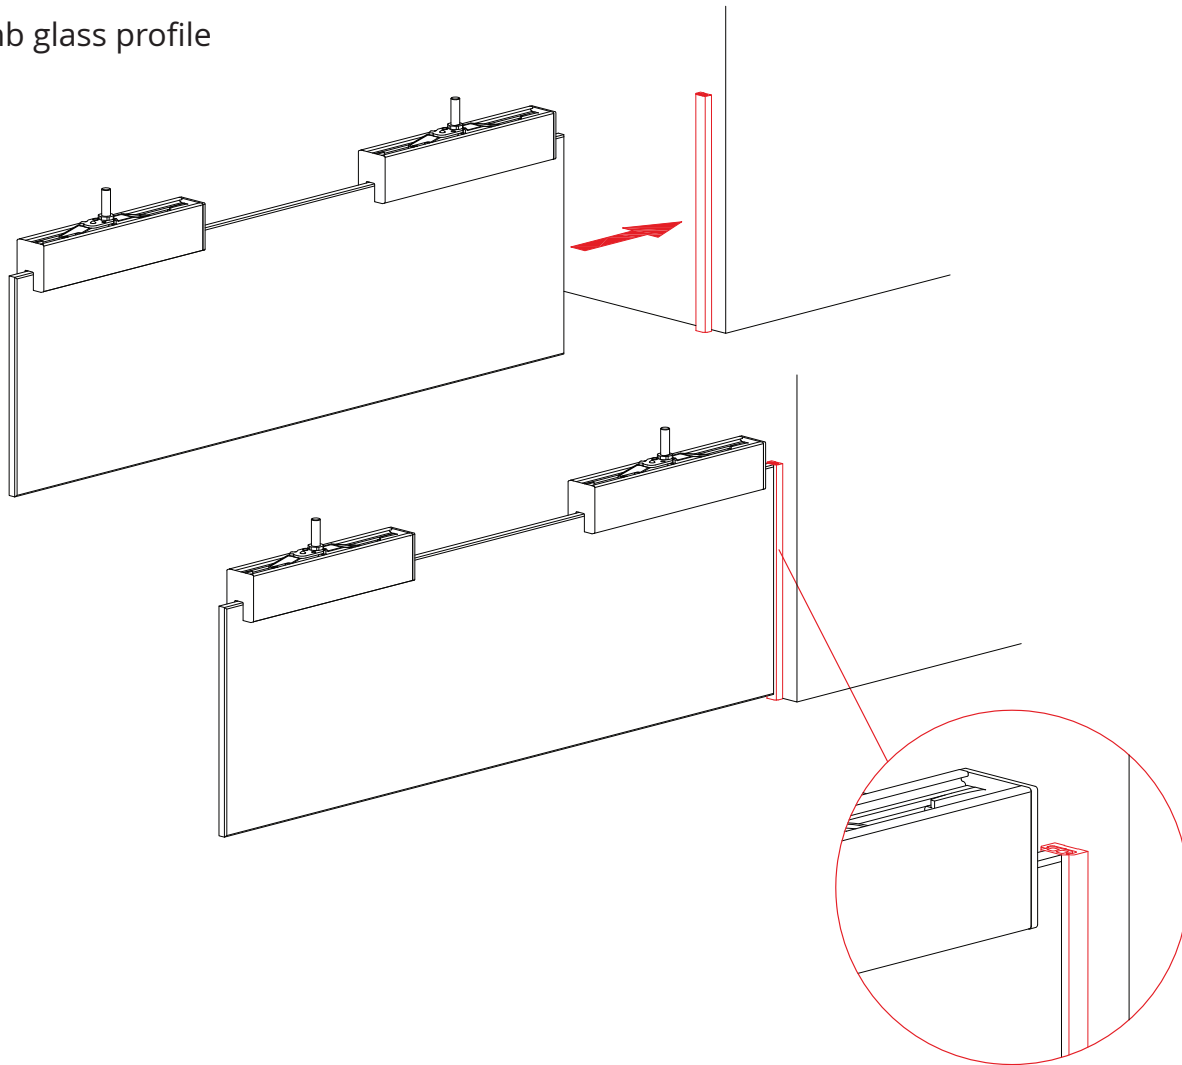

## Profiles & Lower Guides

for closures and glass doors

Jamb glass profile

PROFILES	
	
ART. 2264	ART. 266

SIZE DESCRIPTION		
		
ART. 2264 / ART. 266		

Walled-glass profile

PROFILES					
ART. 2262	ART. 2263	ART. 2264	ART. 266	ART. 543	

ANTI-DUST BRUSH					
ART. 543/7	ART. 543/9	ART. 543/13	ART. 543/11	ART. 543/11	ART. 543/15