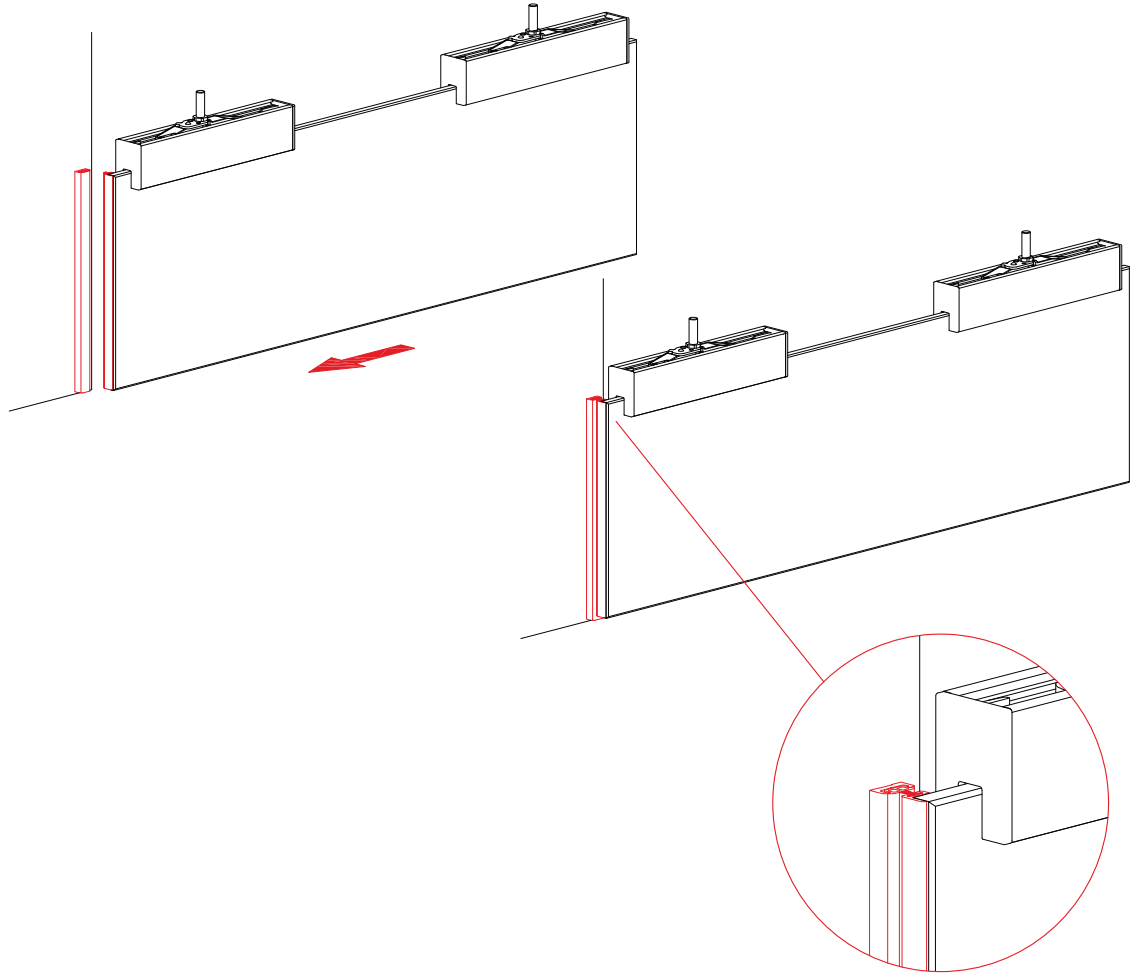

## Profiles & Lower Guides

for closures and glass doors

Jamb glass profile

PROFILES	
	
ART. 2264	ART. 266

SIZE DESCRIPTION		
		
ART. 2264 / ART. 266		

Walled-glass profile

PROFILES					
ART. 2262	ART. 2263	ART. 2264	ART. 266	ART. 543	

ANTI-DUST BRUSH					
ART. 543/7	ART. 543/9	ART. 543/13	ART. 543/11	ART. 543/11	ART. 543/15

# Lower Guides

for glass doors

ART. 1486/8/10/12/CROMATO

LOWER GUIDE			
8/8.7 mm (5/16")	ART. 1486/8/CROMATO		
LOWER GUIDE			
10/10.7 mm (3/8")	ART. 1486/10/CROMATO		
LOWER GUIDE			
12/12.7 mm (1/2")	ART. 1486/12/CROMATO		

Adjustable lower guide

LOWER GUIDE

8/8.7 mm (5/16")  
10/10.7 mm (3/8")  
12/12.7 mm (1/2")

ART. 1488/CROMATO

Lower guide with rubber stopper

ART. 1489/8/10/12/CROMATO

LOWER GUIDE	
	<p>ART. 1489/8/CROMATO</p>
	<p>ART. 1489/10/CROMATO</p>
	<p>ART. 1489/12/CROMATO</p>