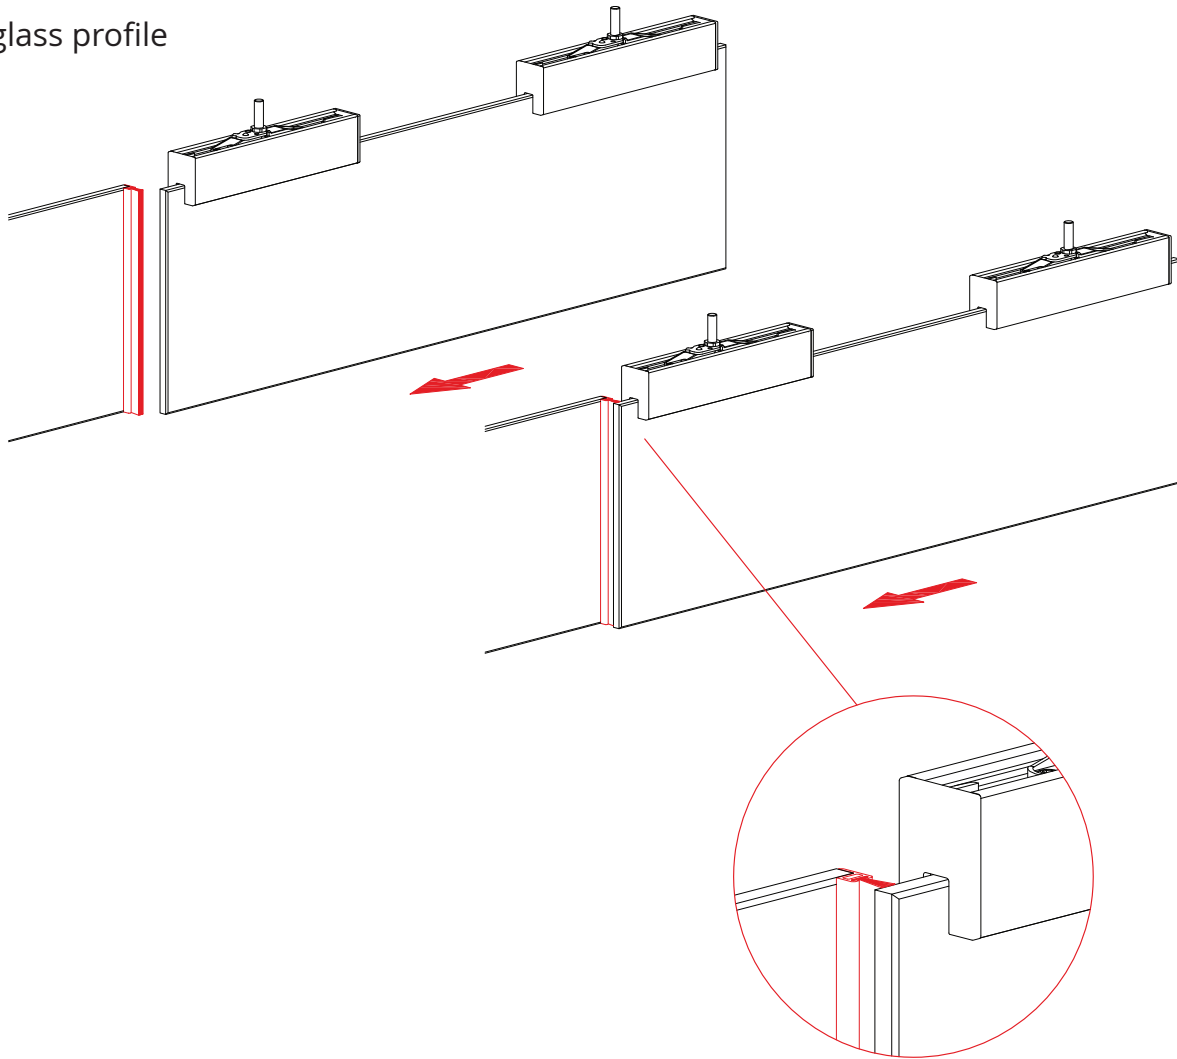

## Profiles & Lower Guides

for closures and glass doors

# Profiles

with gaskets for closures

Fixed glass profile

PROFILES				
				
ART. 2264	ART. 266	ART. 2262	ART. 2262	ART. 543

ANTI-DUST BRUSH				
				
ART. 543/7	ART. 543/9	ART. 543/11	ART. 543/13	ART. 543/15

Jamb glass profile

PROFILES	
	
ART. 2264	ART. 266

SIZE DESCRIPTION		
		
ART. 2264 / ART. 266		

Walled-glass profile

PROFILES					
ART. 2262	ART. 2263	ART. 2264	ART. 266	ART. 543	

ANTI-DUST BRUSH					
ART. 543/7	ART. 543/9	ART. 543/13	ART. 543/11	ART. 543/11	ART. 543/15

Adjustable lower guide

LOWER GUIDE

8/8.7 mm (5/16")  
10/10.7 mm (3/8")  
12/12.7 mm (1/2")

ART. 1488/CROMATO

Lower guide with rubber stopper

ART. 1489/8/10/12/CROMATO

LOWER GUIDE	
	<p>ART. 1489/8/CROMATO</p>
	<p>ART. 1489/10/CROMATO</p>
	<p>ART. 1489/12/CROMATO</p>