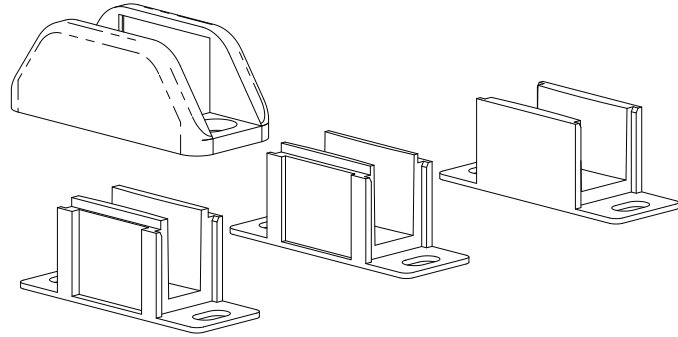

Jamb glass profile

PROFILES	
	
ART. 2264	ART. 266

SIZE DESCRIPTION		
		
ART. 2264 / ART. 266		

Walled-glass profile

PROFILES					
ART. 2262	ART. 2263	ART. 2264	ART. 266	ART. 543	

ANTI-DUST BRUSH					
ART. 543/7	ART. 543/9	ART. 543/13	ART. 543/11	ART. 543/11	ART. 543/15

# Lower Guides

for glass doors

ART. 1486/8/10/12/CROMATO

LOWER GUIDE			
8/8.7 mm (5/16")	ART. 1486/8/CROMATO		
LOWER GUIDE			
10/10.7 mm (3/8")	ART. 1486/10/CROMATO		
LOWER GUIDE			
12/12.7 mm (1/2")	ART. 1486/12/CROMATO		