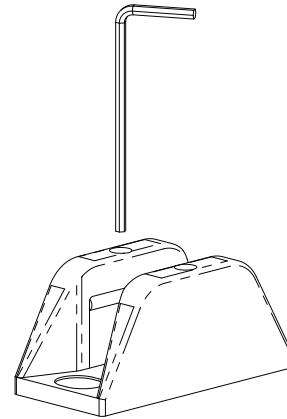

Jamb glass profile

PROFILES	
	
ART. 2264	ART. 266

SIZE DESCRIPTION		
		
ART. 2264 / ART. 266		

Walled-glass profile

PROFILES					
ART. 2262	ART. 2263	ART. 2264	ART. 266	ART. 543	

ANTI-DUST BRUSH					
ART. 543/7	ART. 543/9	ART. 543/13	ART. 543/11	ART. 543/11	ART. 543/15

# Lower Guides

for glass doors

ART. 1486/8/10/12/CROMATO

LOWER GUIDE			
8/8.7 mm (5/16")	ART. 1486/8/CROMATO		
LOWER GUIDE			
10/10.7 mm (3/8")	ART. 1486/10/CROMATO		
LOWER GUIDE			
12/12.7 mm (1/2")	ART. 1486/12/CROMATO		

Adjustable lower guide

LOWER GUIDE

8/8.7 mm (5/16")  
10/10.7 mm (3/8")  
12/12.7 mm (1/2")

ART. 1488/CROMATO

Lower guide with rubber stopper

ART. 1489/8/10/12/CROMATO

LOWER GUIDE	
	<p>ART. 1489/8/CROMATO</p>
	<p>ART. 1489/10/CROMATO</p>
	<p>ART. 1489/12/CROMATO</p>