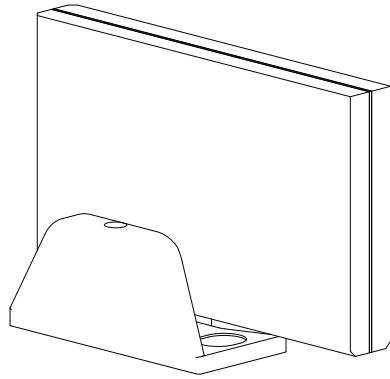

Adjustable lower guide

LOWER GUIDE