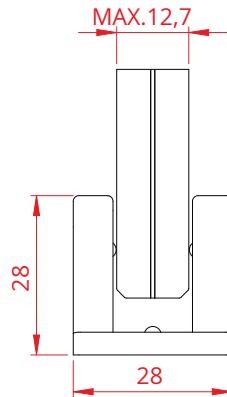

Jamb glass profile

PROFILES	
	
ART. 2264	ART. 266

SIZE DESCRIPTION		
		
ART. 2264 / ART. 266		

Walled-glass profile

PROFILES					
ART. 2262	ART. 2263	ART. 2264	ART. 266	ART. 543	

ANTI-DUST BRUSH					
ART. 543/7	ART. 543/9	ART. 543/13	ART. 543/11	ART. 543/11	ART. 543/15

# Lower Guides

for glass doors

ART. 1486/8/10/12/CROMATO

LOWER GUIDE			
8/8.7 mm (5/16")	ART. 1486/8/CROMATO		
LOWER GUIDE			
10/10.7 mm (3/8")	ART. 1486/10/CROMATO		
LOWER GUIDE			
12/12.7 mm (1/2")	ART. 1486/12/CROMATO		

Adjustable lower guide

LOWER GUIDE

8/8.7 mm (5/16")  
10/10.7 mm (3/8")  
12/12.7 mm (1/2")

ART. 1488/CROMATO

Lower guide with rubber stopper

ART. 1489/8/10/12/CROMATO

LOWER GUIDE	
	<p>ART. 1489/8/CROMATO</p>
	<p>ART. 1489/10/CROMATO</p>
	<p>ART. 1489/12/CROMATO</p>