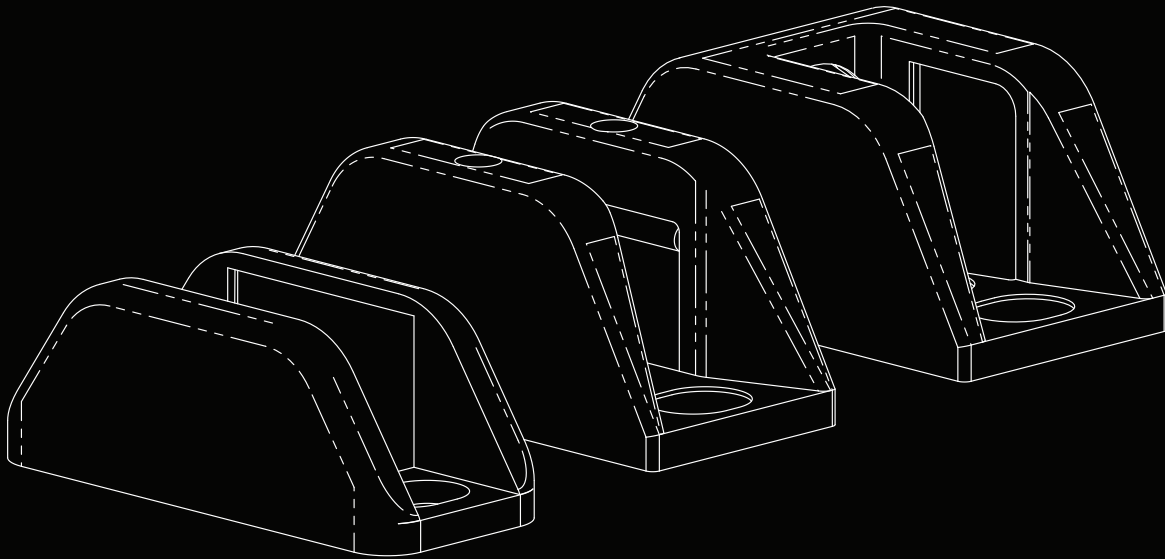

Jamb glass profile

PROFILES	
	
ART. 2264	ART. 266

SIZE DESCRIPTION		
		
ART. 2264 / ART. 266		

Walled-glass profile

PROFILES					
ART. 2262	ART. 2263	ART. 2264	ART. 266	ART. 543	

ANTI-DUST BRUSH					
ART. 543/7	ART. 543/9	ART. 543/13	ART. 543/11	ART. 543/11	ART. 543/15

# Lower Guides

for glass doors

ART. 1486/8/10/12/CROMATO

LOWER GUIDE			
8/8.7 mm (5/16")	ART. 1486/8/CROMATO		
LOWER GUIDE			
10/10.7 mm (3/8")	ART. 1486/10/CROMATO		
LOWER GUIDE			
12/12.7 mm (1/2")	ART. 1486/12/CROMATO		