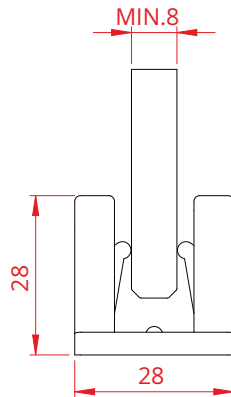

Jamb glass profile

PROFILES	
	
ART. 2264	ART. 266

SIZE DESCRIPTION		
		
ART. 2264 / ART. 266		

Walled-glass profile

PROFILES					
ART. 2262	ART. 2263	ART. 2264	ART. 266	ART. 543	

ANTI-DUST BRUSH					
ART. 543/7	ART. 543/9	ART. 543/13	ART. 543/11	ART. 543/11	ART. 543/15

# Lower Guides

for glass doors

ART. 1486/8/10/12/CROMATO

LOWER GUIDE			
8/8.7 mm (5/16")	ART. 1486/8/CROMATO		
LOWER GUIDE			
10/10.7 mm (3/8")	ART. 1486/10/CROMATO		
LOWER GUIDE			
12/12.7 mm (1/2")	ART. 1486/12/CROMATO		

Adjustable lower guide

LOWER GUIDE

8/8.7 mm (5/16")  
10/10.7 mm (3/8")  
12/12.7 mm (1/2")

ART. 1488/CROMATO

Lower guide with rubber stopper

ART. 1489/8/10/12/CROMATO

LOWER GUIDE	
	<p>ART. 1489/8/CROMATO</p>
	<p>ART. 1489/10/CROMATO</p>
	<p>ART. 1489/12/CROMATO</p>