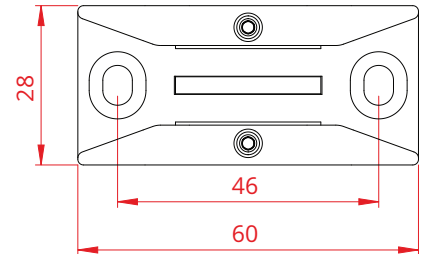

Jamb glass profile

PROFILES	
	
ART. 2264	ART. 266

SIZE DESCRIPTION		
		
ART. 2264 / ART. 266		

Walled-glass profile

PROFILES					
ART. 2262	ART. 2263	ART. 2264	ART. 266	ART. 543	

ANTI-DUST BRUSH					
ART. 543/7	ART. 543/9	ART. 543/13	ART. 543/11	ART. 543/11	ART. 543/15

# Lower Guides

for glass doors

ART. 1486/8/10/12/CROMATO

LOWER GUIDE			
8/8.7 mm (5/16")	ART. 1486/8/CROMATO		
LOWER GUIDE			
10/10.7 mm (3/8")	ART. 1486/10/CROMATO		
LOWER GUIDE			
12/12.7 mm (1/2")	ART. 1486/12/CROMATO		

Adjustable lower guide

LOWER GUIDE

8/8.7 mm (5/16")  
10/10.7 mm (3/8")  
12/12.7 mm (1/2")

ART. 1488/CROMATO

Lower guide with rubber stopper

ART. 1489/8/10/12/CROMATO

LOWER GUIDE	
	<p>ART. 1489/8/CROMATO</p>
	<p>ART. 1489/10/CROMATO</p>
	<p>ART. 1489/12/CROMATO</p>