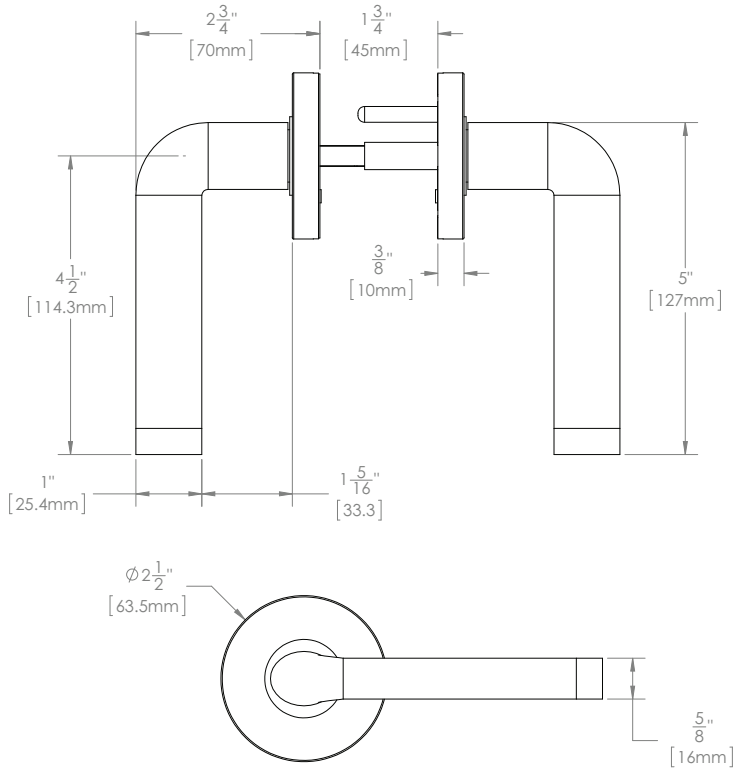

**LUGANO LO36**

Features:

- ▶ 28 degree latch retraction
- ▶ Heavy duty spring loaded reversible latch
- ▶ Concealed screw mounting
- ▶ All metal construction
- ▶ Fits all standard 2 1/8" hole prepped doors
- ▶ Premium quality finishing
- ▶ Available in 2 3/8" and 2 3/4" backset
- ▶ 20 minute fire rating available
- ▶ Can be used with 1 3/8" and 1 3/4" thick doors
- ▶ Lifetime mechanical and finish warranty

### LUGANO LEVERSET SPECIFICATIONS:

FUNCTION	BACKSET	SATIN CHROME/ POLISHED CHROME SC/PC
PASSAGE	2 3/8" BS	LO36R11-T100-SC/PC
PASSAGE	2 3/4" BS	LO36R11-T101-SC/PC