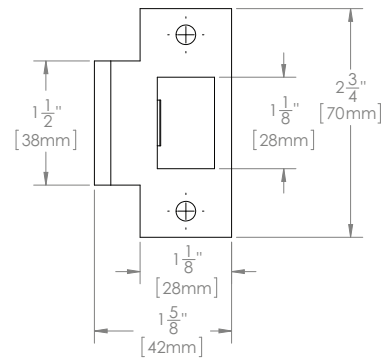

**LUGANO LO36**

Features:

- ▶ 28 degree latch retraction
- ▶ Heavy duty spring loaded reversible latch
- ▶ Concealed screw mounting
- ▶ All metal construction
- ▶ Fits all standard 2 1/8" hole prepped doors
- ▶ Premium quality finishing
- ▶ Available in 2 3/8" and 2 3/4" backset
- ▶ 20 minute fire rating available
- ▶ Can be used with 1 3/8" and 1 3/4" thick doors
- ▶ Lifetime mechanical and finish warranty

### LUGANO LEVERSET SPECIFICATIONS:

FUNCTION	BACKSET	SATIN CHROME/ POLISHED CHROME SC/PC
PASSAGE	2 3/8" BS	LO36R11-T100-SC/PC
PASSAGE	2 3/4" BS	LO36R11-T101-SC/PC