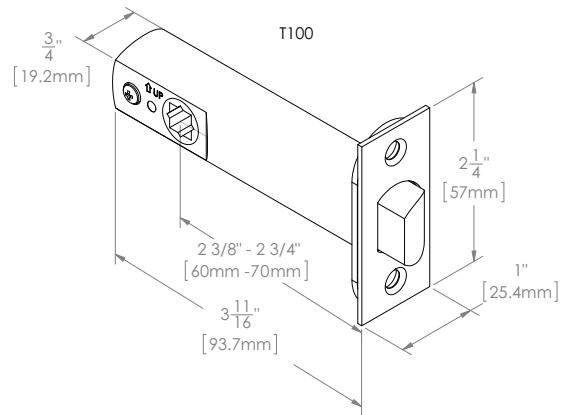

**LUGANO LO36**

Features:

- ▶ 28 degree latch retraction
- ▶ Heavy duty spring loaded reversible latch
- ▶ Concealed screw mounting
- ▶ All metal construction
- ▶ Fits all standard 2 1/8" hole prepped doors
- ▶ Premium quality finishing
- ▶ Available in 2 3/8" and 2 3/4" backset
- ▶ 20 minute fire rating available
- ▶ Can be used with 1 3/8" and 1 3/4" thick doors
- ▶ Lifetime mechanical and finish warranty

### LUGANO LEVERSET SPECIFICATIONS:

FUNCTION	BACKSET	SATIN CHROME/ POLISHED CHROME SC/PC
PASSAGE	2 3/8" BS	LO36R11-T100-SC/PC
PASSAGE	2 3/4" BS	LO36R11-T101-SC/PC