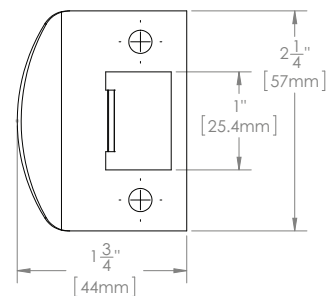

### LINZ LEVERSET SPECIFICATIONS:

FUNCTION	BACKSET	POLISHED CHROME PC	SATIN CHROME SC	SATIN NICKEL SN
PASSAGE	2 3/8" BS	LZ53R21-T300-PC	LZ53R21-T300-SC	LZ53R21-T300-SN
PASSAGE	2 3/4" BS	LZ53R21-T301-PC	LZ53R21-T301-SC	LZ53R21-T301-SN
PRIVACY	2 3/8" BS	LZ53R21-T340-PC	LZ53R21-T340-SC	LZ53R21-T340-SN
PRIVACY	2 3/4" BS	LZ53R21-T341-PC	LZ53R21-T341-SC	LZ53R21-T341-SN
DBLD		LZ53R21-D390-PC	LZ53R21-D390-SC	LZ53R21-D390-SN
SGLD		LZ53R21-D385-PC	LZ53R21-D385-SC	LZ53R21-D385-SN