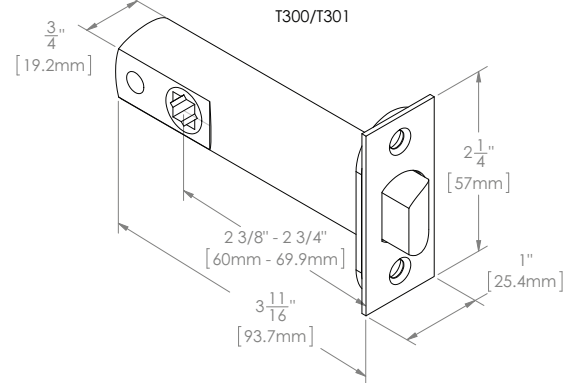

**LINZ LZ53**

Features:

- ▶ 45 degree latch retraction
- ▶ Heavy duty spring loaded reversible latch
- ▶ Push button auto release with privacy function
- ▶ Concealed screw mounting
- ▶ All metal construction
- ▶ Fits all standard 2 1/8" hole prepped doors
- ▶ Premium quality finishing
- ▶ Available in 2 3/8" and 2 3/4" backset
- ▶ 20 minute fire rating available
- ▶ Can be used with 1 3/8" and 1 3/4" thick doors
- ▶ Lifetime mechanical and finish warranty

### LINZ LEVERSET SPECIFICATIONS:

FUNCTION	BACKSET	POLISHED CHROME PC	SATIN CHROME SC	SATIN NICKEL SN
PASSAGE	2 3/8" BS	LZ53R21-T300-PC	LZ53R21-T300-SC	LZ53R21-T300-SN
PASSAGE	2 3/4" BS	LZ53R21-T301-PC	LZ53R21-T301-SC	LZ53R21-T301-SN
PRIVACY	2 3/8" BS	LZ53R21-T340-PC	LZ53R21-T340-SC	LZ53R21-T340-SN
PRIVACY	2 3/4" BS	LZ53R21-T341-PC	LZ53R21-T341-SC	LZ53R21-T341-SN
DBLD		LZ53R21-D390-PC	LZ53R21-D390-SC	LZ53R21-D390-SN
SGLD		LZ53R21-D385-PC	LZ53R21-D385-SC	LZ53R21-D385-SN