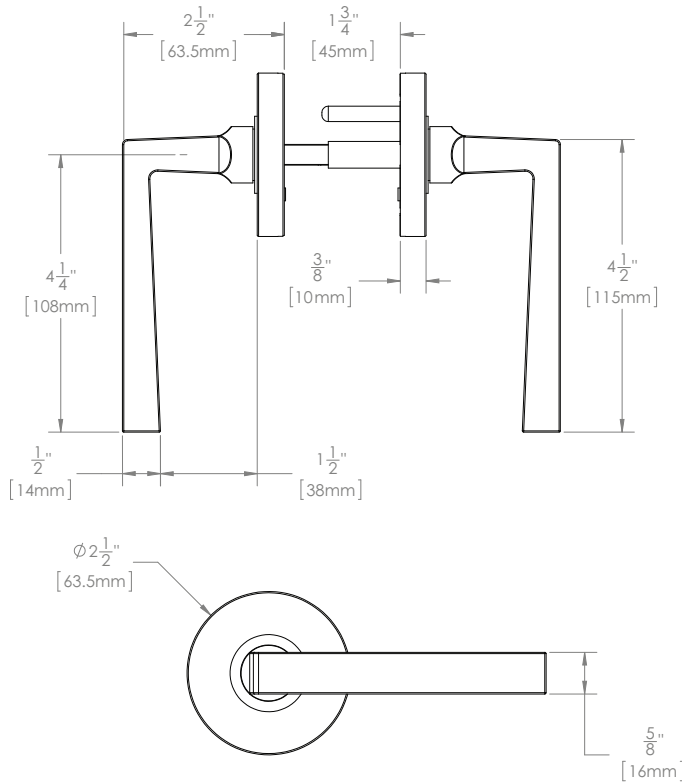

**LINZ LZ53**

Features:

- ▶ 45 degree latch retraction
- ▶ Heavy duty spring loaded reversible latch
- ▶ Push button auto release with privacy function
- ▶ Concealed screw mounting
- ▶ All metal construction
- ▶ Fits all standard 2 1/8" hole prepped doors
- ▶ Premium quality finishing
- ▶ Available in 2 3/8" and 2 3/4" backset
- ▶ 20 minute fire rating available
- ▶ Can be used with 1 3/8" and 1 3/4" thick doors
- ▶ Lifetime mechanical and finish warranty

### LINZ LEVERSET SPECIFICATIONS:

FUNCTION	BACKSET	POLISHED CHROME PC	SATIN CHROME SC	SATIN NICKEL SN
PASSAGE	2 3/8" BS	LZ53R21-T300-PC	LZ53R21-T300-SC	LZ53R21-T300-SN
PASSAGE	2 3/4" BS	LZ53R21-T301-PC	LZ53R21-T301-SC	LZ53R21-T301-SN
PRIVACY	2 3/8" BS	LZ53R21-T340-PC	LZ53R21-T340-SC	LZ53R21-T340-SN
PRIVACY	2 3/4" BS	LZ53R21-T341-PC	LZ53R21-T341-SC	LZ53R21-T341-SN
DBLD		LZ53R21-D390-PC	LZ53R21-D390-SC	LZ53R21-D390-SN
SGLD		LZ53R21-D385-PC	LZ53R21-D385-SC	LZ53R21-D385-SN