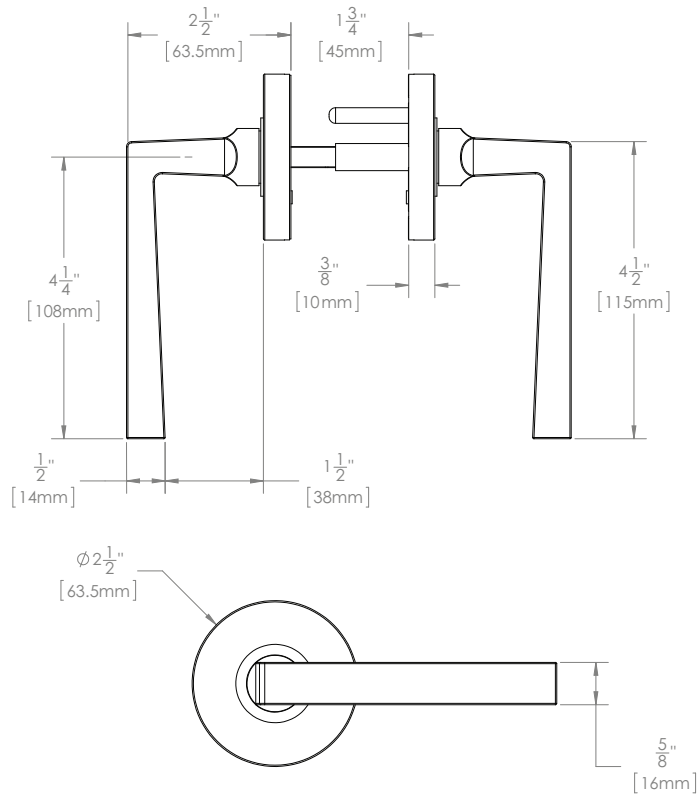

LINZ LZ53

Features:

- ▶ 28 degree latch retraction
- ▶ Heavy duty spring loaded reversible latch
- ▶ Concealed screw mounting
- ▶ All metal construction
- ▶ Fits all standard 2 1/8" hole prepped doors
- ▶ Premium quality finishing
- ▶ Available in 2 3/8" and 2 3/4" backset
- ▶ 20 minute fire rating available
- ▶ Can be used with 1 3/8" and 1 3/4" thick doors
- ▶ Lifetime mechanical and finish warranty

Finishes:

POLISHED CHROME
PC

SATIN CHROME
SC

SATIN NICKEL
SN

LINZ LZ53

LINZ LEVERSET SPECIFICATIONS:

FUNCTION	BACKSET	POLISHED CHROME PC	SATIN CHROME SC	SATIN NICKEL SN
PASSAGE	2 3/8" BS	LZ53R11-T100-PC	LZ53R11-T100-SC	LZ53R11-T100-SN
PASSAGE	2 3/4" BS	LZ53R11-T101-PC	LZ53R11-T101-SC	LZ53R11-T101-SN