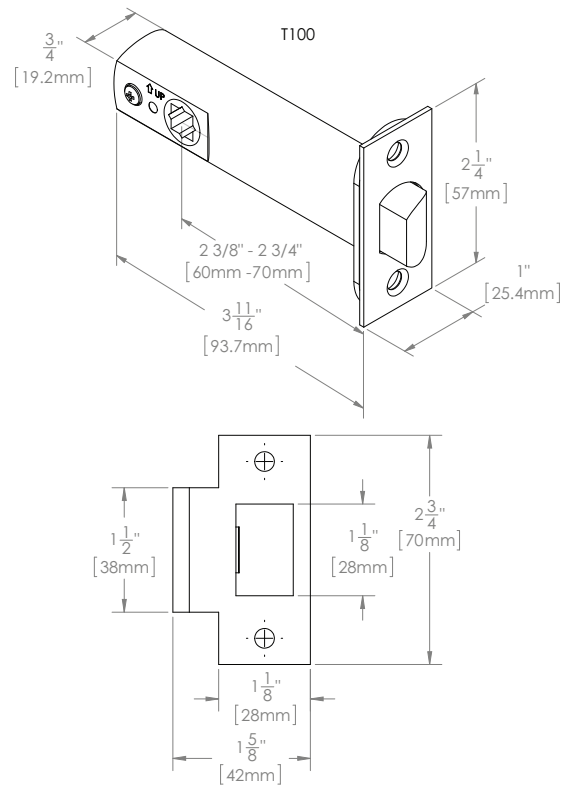

LINZ LZ53

Features:

- ▶ 28 degree latch retraction
- ▶ Heavy duty spring loaded reversible latch
- ▶ Concealed screw mounting
- ▶ All metal construction
- ▶ Fits all standard 2 1/8" hole prepped doors
- ▶ Premium quality finishing
- ▶ Available in 2 3/8" and 2 3/4" backset
- ▶ 20 minute fire rating available
- ▶ Can be used with 1 3/8" and 1 3/4" thick doors
- ▶ Lifetime mechanical and finish warranty

Finishes:

POLISHED CHROME
PC

SATIN CHROME
SC

SATIN NICKEL
SN

LINZ LZ53

LINZ LEVERSET SPECIFICATIONS:

FUNCTION	BACKSET	POLISHED CHROME PC	SATIN CHROME SC	SATIN NICKEL SN
PASSAGE	2 3/8" BS	LZ53R11-T100-PC	LZ53R11-T100-SC	LZ53R11-T100-SN
PASSAGE	2 3/4" BS	LZ53R11-T101-PC	LZ53R11-T101-SC	LZ53R11-T101-SN