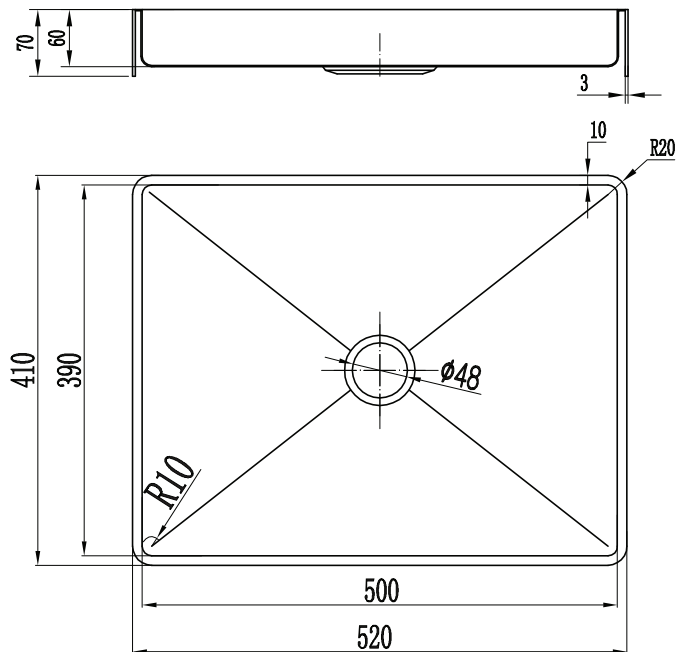

LCS-2016/2.5-R10-RW

Countertop Lavatory Sink

Product Features:

- Configuration: Single basin
  Set-up: Supplied w/ cutout template
- Construction: Handmade/Laser
  Welded
- Round waste

Dimensions:

- Outside Dimensions: 20"W x 16"D
- Bowl Dimensions: 19 3/4"W x 15 3/8"D
- Bowl Depth: 5"
- Radius: 10
- Thickness: 1.2mm

Finish:

- Copper

Other Finishes Available:

- Satin Stainless
- Gun Metal
- Light Gold

Material:

- 304 Stainless Steel

A1 995 National Building
Code, Section 3.7, and
CAN/CSA and OBC 3.7