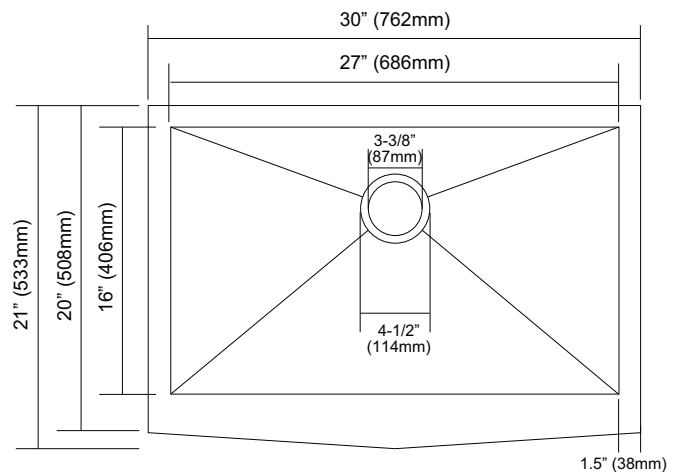

KHS3021F

Undermount Kitchen Sink
Single Oversized Sink

Product Features:

- ▶ Configuration: Large centred bowl.
Centre drain
- ▶ Set-up: Supplied w/ cutout template
- ▶ Construction: Laser welded formed

Dimensions:

- ▶ Outside Dimensions: 30"W x 21"D
- ▶ Bowl Dimensions: 27"W x 16"D
- ▶ Bowl Depth: 10"
- ▶ Thickness: 1.2MM

Finish:

- ▶ Matt Stainless

Material:

- ▶ 304 Stainless Steel

A1 995 National Building
Code, Section 3.7, and
CAN/CSA and OBC 3.7