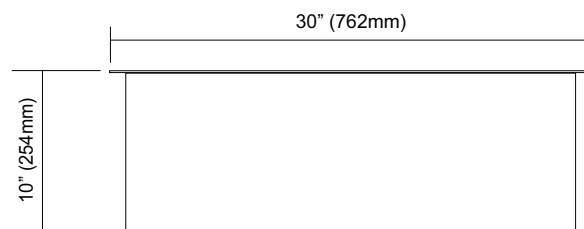

KHS3021F

Undermount Kitchen Sink
Single Oversized Sink

Product Features:

- ▶ Configuration: Large centred bowl.
Centre drain
- ▶ Set-up: Supplied w/ cutout template
- ▶ Construction: Laser welded formed

Dimensions:

- ▶ Outside Dimensions: 30"W x 21"D
- ▶ Bowl Dimensions: 27"W x 16"D
- ▶ Bowl Depth: 10"
- ▶ Thickness: 1.2MM

Finish:

- ▶ Matt Stainless

Material:

- ▶ 304 Stainless Steel

A1 995 National Building
Code, Section 3.7, and
CAN/CSA and OBC 3.7