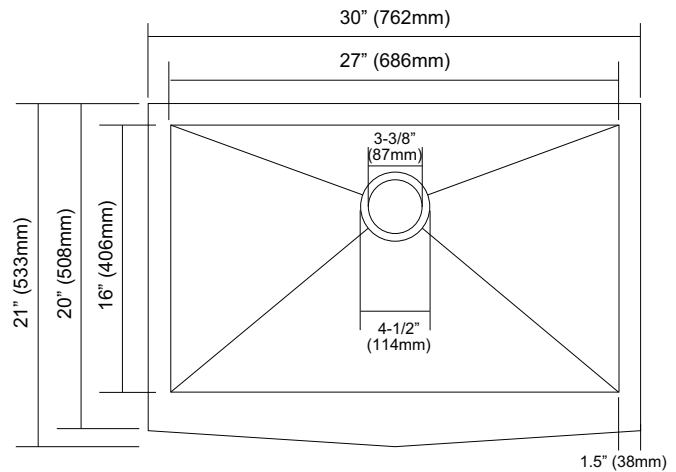

### KHS-3021F/10-R0-RW

Undermount Kitchen Sink  
Single Oversized Sink

Product Features:

- ▶ Configuration: Large centred bowl.  
Centre drain
- ▶ Set-up: Supplied w/ cutout template
- ▶ Construction: Handmade/  
Laser Welded

Dimensions:

- ▶ Outside Dimensions: 30"W x 21"D
- ▶ Bowl Dimensions: 27"W x 16"D
- ▶ Bowl Depth: 10"
- ▶ Thickness: 1.2mm

Finish:

- ▶ Matt Stainless

Material:

- ▶ 304 Stainless Steel

A1 995 National Building  
Code, Section 3.7, and  
CAN/CSA and OBC 3.7