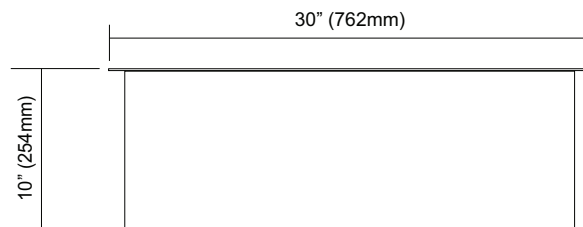

### KHS-3021F/10-R0-RW

Undermount Kitchen Sink  
Single Oversized Sink

Product Features:

- ▶ Configuration: Large centred bowl.  
Centre drain
- ▶ Set-up: Supplied w/ cutout template
- ▶ Construction: Handmade/  
Laser Welded

Dimensions:

- ▶ Outside Dimensions: 30"W x 21"D
- ▶ Bowl Dimensions: 27"W x 16"D
- ▶ Bowl Depth: 10"
- ▶ Thickness: 1.2mm

Finish:

- ▶ Matt Stainless

Material:

- ▶ 304 Stainless Steel

A1 995 National Building  
Code, Section 3.7, and  
CAN/CSA and OBC 3.7