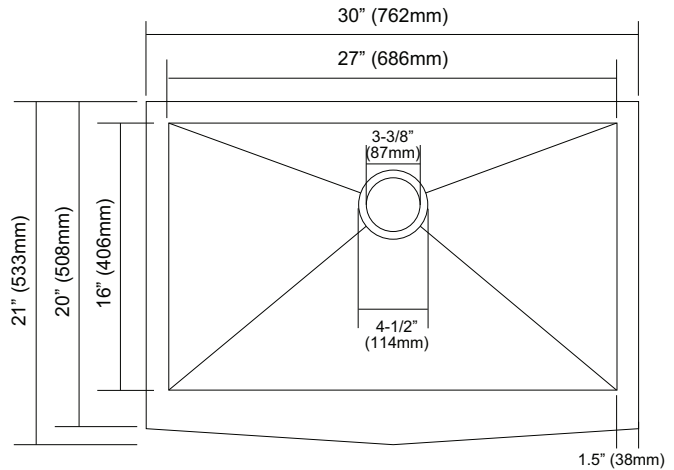

**KHS-3021F/10-R0-RW**

Undermount Kitchen Sink  
Single Oversized Sink

Product Features:

- ▶ Configuration: Large centred bowl.  
Centre drain
- ▶ Set-up: Supplied w/ cutout template
- ▶ Construction: Laser welded formed

Dimensions:

- ▶ Outside Dimensions: 30"W x 21"D
- ▶ Bowl Dimensions: 27"W x 16"D
- ▶ Bowl Depth: 10"
- ▶ Thickness: 1.2MM

Finish:

- ▶ Matt Stainless

Material:

- ▶ 304 Stainless Steel

A1 995 National Building Code, Section 3.7, and CAN/CSA and OBC 3.7