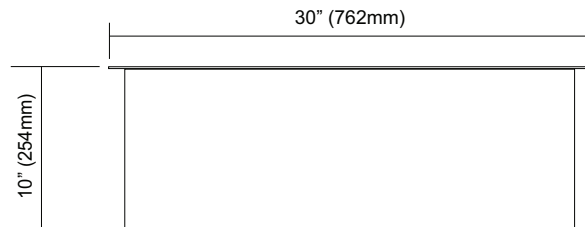

**KHS-3021F/10-R0-RW**

Undermount Kitchen Sink  
Single Oversized Sink

Product Features:

- ▶ Configuration: Large centred bowl.  
Centre drain
- ▶ Set-up: Supplied w/ cutout template
- ▶ Construction: Laser welded formed

Dimensions:

- ▶ Outside Dimensions: 30"W x 21"D
- ▶ Bowl Dimensions: 27"W x 16"D
- ▶ Bowl Depth: 10"
- ▶ Thickness: 1.2MM

Finish:

- ▶ Matt Stainless

Material:

- ▶ 304 Stainless Steel

A1 995 National Building Code, Section 3.7, and CAN/CSA and OBC 3.7