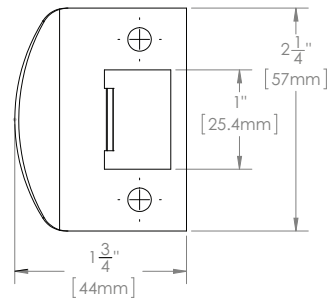

Finishes:

POLISHED CHROME
PC

SATIN CHROME
SC

SATIN NICKEL
SN

GENEVA GA44

GENEVA LEVERSET SPECIFICATIONS:

| FUNCTION | BACKSET | POLISHED CHROME PC | SATIN CHROME SC | SATIN NICKEL SN |
|----------|-----------|-----------------------|--------------------|--------------------|
| PASSAGE | 2 3/8" BS | GA44R20-T300-PC | GA44R20-T300-SC | GA44R20-T300-SN |
| PASSAGE | 2 3/4" BS | GA44R20-T301-PC | GA44R20-T301-SC | GA44R20-T301-SN |
| PRIVACY | 2 3/8" BS | GA44R20-T340-PC | GA44R20-T340-SC | GA44R20-T340-SN |
| PRIVACY | 2 3/4" BS | GA44R20-T341-PC | GA44R20-T341-SC | GA44R20-T341-SN |
| DBLD | | GA44R20-D390-PC | GA44R20-D390-SC | GA44R20-D390-SN |
| SGLD | | GA44R20-D385-PC | GA44R20-D385-SC | GA44R20-D385-SN |