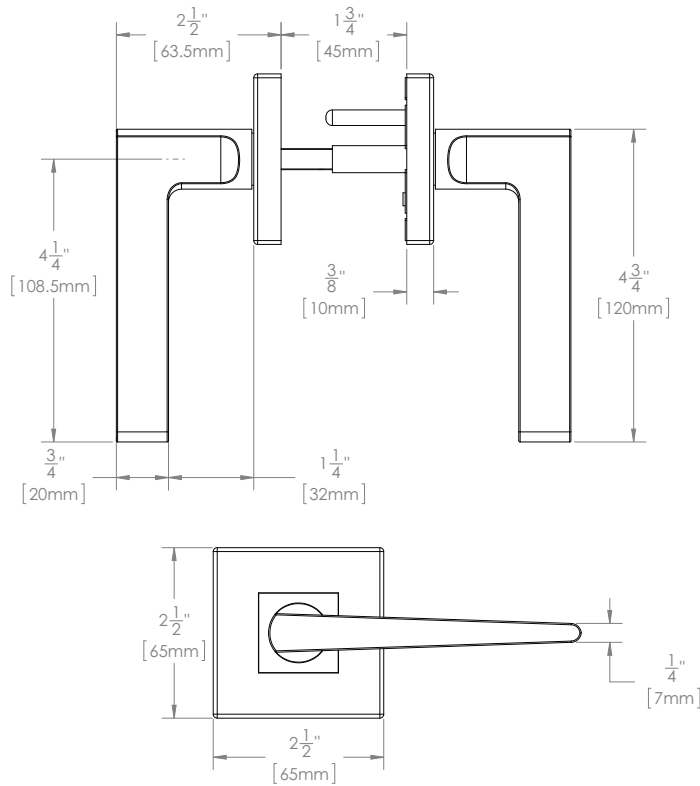

GENEVA GA44

Features:

- ▶ 45 degree latch retraction
- ▶ Heavy duty spring loaded reversible latch
- ▶ Push button auto release with privacy function
- ▶ Concealed screw mounting
- ▶ All metal construction
- ▶ Fits all standard 2 1/8" hole prepped doors
- ▶ Premium quality finishing
- ▶ Available in 2 3/8" and 2 3/4" backset
- ▶ 20 minute fire rating available
- ▶ Can be used with 1 3/8" and 1 3/4" thick doors
- ▶ Lifetime mechanical and finish warranty

Finishes:

POLISHED CHROME
PC

SATIN CHROME
SC

SATIN NICKEL
SN

GENEVA GA44

GENEVA LEVERSET SPECIFICATIONS:

| FUNCTION | BACKSET | POLISHED CHROME PC | SATIN CHROME SC | SATIN NICKEL SN |
|----------|-----------|-----------------------|--------------------|--------------------|
| PASSAGE | 2 3/8" BS | GA44R20-T300-PC | GA44R20-T300-SC | GA44R20-T300-SN |
| PASSAGE | 2 3/4" BS | GA44R20-T301-PC | GA44R20-T301-SC | GA44R20-T301-SN |
| PRIVACY | 2 3/8" BS | GA44R20-T340-PC | GA44R20-T340-SC | GA44R20-T340-SN |
| PRIVACY | 2 3/4" BS | GA44R20-T341-PC | GA44R20-T341-SC | GA44R20-T341-SN |
| DBLD | | GA44R20-D390-PC | GA44R20-D390-SC | GA44R20-D390-SN |
| SGLD | | GA44R20-D385-PC | GA44R20-D385-SC | GA44R20-D385-SN |