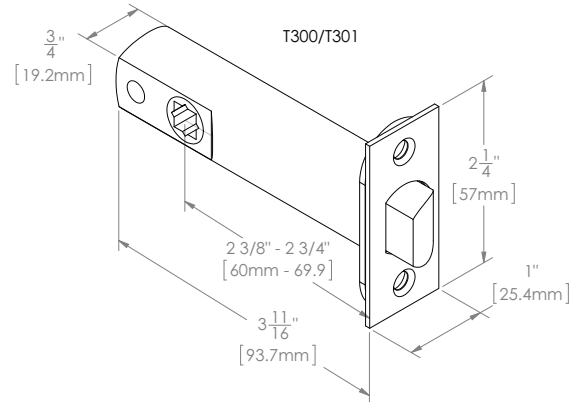

GENEVA GA44

Features:

- ▶ 45 degree latch retraction
- ▶ Heavy duty spring loaded reversible latch
- ▶ Push button auto release with privacy function
- ▶ Concealed screw mounting
- ▶ All metal construction
- ▶ Fits all standard 2 1/8" hole prepped doors
- ▶ Premium quality finishing
- ▶ Available in 2 3/8" and 2 3/4" backset
- ▶ 20 minute fire rating available
- ▶ Can be used with 1 3/8" and 1 3/4" thick doors
- ▶ Lifetime mechanical and finish warranty

Finishes:

POLISHED CHROME
PC

SATIN CHROME
SC

SATIN NICKEL
SN

GENEVA GA44

GENEVA LEVERSET SPECIFICATIONS:

| FUNCTION | BACKSET | POLISHED CHROME PC | SATIN CHROME SC | SATIN NICKEL SN |
|----------|-----------|-----------------------|--------------------|--------------------|
| PASSAGE | 2 3/8" BS | GA44R20-T300-PC | GA44R20-T300-SC | GA44R20-T300-SN |
| PASSAGE | 2 3/4" BS | GA44R20-T301-PC | GA44R20-T301-SC | GA44R20-T301-SN |
| PRIVACY | 2 3/8" BS | GA44R20-T340-PC | GA44R20-T340-SC | GA44R20-T340-SN |
| PRIVACY | 2 3/4" BS | GA44R20-T341-PC | GA44R20-T341-SC | GA44R20-T341-SN |
| DBLD | | GA44R20-D390-PC | GA44R20-D390-SC | GA44R20-D390-SN |
| SGLD | | GA44R20-D385-PC | GA44R20-D385-SC | GA44R20-D385-SN |