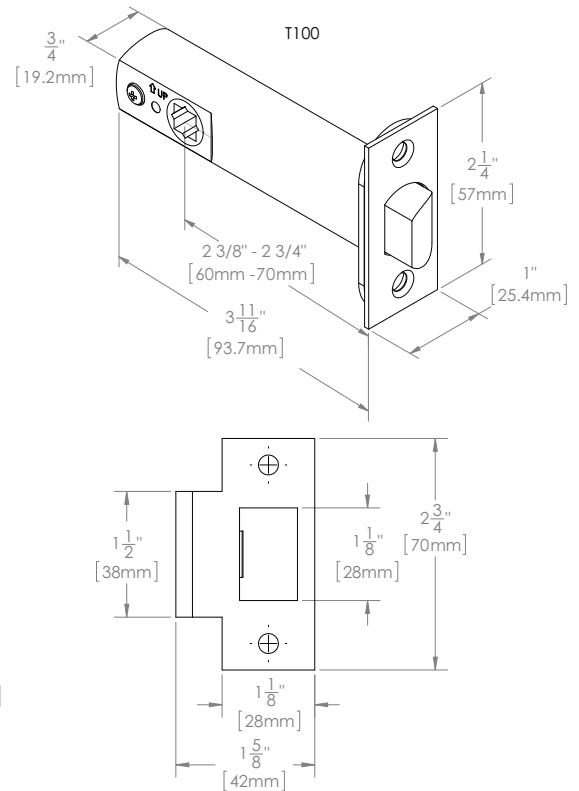

**GENEVA GA44**

Features:

- ▶ 28 degree latch retraction
- ▶ Heavy duty spring loaded reversible latch
- ▶ Concealed screw mounting
- ▶ All metal construction
- ▶ Fits all standard 2 1/8" hole prepped doors
- ▶ Premium quality finishing
- ▶ Available in 2 3/8" and 2 3/4" backset
- ▶ 20 minute fire rating available
- ▶ Can be used with 1 3/8" and 1 3/4" thick doors
- ▶ Lifetime mechanical and finish warranty

### GENEVA LEVERSET SPECIFICATIONS:

FUNCTION	BACKSET	POLISHED CHROME PC	SATIN CHROME SC	SATIN NICKEL SN
PASSAGE	2 3/8" BS	GA44R10-T100-PC	GA44R10-T100-SC	GA44R10-T100-SN
PASSAGE	2 3/4" BS	GA44R10-T101-PC	GA44R10-T101-SC	GA44R10-T101-SN