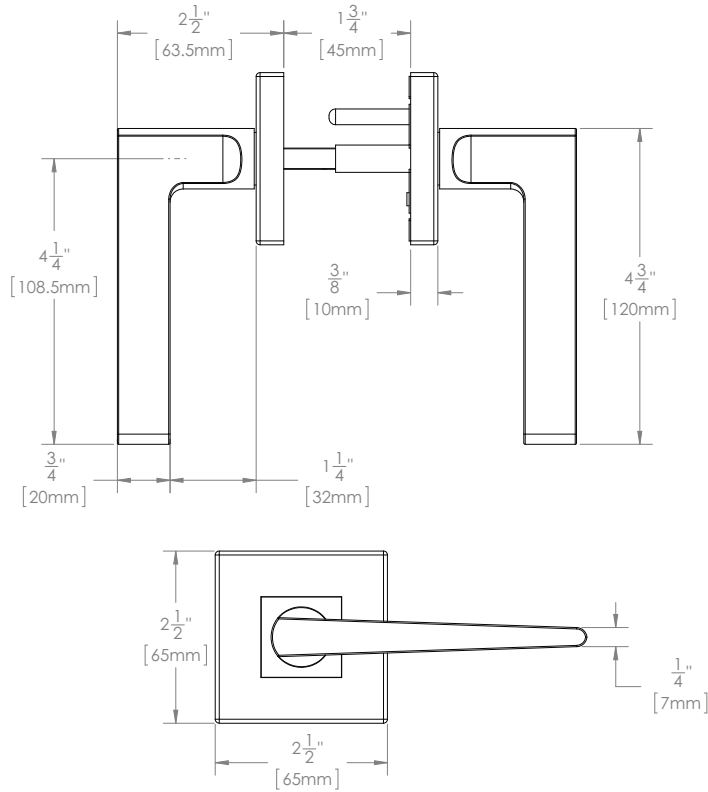

**GENEVA GA44**

Features:

- ▶ 28 degree latch retraction
- ▶ Heavy duty spring loaded reversible latch
- ▶ Concealed screw mounting
- ▶ All metal construction
- ▶ Fits all standard 2 1/8" hole prepped doors
- ▶ Premium quality finishing
- ▶ Available in 2 3/8" and 2 3/4" backset
- ▶ 20 minute fire rating available
- ▶ Can be used with 1 3/8" and 1 3/4" thick doors
- ▶ Lifetime mechanical and finish warranty

## GENEVA GA44

### GENEVA LEVERSET SPECIFICATIONS:

FUNCTION	BACKSET	POLISHED CHROME PC	SATIN CHROME SC	SATIN NICKEL SN
PASSAGE	2 3/8" BS	GA44R10-T100-PC	GA44R10-T100-SC	GA44R10-T100-SN
PASSAGE	2 3/4" BS	GA44R10-T101-PC	GA44R10-T101-SC	GA44R10-T101-SN