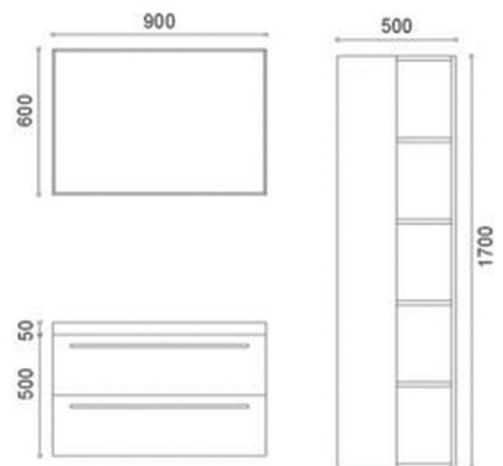

R900/3

Available Parts:

R900/3-1	BASIN	(W900 x H140 x D480)
R900/3-2	CABINET	(W894 x H500 x D476)
R900/3-3	MIRROR	(W900 x H600 x D20)
R900/3-4	STORAGE	(W500 x H1700 x D300)

Available Finishes:

P. White	Wenge	Walnut	L. Oak
P. Grey	B. Wood	L. Walnut	S. Oak
P. Black	S. Grey	G. Walnut	G. Oak
Oak	Alamo Oak	Oak I	Oak II

R900/3