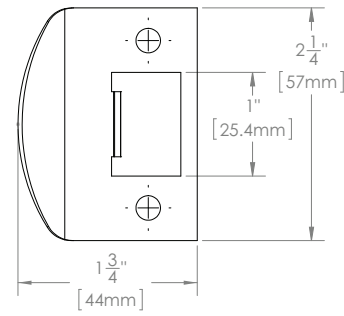

Finishes:

POLISHED CHROME
PC

SATIN CHROME
SC

SATIN NICKEL
SN

BONN BN48

BONN LEVERSET SPECIFICATIONS:

FUNCTION	BACKSET	POLISHED CHROME PC	SATIN CHROME SC	SATIN NICKEL SN
PASSAGE	2 3/8" BS	BN48R20-T300-PC	BN48R20-T300-SC	BN48R20-T300-SN
PASSAGE	2 3/4" BS	BN48R20-T301-PC	BN48R20-T301-SC	BN48R20-T301-SN
PRIVACY	2 3/8" BS	BN48R20-T340-PC	BN48R20-T340-SC	BN48R20-T340-SN
PRIVACY	2 3/4" BS	BN48R20-T341-PC	BN48R20-T341-SC	BN48R20-T341-SN
DBLD		BN48R20-D390-PC	BN48R20-D390-SC	BN48R20-D390-SN
SGLD		BN48R20-D385-PC	BN48R20-D385-SC	BN48R20-D385-SN