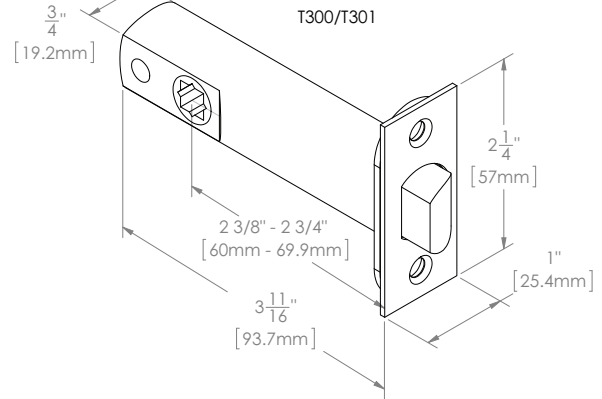

Finishes:

POLISHED CHROME
PC

SATIN CHROME
SC

SATIN NICKEL
SN

BONN BN48

BONN LEVERSET SPECIFICATIONS:

FUNCTION	BACKSET	POLISHED CHROME PC	SATIN CHROME SC	SATIN NICKEL SN
PASSAGE	2 3/8" BS	BN48R20-T300-PC	BN48R20-T300-SC	BN48R20-T300-SN
PASSAGE	2 3/4" BS	BN48R20-T301-PC	BN48R20-T301-SC	BN48R20-T301-SN
PRIVACY	2 3/8" BS	BN48R20-T340-PC	BN48R20-T340-SC	BN48R20-T340-SN
PRIVACY	2 3/4" BS	BN48R20-T341-PC	BN48R20-T341-SC	BN48R20-T341-SN
DBLD		BN48R20-D390-PC	BN48R20-D390-SC	BN48R20-D390-SN
SGLD		BN48R20-D385-PC	BN48R20-D385-SC	BN48R20-D385-SN