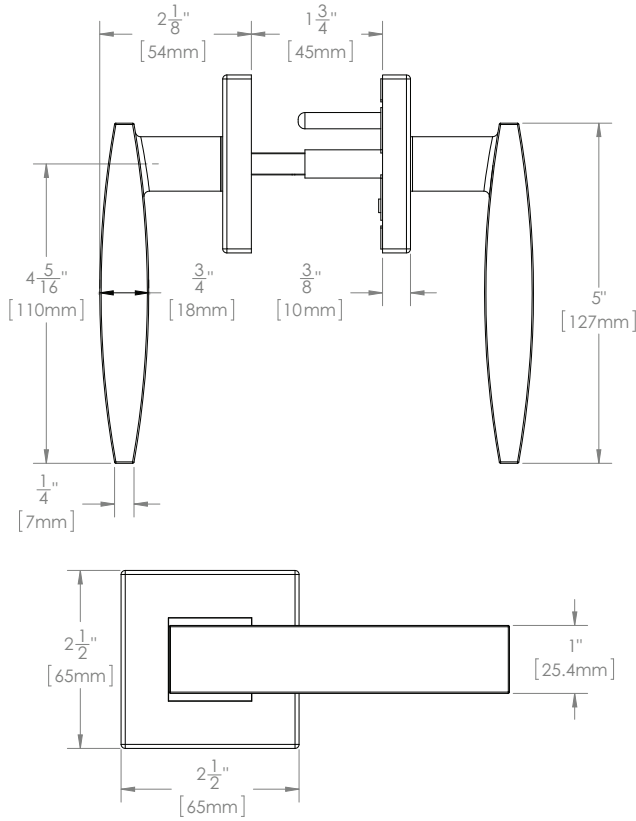

Finishes:

POLISHED CHROME
PC

SATIN CHROME
SC

SATIN NICKEL
SN

BONN BN48

BONN LEVERSET SPECIFICATIONS:

FUNCTION	BACKSET	POLISHED CHROME PC	SATIN CHROME SC	SATIN NICKEL SN
PASSAGE	2 3/8" BS	BN48R20-T300-PC	BN48R20-T300-SC	BN48R20-T300-SN
PASSAGE	2 3/4" BS	BN48R20-T301-PC	BN48R20-T301-SC	BN48R20-T301-SN
PRIVACY	2 3/8" BS	BN48R20-T340-PC	BN48R20-T340-SC	BN48R20-T340-SN
PRIVACY	2 3/4" BS	BN48R20-T341-PC	BN48R20-T341-SC	BN48R20-T341-SN
DBLD		BN48R20-D390-PC	BN48R20-D390-SC	BN48R20-D390-SN
SGLD		BN48R20-D385-PC	BN48R20-D385-SC	BN48R20-D385-SN