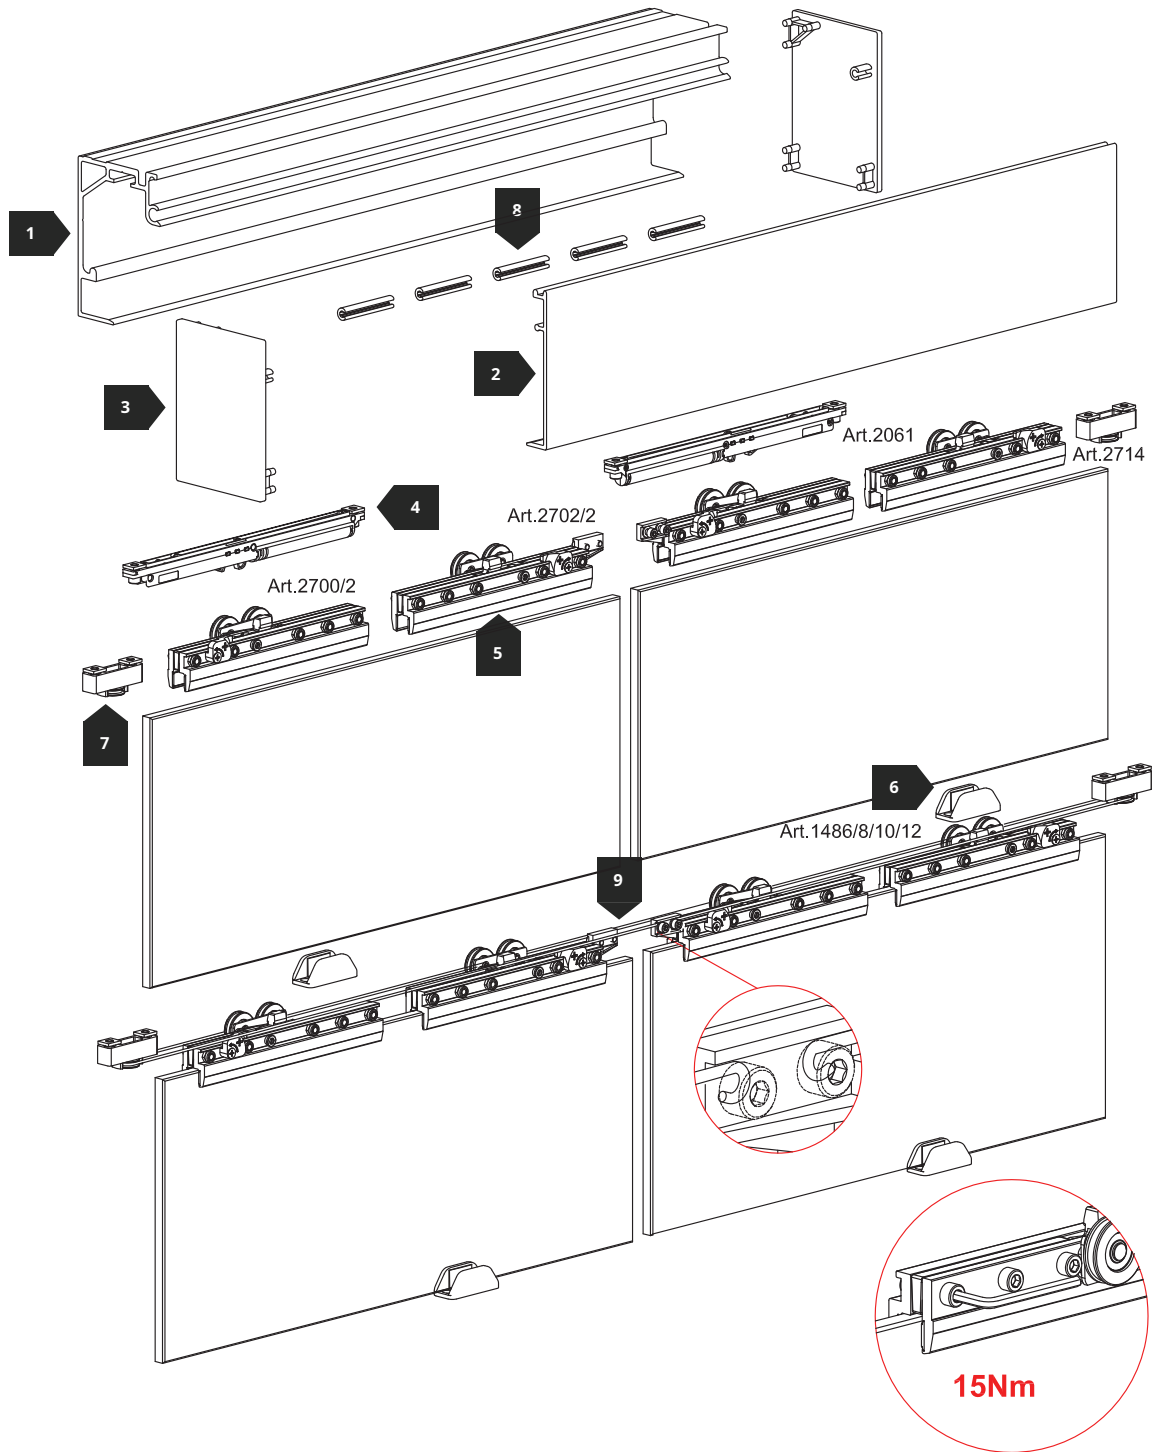

#	Barcode		KG	
7	2700		50	
			80	
9	1486/8		50/80	For glass 8-8.7 mm (5/16")
	1486/10		50/80	For glass 10-10.7 mm (3/8")
	1486/12		50/80	For glass 12-12.7 mm (1/2")
	1488		50/80	For glass 8-8.7 mm (5/16")
	1489/8		50/80	For glass 8-8.7 mm (5/16")
	1489/10		50/80	For glass 10-10.7 mm (3/8")
	1486/12		50/80	For glass 12-12.7 mm (1/2")
10	2740		50/80	For glass 8 mm 10mm 12mm
11	1776		50/80	For glass 8 mm 10mm 12mm
12	1774		50/80	For glass 8 mm 10mm 12mm
13	328		50/80	For glass 8-8.7 mm (5/16")
	326		50/80	For glass 10-10.7 mm (3/8")
	324		50/80	For glass 12-12.7 mm (1/2")

**2700/2119/A - 50 Kg.**

**KIT**

**2700/2/2061/A - 80 Kg.**

**KIT**

**TRACKS**

ART. 2710      ART. 2720      ART. 2730

**ACCESSORIES**

ART. 1774      ART. 1776      ART. 2740      ART. 328 (8/8,7 mm - 5/16")      ART. 326 (10/10,7 mm - 3/8")      ART. 324 (12/12,7 mm - 1/2")

**SIZE DESCRIPTION**

EASY TO MOUNT

8 mm ÷ 12.7 mm      Simultaneous Opening

#	Barcode		KG	
1	2710		50/80	
	2720		50/80	
2	2730		50/80	
3	2716		50/80	
	2718		50/80	
4	2119		50	
5	2061		80	
6	1222		50/80	
7	1707		50/80	For glass 8-8.7 mm (5/16")
	1704		50/80	For glass 10-10.7 mm (3/8")
	1705		50/80	For glass 12-12.7 mm (1/2")

### SIZE DESCRIPTION

EASY TO MOUNT