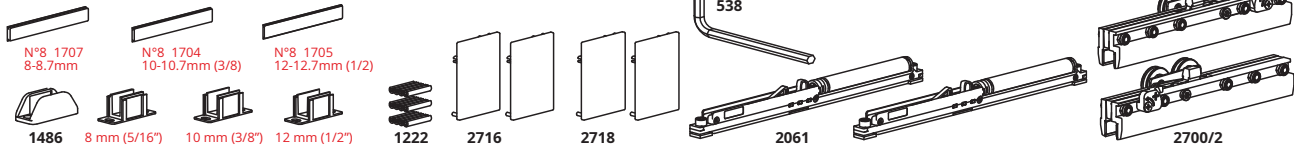

## 6400 Solo Vetro

Concealed sliding elements built into the aluminium sliding profiles

8 mm ÷ 12.7 mm Kit for # 1 door.

#	Barcode		KG	
1	2710		50/80	
			50/80	
2	2730		50/80	
3	2716		50/80	
			50/80	
4	2119		50	
5	2061		80	
6	1222		50/80	
7	1707		50/80	
			50/80	

#	Barcode		KG	
7	2700		50	
			80	
9	1486/8		50/80	For glass 8-8.7 mm (5/16")
	1486/10		50/80	For glass 10-10.7 mm (3/8")
	1486/12		50/80	For glass 12-12.7 mm (1/2")
	1488		50/80	For glass 8-8.7 mm (5/16")
	1489/8		50/80	For glass 8-8.7 mm (5/16")
	1489/10		50/80	For glass 10-10.7 mm (3/8")
	1486/12		50/80	For glass 12-12.7 mm (1/2")
10	2740		50/80	For glass 8 mm 10mm 12mm
11	1776		50/80	For glass 8 mm 10mm 12mm
12	1774		50/80	For glass 8 mm 10mm 12mm
13	328		50/80	For glass 8-8.7 mm (5/16")
	326		50/80	For glass 10-10.7 mm (3/8")
	324		50/80	For glass 12-12.7 mm (1/2")

**2700/2119/A - 50 Kg.**

**KIT**

**2700/2/2061/A - 80 Kg.**

**KIT**

**TRACKS**

ART. 2710      ART. 2720      ART. 2730

**ACCESSORIES**

ART. 1774      ART. 1776      ART. 2740      ART. 328 (8/8,7 mm - 5/16")      ART. 326 (10/10,7 mm - 3/8")      ART. 324 (12/12,7 mm - 1/2")

**SIZE DESCRIPTION**

EASY TO MOUNT

8 mm ÷ 12.7 mm      Simultaneous Opening

#	Barcode		KG	
1	2710		50/80	
	2720		50/80	
2	2730		50/80	
3	2716		50/80	
	2718		50/80	
4	2119		50	
5	2061		80	
6	1222		50/80	
7	1707		50/80	For glass 8-8.7 mm (5/16")
	1704		50/80	For glass 10-10.7 mm (3/8")
	1705		50/80	For glass 12-12.7 mm (1/2")