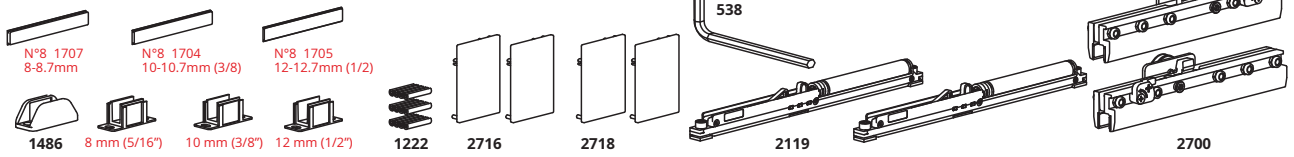

2700/2119/A - 50 Kg.

KIT