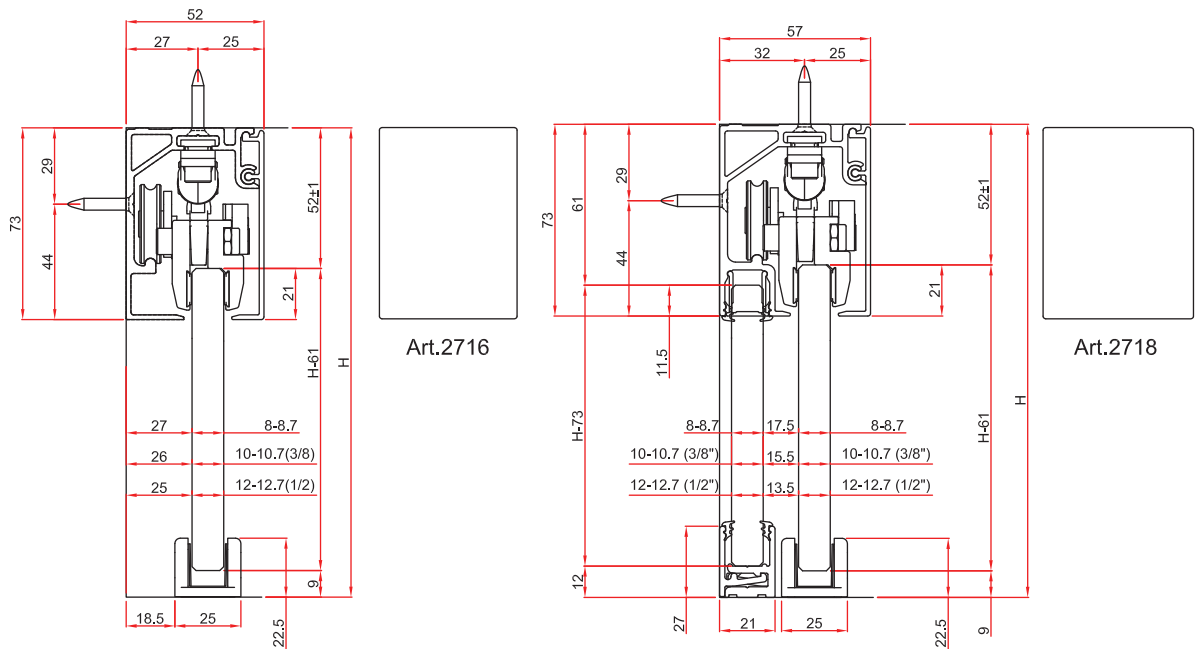

#	Barcode		KG	
7	2700		50	
			80	
9	1486/8		50/80	For glass 8-8.7 mm (5/16")
	1486/10		50/80	For glass 10-10.7 mm (3/8")
	1486/12		50/80	For glass 12-12.7 mm (1/2")
	1488		50/80	For glass 8-8.7 mm (5/16")
	1489/8		50/80	For glass 8-8.7 mm (5/16")
	1489/10		50/80	For glass 10-10.7 mm (3/8")
	1486/12		50/80	For glass 12-12.7 mm (1/2")
10	2740		50/80	For glass 8 mm 10mm 12mm
11	1776		50/80	For glass 8 mm 10mm 12mm
12	1774		50/80	For glass 8 mm 10mm 12mm
13	328		50/80	For glass 8-8.7 mm (5/16")
	326		50/80	For glass 10-10.7 mm (3/8")
	324		50/80	For glass 12-12.7 mm (1/2")

**2700/2119/A - 50 Kg.**

**KIT**

**2700/2/2061/A - 80 Kg.**

**KIT**

**TRACKS**

ART. 2710      ART. 2720      ART. 2730

**ACCESSORIES**

ART. 1774      ART. 1776      ART. 2740      ART. 328 (8/8,7 mm - 5/16")      ART. 326 (10/10,7 mm - 3/8")      ART. 324 (12/12,7 mm - 1/2")

**SIZE DESCRIPTION**

EASY TO MOUNT

8 mm ÷ 12.7 mm      Simultaneous Opening

#	Barcode		KG	
1	2710		50/80	
	2720		50/80	
2	2730		50/80	
3	2716		50/80	
	2718		50/80	
4	2119		50	
5	2061		80	
6	1222		50/80	
7	1707		50/80	For glass 8-8.7 mm (5/16")
	1704		50/80	For glass 10-10.7 mm (3/8")
	1705		50/80	For glass 12-12.7 mm (1/2")

### ACCESSORIES

ART. 2710	ART. 2720	ART. 2730	ART. 1774	ART. 1776	ART. 2740
			ART. 328 (8/8,7 mm - 5/16")	ART. 326 (10/10,7 mm - 3/8")	ART. 324 (12/12,7 mm - 1/2")