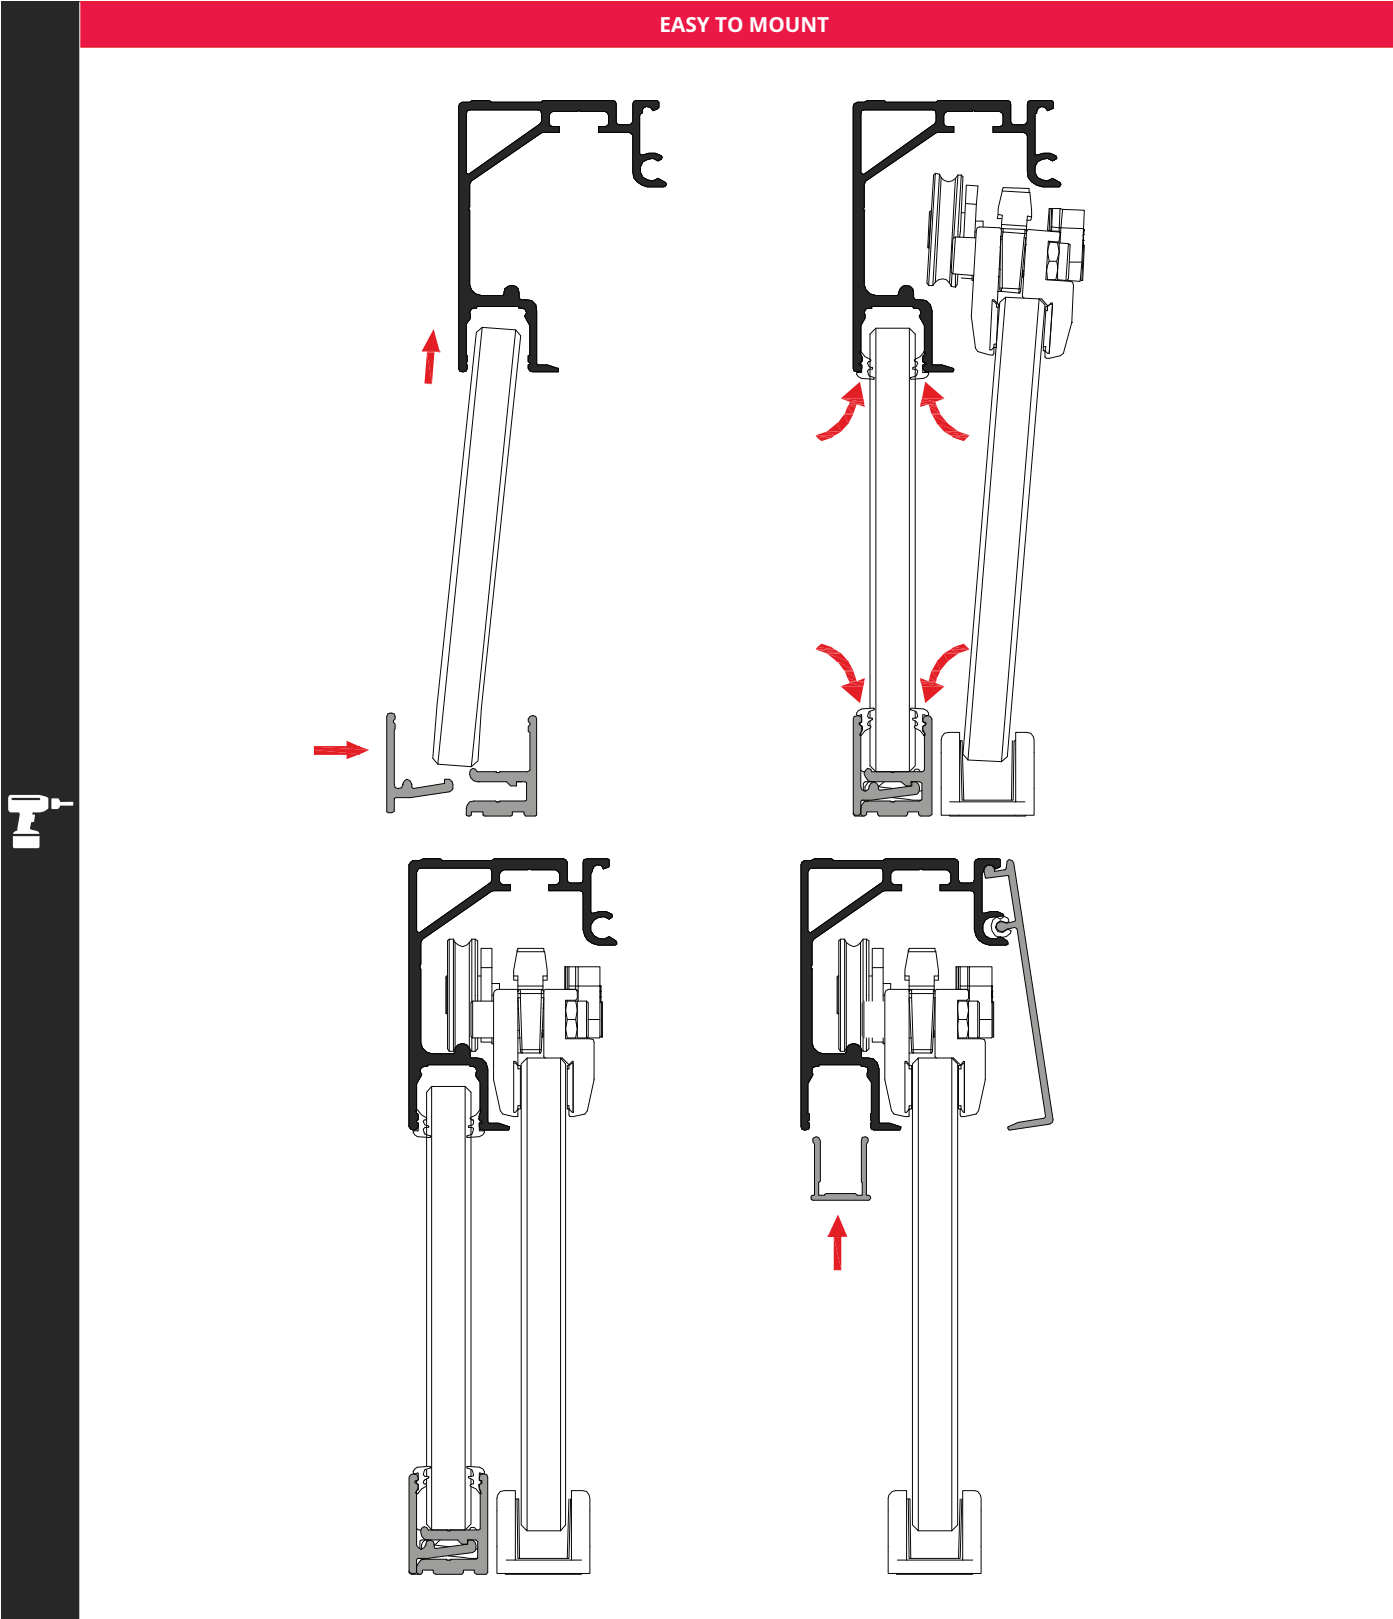

#	Barcode		KG	
7	2700		50	
			80	
9	1486/8		50/80	For glass 8-8.7 mm (5/16")
	1486/10		50/80	For glass 10-10.7 mm (3/8")
	1486/12		50/80	For glass 12-12.7 mm (1/2")
	1488		50/80	For glass 8-8.7 mm (5/16")
	1489/8		50/80	For glass 8-8.7 mm (5/16")
	1489/10		50/80	For glass 10-10.7 mm (3/8")
	1486/12		50/80	For glass 12-12.7 mm (1/2")
10	2740		50/80	For glass 8 mm 10mm 12mm
11	1776		50/80	For glass 8 mm 10mm 12mm
12	1774		50/80	For glass 8 mm 10mm 12mm
13	328		50/80	For glass 8-8.7 mm (5/16")
	326		50/80	For glass 10-10.7 mm (3/8")
	324		50/80	For glass 12-12.7 mm (1/2")

**2700/2119/A - 50 Kg.**

**KIT**

**2700/2/2061/A - 80 Kg.**

**KIT**

**TRACKS**

ART. 2710      ART. 2720      ART. 2730

**ACCESSORIES**

ART. 1774      ART. 1776      ART. 2740      ART. 328 (8/8,7 mm - 5/16")      ART. 326 (10/10,7 mm - 3/8")      ART. 324 (12/12,7 mm - 1/2")

**SIZE DESCRIPTION**

EASY TO MOUNT

8 mm ÷ 12.7 mm      Simultaneous Opening

#	Barcode		KG	
1	2710		50/80	
	2720		50/80	
2	2730		50/80	
3	2716		50/80	
	2718		50/80	
4	2119		50	
5	2061		80	
6	1222		50/80	
7	1707		50/80	For glass 8-8.7 mm (5/16")
	1704		50/80	For glass 10-10.7 mm (3/8")
	1705		50/80	For glass 12-12.7 mm (1/2")