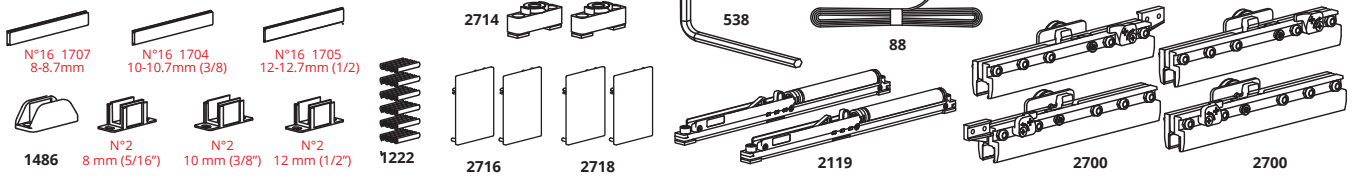

2702/2714/A - 50 Kg.

KIT