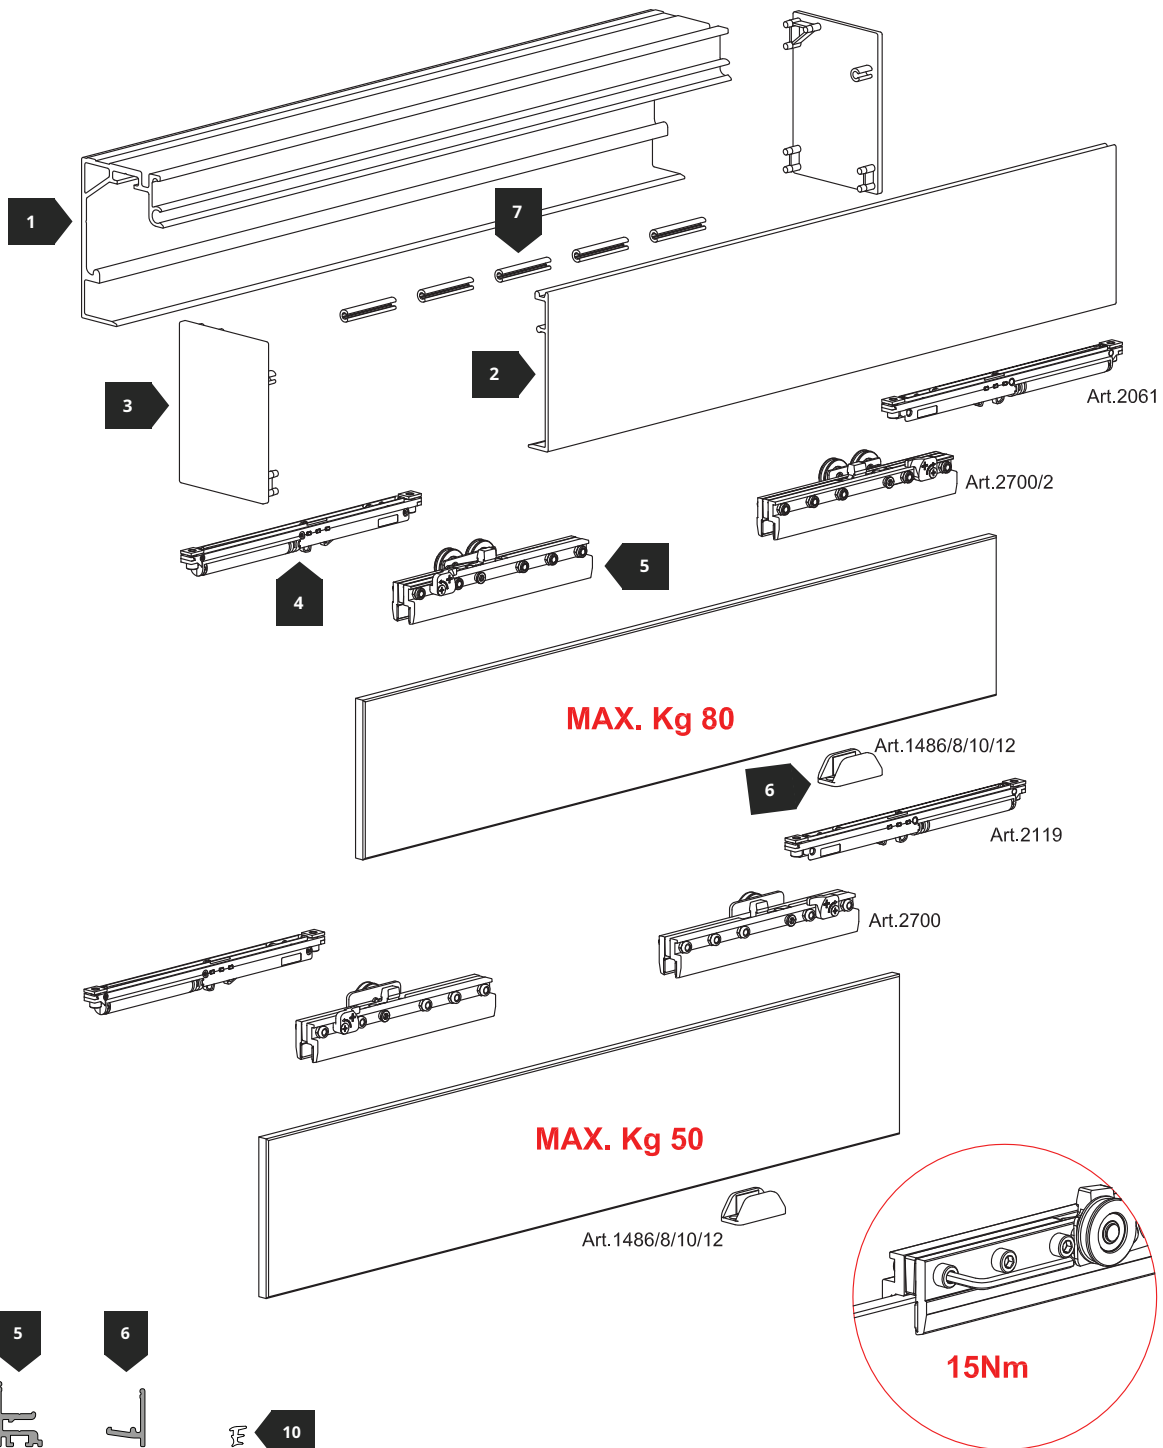

## 6400 Solo Vetro

Concealed sliding elements built into the aluminium sliding profiles

8 mm ÷ 12.7 mm Kit for # 1 door.

#	Barcode		KG	
1	2710		50/80	
			50/80	
2	2730		50/80	
3	2716		50/80	
			50/80	
4	2119		50	
5	2061		80	
6	1222		50/80	
7	1707		50/80	
			50/80	

#	Barcode		KG	
7	2700		50	
			80	
9	1486/8		50/80	For glass 8-8.7 mm (5/16")
	1486/10		50/80	For glass 10-10.7 mm (3/8")
	1486/12		50/80	For glass 12-12.7 mm (1/2")
	1488		50/80	For glass 8-8.7 mm (5/16")
	1489/8		50/80	For glass 8-8.7 mm (5/16")
	1489/10		50/80	For glass 10-10.7 mm (3/8")
	1486/12		50/80	For glass 12-12.7 mm (1/2")
10	2740		50/80	For glass 8 mm 10mm 12mm
11	1776		50/80	For glass 8 mm 10mm 12mm
12	1774		50/80	For glass 8 mm 10mm 12mm
13	328		50/80	For glass 8-8.7 mm (5/16")
	326		50/80	For glass 10-10.7 mm (3/8")
	324		50/80	For glass 12-12.7 mm (1/2")

**SIZE DESCRIPTION**

EASY TO MOUNT

8 mm ÷ 12.7 mm      Simultaneous Opening

#	Barcode		KG	
1	2710		50/80	
	2720		50/80	
2	2730		50/80	
3	2716		50/80	
	2718		50/80	
4	2119		50	
5	2061		80	
6	1222		50/80	
7	1707		50/80	For glass 8-8.7 mm (5/16")
	1704		50/80	For glass 10-10.7 mm (3/8")
	1705		50/80	For glass 12-12.7 mm (1/2")

### SIZE DESCRIPTION

EASY TO MOUNT