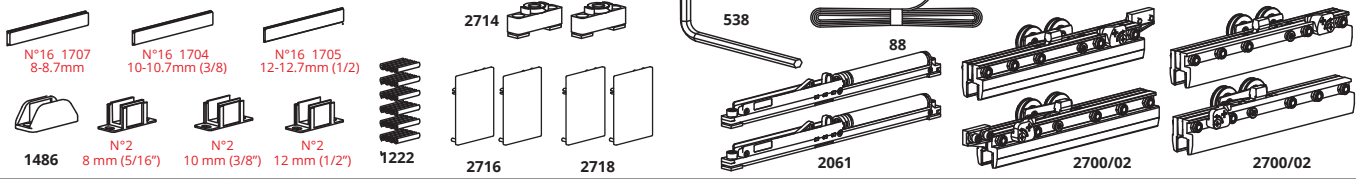

2702/2/2714/A - 80 Kg.

KIT