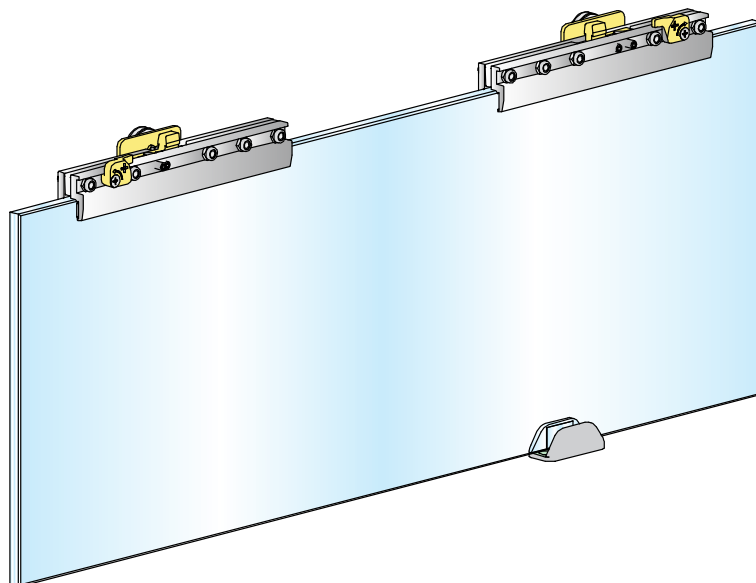

Accessories for glass doors without piercing and high grip 40mm

Accessoires pour portes en verre sans trous et pince de 40mm de hauteur

Art.2710

Art.2720

Art.2730

Art.2716

Art.2718

Art.1774

Art.1776

Art.2740

Art.326  
8-8.7mm

Art.324  
10-10.7mm (3/8)

Art.328  
12-12.7mm(1/2)

Art.2119

Art.2700

Art.1486/8/10/12