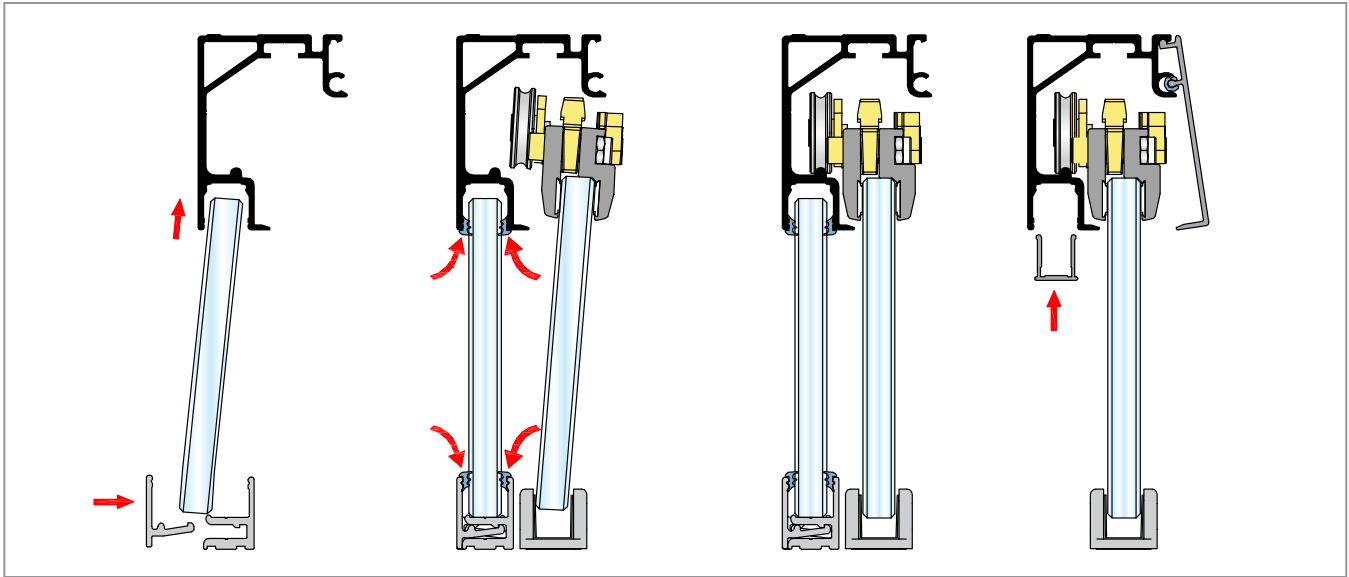

ART.2700/2119

STANDARD