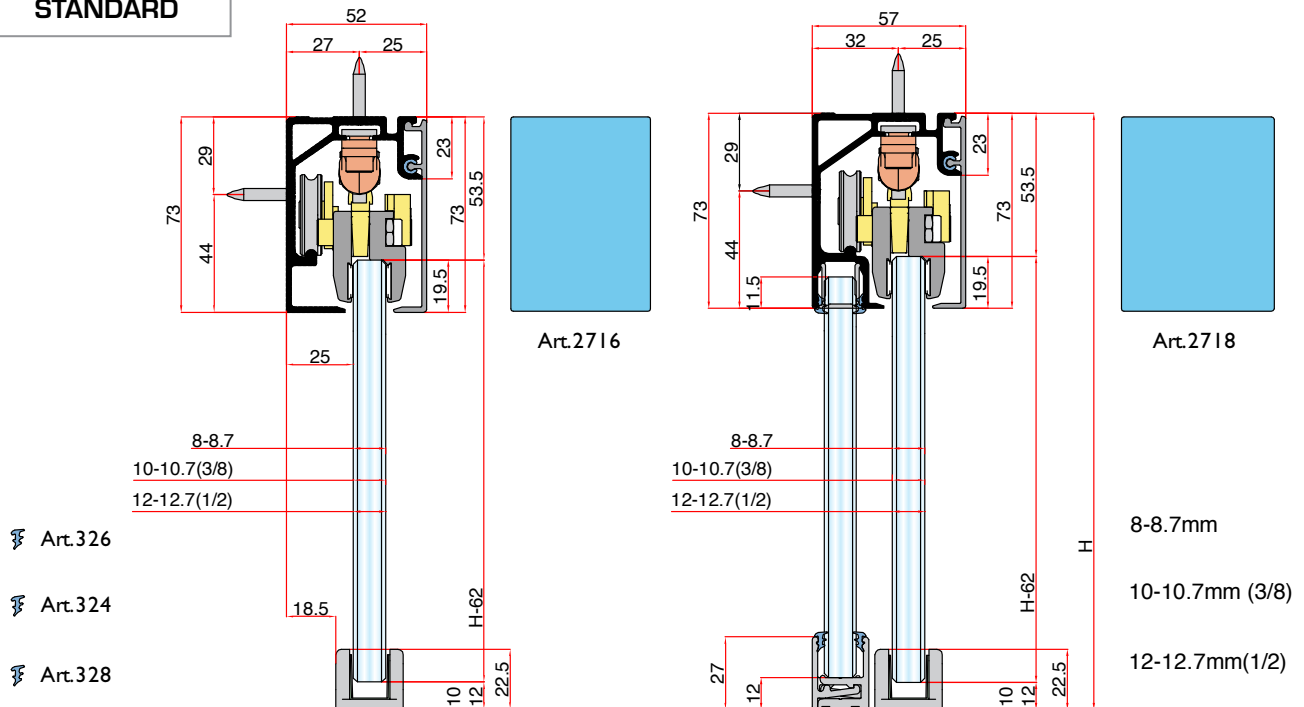

Accessories for glass doors without piercing and high grip 40mm

Accessoires pour portes en verre sans trous et pince de 40mm de hauteur

Art.2710

Art.2720

Art.2730

Art.2716

Art.2718

Art.1774

Art.1776

Art.2740

Art.326  
8-8.7mm

Art.324  
10-10.7mm (3/8)

Art.328  
12-12.7mm(1/2)

Art.2119

Art.2700

Art.1486/8/10/12

## ART.2702/2714

- ☞ Art. 326
- ☞ Art. 324
- ☞ Art. 328

- 8-8.7mm
- 10-10.7mm (3/8)
- 12-12.7mm(1/2)