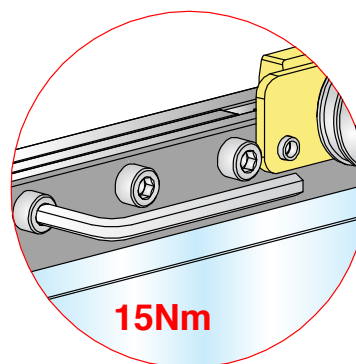

Accessories for glass doors without piercing and high grip 40mm

Accessoires pour portes en verre sans trous et pince de 40mm de hauteur

Art.2710

Art.2720

Art.2730

Art.2716

Art.2718

Art.1774

Art.1776

Art.2740

Art.326  
8-8.7mm

Art.324  
10-10.7mm (3/8)

Art.328  
12-12.7mm(1/2)

Art.2119

Art.2700

Art.1486/8/10/12

## ART.2702/2714

- ☞ Art. 326
- ☞ Art. 324
- ☞ Art. 328

- 8-8.7mm
- 10-10.7mm (3/8)
- 12-12.7mm(1/2)