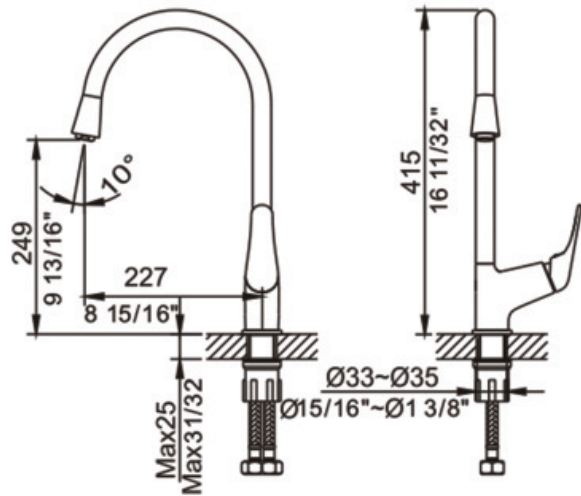

### 61-3755C-CR

#### Single Lever Sink Mixer

##### Features:

- ▶ Single lever multi function
- ▶ Ceramic Disk Cartridge
- ▶ Braided supply lines included
- ▶ Flow Rate: 1.8~2.2 GPM
- ▶ Factory pressure tested
- ▶ cUPC Certified