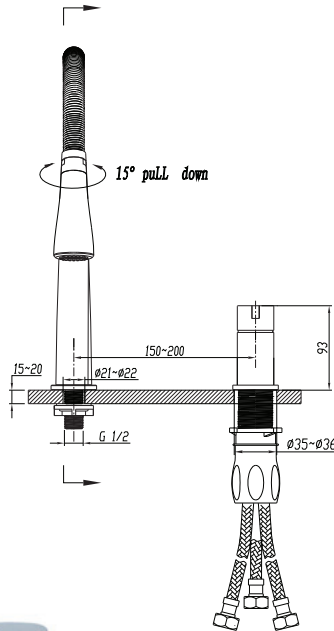

### 42-302-CR

#### Features:

- ▶ Single lever multi function
- ▶ Ceramic Disk Cartridge
- ▶ Braided supply lines included
- ▶ Flow Rate: 1.8~2.2 GPM
- ▶ Factory pressure tested
- ▶ cUPC Certified