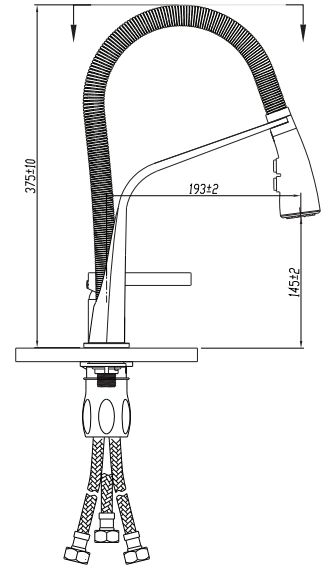

### 42-302-CR

#### Features:

- ▶ Single lever multi function
- ▶ Ceramic Disk Cartridge
- ▶ Braided supply lines included
- ▶ Flow Rate: 1.8~2.2 GPM
- ▶ Factory pressure tested
- ▶ cUPC Certified