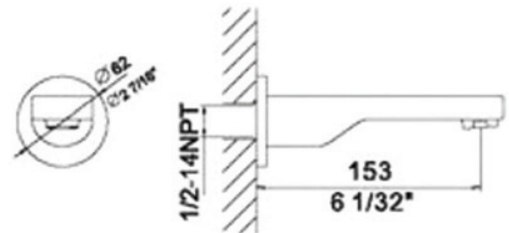

40-159-CR

Tub Spout

Features:

- ▶ Brass material
- ▶ Screw on tub spout
- ▶ Flow Rate: 2.4 GPM
- ▶ Factory tested
- ▶ cUPC Certified

Available Finishes:

- ▶ Polished Chrome