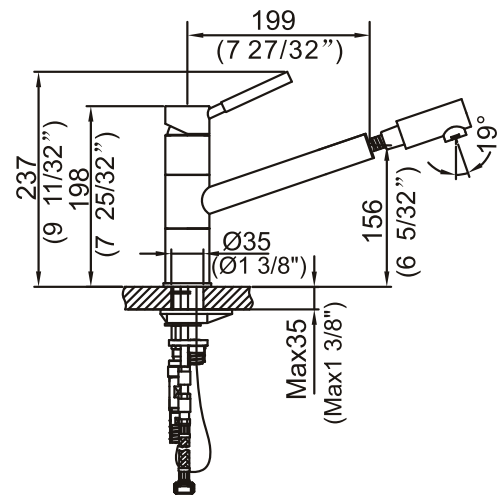

40 137-CR

Single Lever Pull Out Sink Mixer

Features:

- ▶ Single lever multi function
- ▶ Pull out spray
- ▶ Ceramic Disk Cartridge
- ▶ Braided supply lines included
- ▶ Flow Rate: 1.8~2.2 GPM
- ▶ Factory pressure tested
- ▶ cUPC Certified