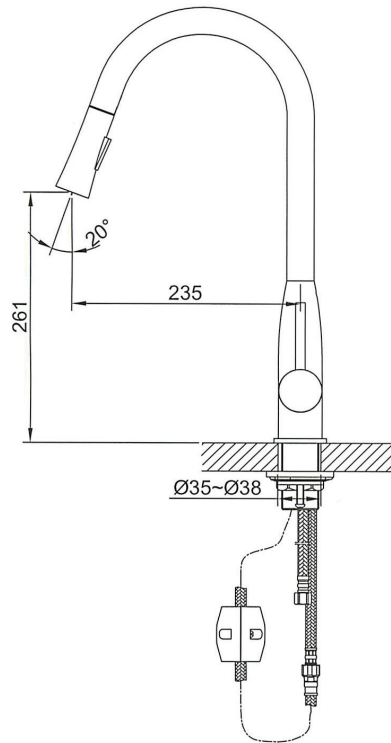

38-300-CR

Single Lever Sink Mixer

Features:

- ▶ Single lever multi function
- ▶ 2 Jet pull out spray
- ▶ Ceramic Disk Cartridge
- ▶ Braided supply lines included
- ▶ Flow Rate: 1.8~2.2 GPM
- ▶ Factory preasure tested
- ▶ cUPC Certified