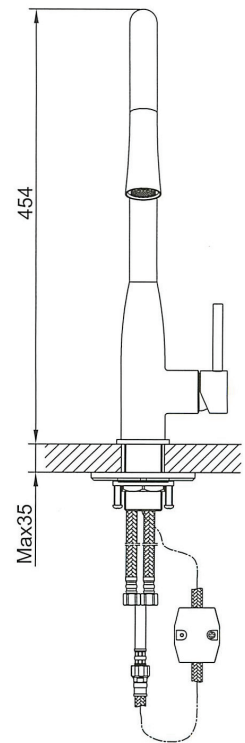

38-300-CR

Single Lever Sink Mixer

Features:

- ▶ Single lever multi function
- ▶ 2 Jet pull out spray
- ▶ Ceramic Disk Cartridge
- ▶ Braided supply lines included
- ▶ Flow Rate: 1.8~2.2 GPM
- ▶ Factory preasure tested
- ▶ cUPC Certified