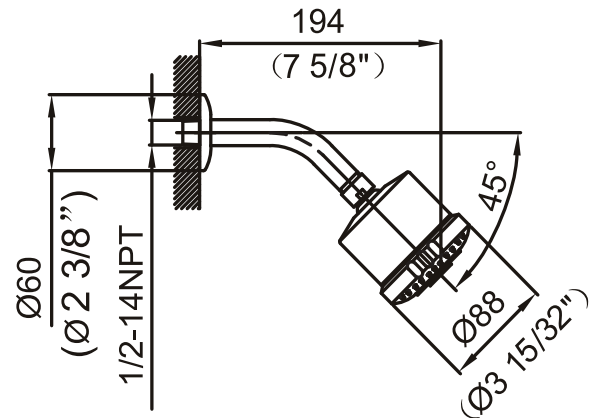

38-100-CR

Shower arm with 5 jet head

Features:

- ▶ Brass/PVC material construction
- ▶ Flow Rate: 2.5 GPM
- ▶ Factory tested
- ▶ cUPC Certified

Available Finishes:

- ▶ Polished Chrome