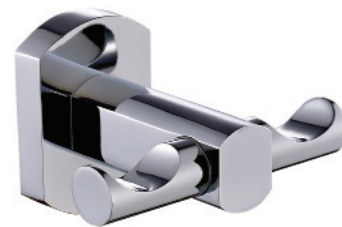

**36811**

Towel Bar

- ▶ Concealed Surface Mounting
- ▶ Mounting Hardware Included
- ▶ Lifetime Warranty
- ▶ Polished Chrome
- ▶ Sizes: 18" - #36810 24" - #36811

**36808**

Toilet Paper Holder

- ▶ Concealed Surface Mounting
- ▶ Mounting Hardware Included
- ▶ Lifetime Warranty
- ▶ Polished Chrome

**36831**

Single Towel Ring Chrome

- ▶ Concealed Surface Mounting
- ▶ Mounting Hardware Included
- ▶ Lifetime Warranty
- ▶ Polished Chrome

**36817**

Single Hook

- ▶ Concealed Surface Mounting
- ▶ Mounting Hardware Included
- ▶ Lifetime Warranty
- ▶ Polished Chrome