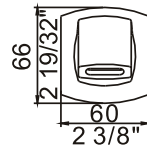

36-159-CR

Tub Spout

Features:

- ▶ Brass material
- ▶ Screw on Tub Spout
- ▶ Flow Rate: 2.4 GPM
- ▶ Factory tested
- ▶ cUPC Certified

Available Finishes:

- ▶ Polished Chrome