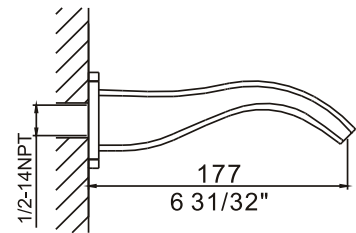

36-159-CR

Tub Spout

Features:

- ▶ Brass material
- ▶ Screw on Tub Spout
- ▶ Flow Rate: 2.4 GPM
- ▶ Factory tested
- ▶ cUPC Certified

Available Finishes:

- ▶ Polished Chrome