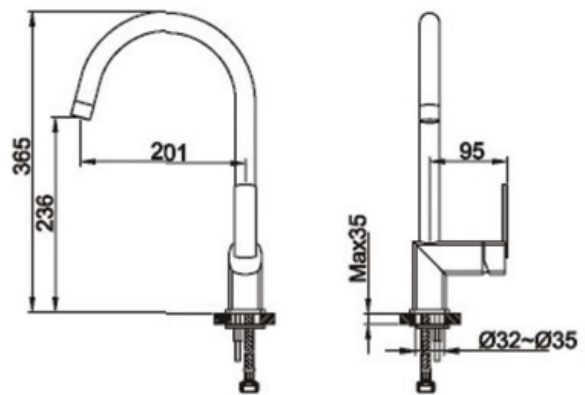

**36-133-CR**

Single Lever Sink Mixer

Features:

- ▶ Single lever multi function
- ▶ Ceramic Disk Cartridge
- ▶ Braided supply lines included
- ▶ Flow Rate: 1.8~2.2 GPM
- ▶ Factory pressure tested
- ▶ cUPC Certified