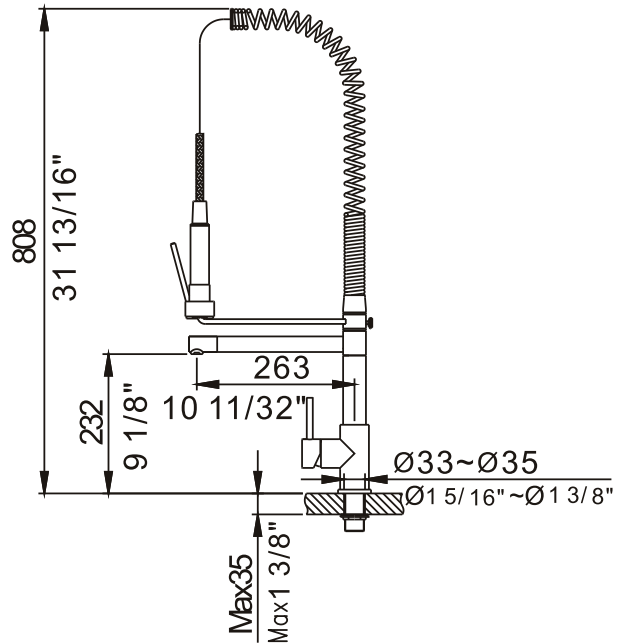

34-300-CR

Single Lever Sink Mixer

Features:

- ▶ Single lever multi function
- ▶ 2 jet adjustable shower head
- ▶ Ceramic Disk Cartridge
- ▶ Braided supply lines included
- ▶ Flow Rate: 1.8~2.2 GPM
- ▶ Factory pressure tested
- ▶ cUPC Certified