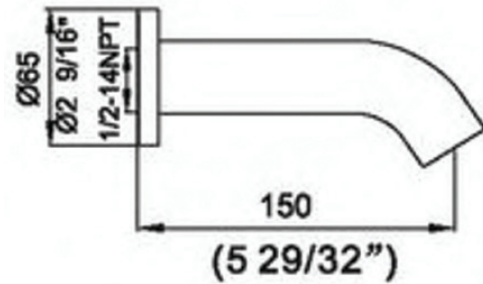

**34-159-CR**

Tub Spout

Features:

- ▶ Brass material
- ▶ Screw on Tub Spout
- ▶ Flow Rate: 2.4 GPM
- ▶ Factory tested
- ▶ cUPC Certified

Available Finishes:

- ▶ Polished Chrome