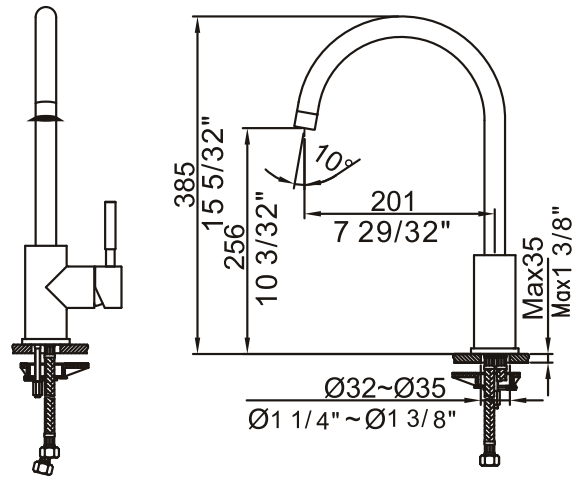

**34-133-CR**

Single Lever Sink Mixer

Features:

- ▶ Single lever multi function
- ▶ Ceramic Disk Cartridge
- ▶ Braided supply lines included
- ▶ Flow Rate: 1.8~2.2 GPM
- ▶ Factory pressure tested
- ▶ cUPC Certified