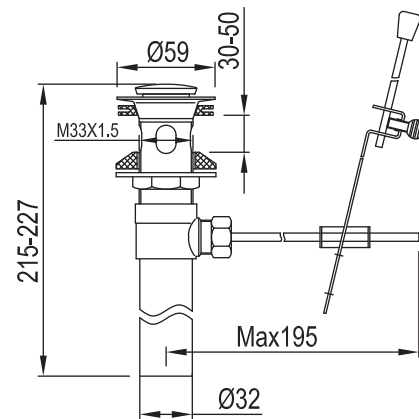

34 118/1-CR

Single Lever Lavatory Faucet with pop up waste

Features:

- ▶ Single lever multi function
- ▶ Ceramic Disk Cartridge
- ▶ Pop up drain assembly and braided supply lines included
- ▶ Flow Rate: 1.5~2.2 GPM
- ▶ Factory pressure tested
- ▶ cUPC Certified