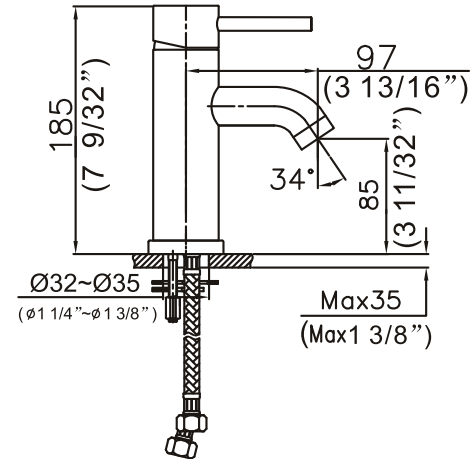

34 118/1-CR

Single Lever Lavatory Faucet with pop up waste

Features:

- ▶ Single lever multi function
- ▶ Ceramic Disk Cartridge
- ▶ Pop up drain assembly and braided supply lines included
- ▶ Flow Rate: 1.5~2.2 GPM
- ▶ Factory pressure tested
- ▶ cUPC Certified